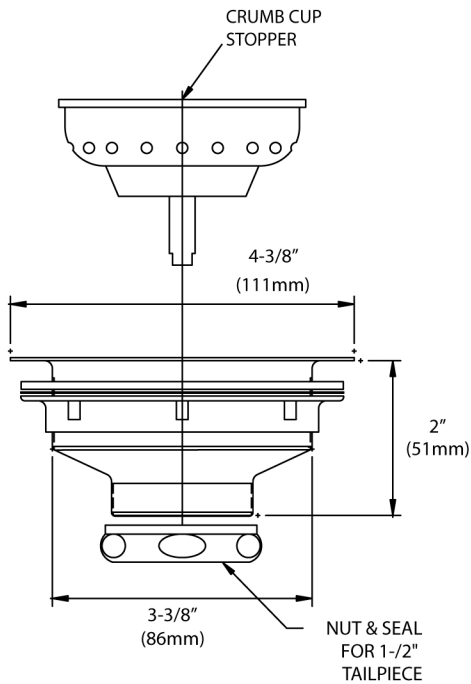

Encore[®] Stainless Steel Duo Basket Drain

E38-101x Series

- E38-1010 Stainless Steel Type 430
- E38-1012 Stainless Steel Type 18-8
- E38-1010-BR Stainless Steel Type 430 with Brass Locknut & Coupling

Stainless steel duo basket drain for hand sinks

Corrosion Proof Construction

- Includes crumb cup/stopper
- Fits 3-1/2" sink opening
- Supplied with tail piece coupling nut and washer
- 1-1/2" NPSM waste outlet

Dimensions shown in inches (mm) are for reference only and are subject to change.