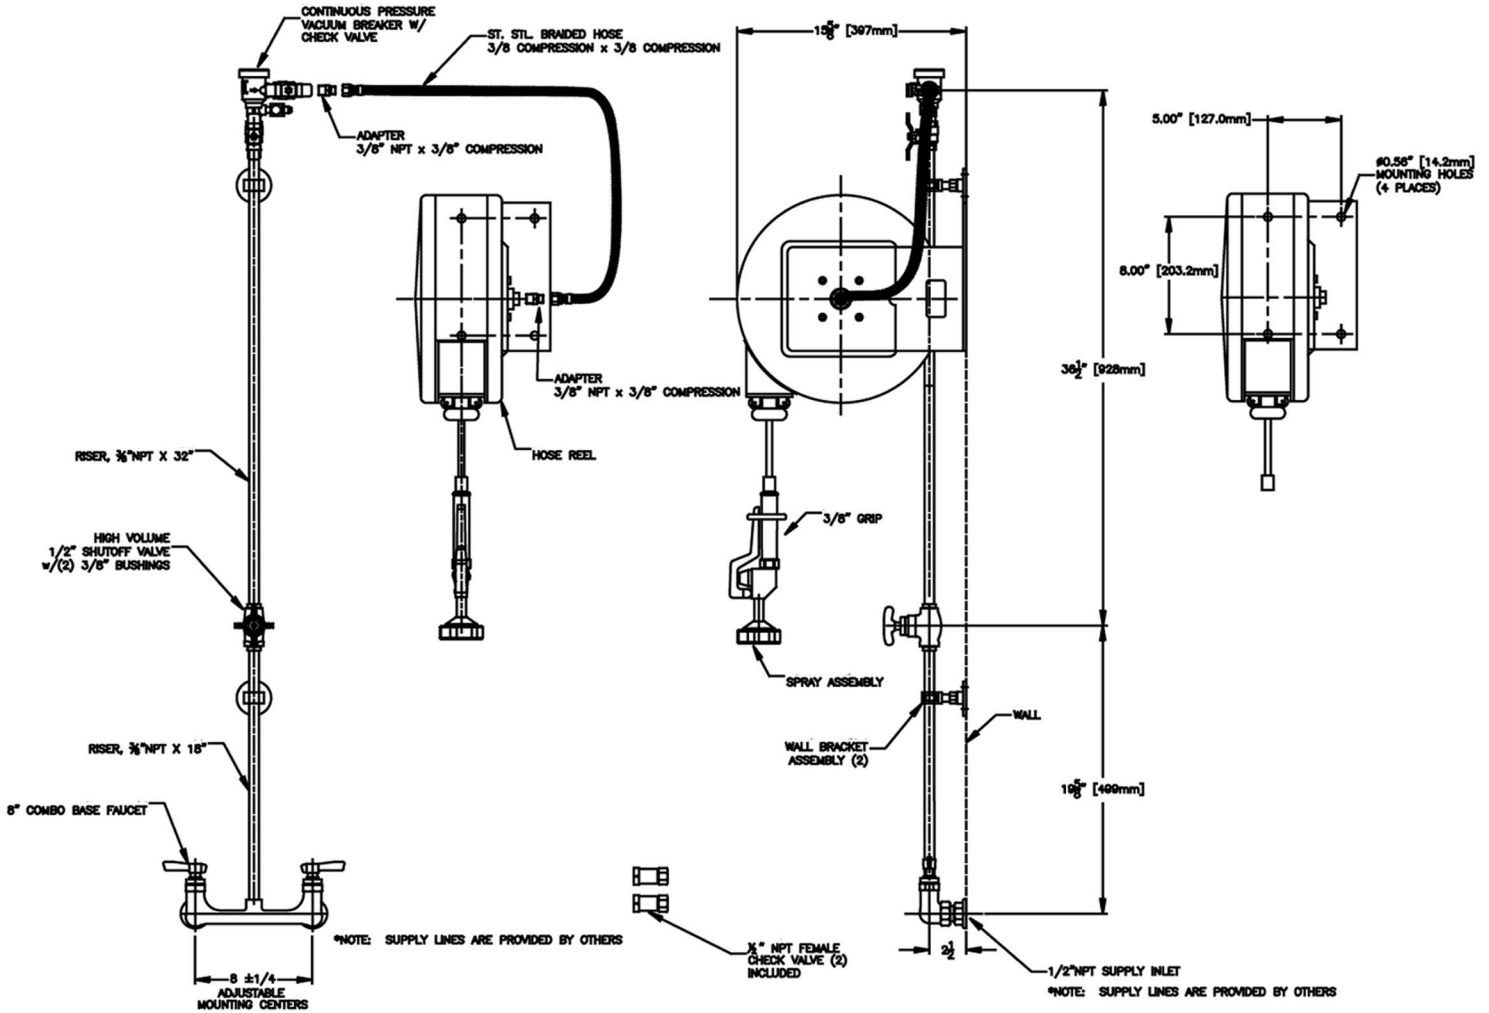

Encore® Enclosed Hose Reel Assembly
KHR-1458

3/8"-18 NPT Inlets
 Hose Operating Temperature: 210°F (99°C)
 Hose Operating Pressure: 250psi (18 BAR)
 Approximate shipping weight - 75 lbs.
 Warranty - 4 years parts

Dimensions shown in inches (mm) are for reference only and are subject to change.