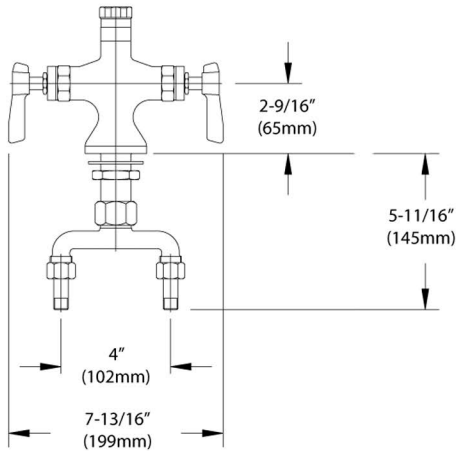

Encore® Deck Mount Double Pantry Faucet
Body with Lever Handles

KL50-Y001

Dimensions shown in inches (mm) are for reference only and are subject to change.

1/2" NPSM Male Inlets
Operating Temperature: 40 - 180°F (5 - 83°C)
Operating Pressure: 15 - 125psi
1-1/4" (32mm) hole for double pantry is recommended.

Approximate shipping weight - 7 lbs
Warranty - 2 years parts

Solid heavy duty cast body is specification and commercial quality

Commercial Quality Features

- ADA-compliant lever handles
- Built-in check valve to prevent cross-flow and back-flow

SPECIFICATIONS:

Deck Mount Double Pantry Faucet Body to be Encore KL50-Y001. Faucet body to be constructed of polished chrome plated brass with total lead content less than 0.25% by weighted average. Lever handles to be incorporated with SANIGUARD treatment. Color coded temperature indexes shall meet international standards. Valves to be compression type 1/4-turn with integral check valve to prevent cross-flow and back-flow.