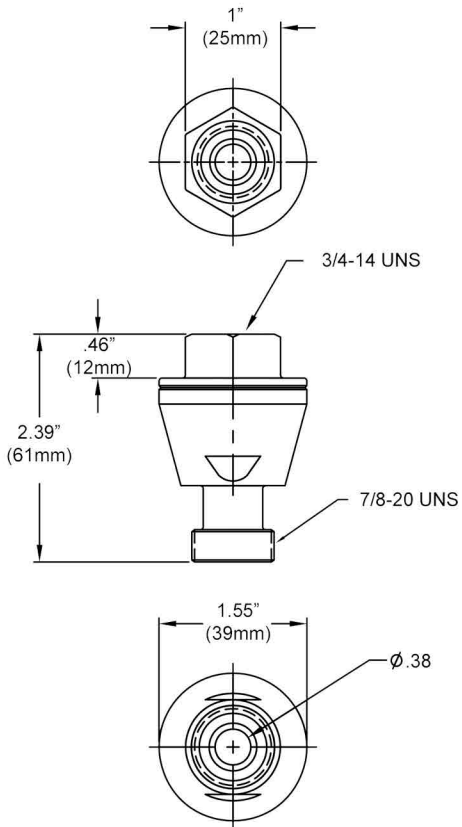

PROJECT NAME: _____

LOCATION: _____

SPECIFIER ITEM NO. _____ QTY: _____

ENCORE PART NO. _____

Encore[®] Swivel Joint for Pre-Rinse Hose
KL50-Y051

Dimensions shown in inches (mm) are for reference only and are subject to change.

Allows hose to swivel 360° on swivel arm pre-rinse