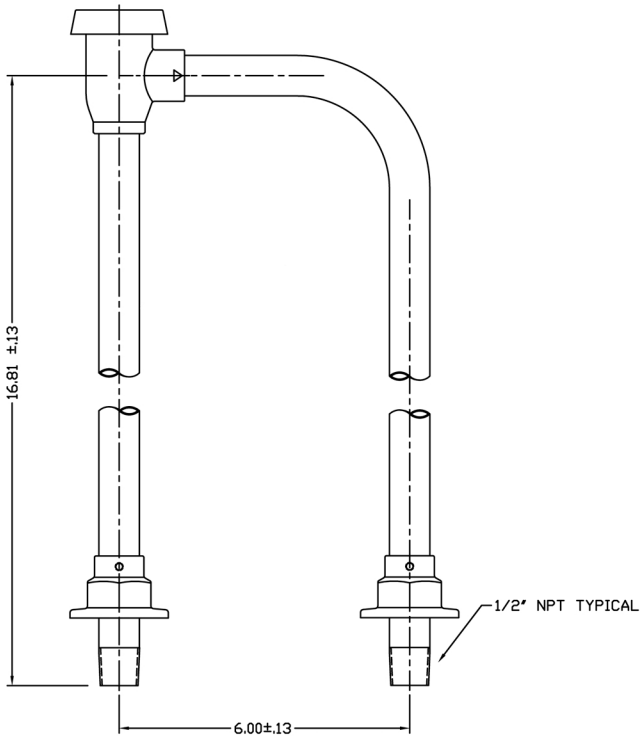

Encore<sup>®</sup> Atmospheric Vacuum Breaker

**KVB-6000**

*Dimensions shown in inches (mm) are for reference only and are subject to change.*

1/2" NPT Female Inlet  
1/2" NPT Female Outlet

Back siphoning prevention

**SPECIFICATIONS**

Atmospheric vacuum breaker to be Encore KVB-6045. Device shall prevent back-flow of contaminated water into the safe water supply. Unit has a polished chrome plated finish with solid brass construction.