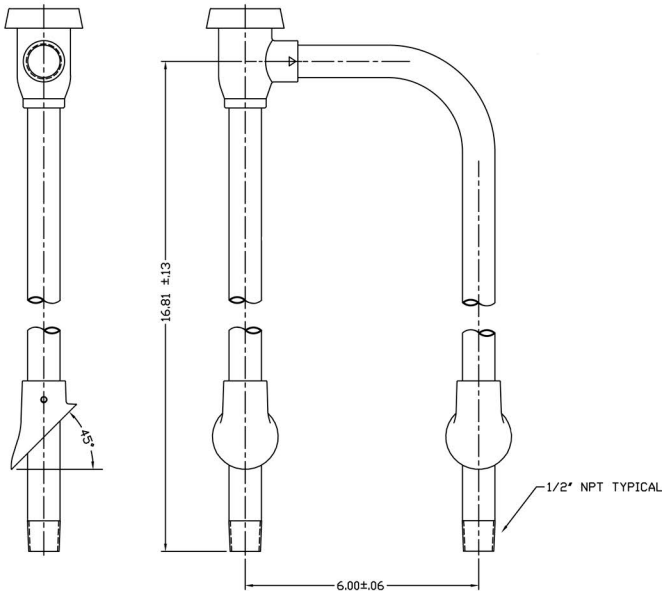

Encore[®] Atmospheric Vacuum Breaker

KVB-6045

Back siphoning prevention

SPECIFICATIONS

Atmospheric vacuum breaker for 45 degree mounting to be Encore KVB-6045. Device shall prevent back-flow of contaminated water into the safe water supply. Unit has a polished chrome plated finish with solid brass construction.

Dimensions shown in inches (mm) are for reference only and are subject to change.

1/2" NPT Female Inlet
1/2" NPT Female Outlet