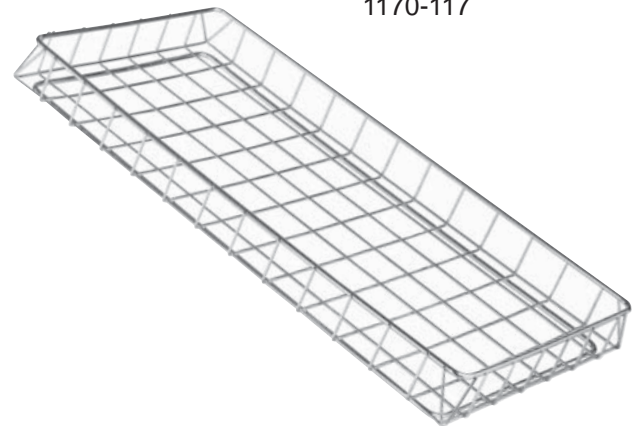

PANS, WIRE SHELVES, GRIDS AND BASKETS

Cres Cor provides a variety of pans, wire shelves, grids and baskets for customer convenience. The following are available:

<u>DESCRIPTION</u>	<u>SIZE</u>	<u>MODEL NO.</u>

PANS:

Aluminum Bun Pan	17-3/4 x 25-3/4	1038-010

WIRE SHELVES:

Chrome Plated	17-7/8 x 25-7/8	1170-005
Stainless Steel	17-7/8 x 25-7/8	1170-005-SS
Chrome Plated	12-3/4 x 20-3/4	1170-030
Chrome Plated	21-5/8 x 32	1170-035
Chrome Plated	23 x 32	1170-037

RAISED WIRE GRIDS (fits in bun pan):

Nickel Plated	17 x 25	1170-117
Stainless Steel	17 x 25	1170-117-SS

WIRE BASKETS:

Holds 10 "Type A" lunches:

Chrome Plated	13-3/8 x 25-7/8 x 2-5/8	1170-055

Full Size:

Chrome Plated	17-7/8 x 25-7/8 x 4	1170-002
Chrome Plated	17-7/8 x 25-7/8 x 5-7/8	1170-018

Half Size:

Chrome Plated	17-7/8 x 12-7/8 x 4	1170-006

1170-055