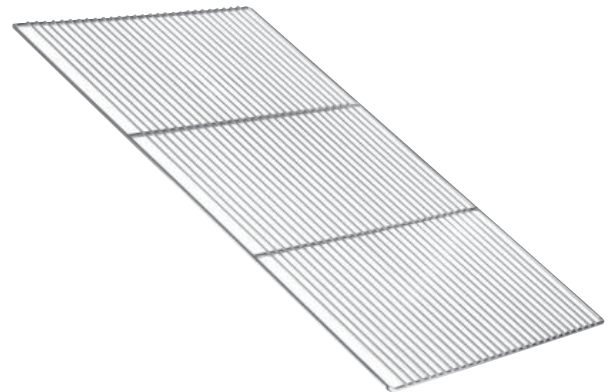

PANS:

Aluminum Bun Pan	17-3/4 x 25-3/4	1038-010
------------------	-----------------	----------

WIRE SHELVES:

Chrome Plated	17-7/8 x 25-7/8	1170-005
Stainless Steel	17-7/8 x 25-7/8	1170-005-SS
Chrome Plated	12-3/4 x 20-3/4	1170-030
Chrome Plated	21-5/8 x 32	1170-035
Chrome Plated	23 x 32	1170-037

RAISED WIRE GRIDS (fits in bun pan):

Nickel Plated	17 x 25	1170-117
Stainless Steel	17 x 25	1170-117-SS

WIRE BASKETS:

Holds 10 "Type A" lunches:

Chrome Plated	13-3/8 x 25-7/8 x 2-5/8	1170-055
---------------	-------------------------	----------

Full Size:

Chrome Plated	17-7/8 x 25-7/8 x 4	1170-002
Chrome Plated	17-7/8 x 25-7/8 x 5-7/8	1170-018

Half Size:

Chrome Plated	17-7/8 x 12-7/8 x 4	1170-006
---------------	---------------------	----------