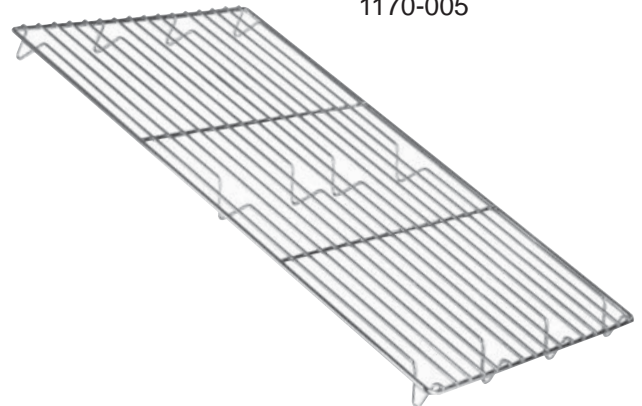

PANS, WIRE SHELVES, GRIDS AND BASKETS

Cres Cor provides a variety of pans, wire shelves, grids and baskets for customer convenience. The following are available:

<u>DESCRIPTION</u>	<u>SIZE</u>	<u>MODEL NO.</u>

PANS:

Aluminum Bun Pan	17-3/4 x 25-3/4	1038-010

WIRE SHELVES:

Chrome Plated	17-7/8 x 25-7/8	1170-005
Stainless Steel	17-7/8 x 25-7/8	1170-005-SS
Chrome Plated	12-3/4 x 20-3/4	1170-030
Chrome Plated	21-5/8 x 32	1170-035
Chrome Plated	23 x 32	1170-037

RAISED WIRE GRIDS (fits in bun pan):

Nickel Plated	17 x 25	1170-117
Stainless Steel	17 x 25	1170-117-SS

WIRE BASKETS:

Holds 10 "Type A" lunches:

Chrome Plated	13-3/8 x 25-7/8 x 2-5/8	1170-055

Full Size:

Chrome Plated	17-7/8 x 25-7/8 x 4	1170-002
Chrome Plated	17-7/8 x 25-7/8 x 5-7/8	1170-018

Half Size:

Chrome Plated	17-7/8 x 12-7/8 x 4	1170-006

1170-117