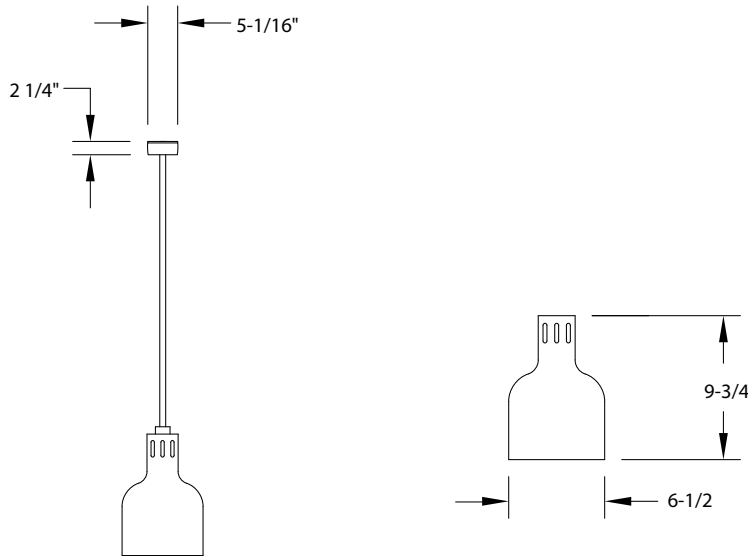

IFW-66-10-BL

ACCESSORIES and OPTIONS (Available at extra cost):

- Shatter Proof Lamp
- 240 Volt Service

See page I-13 for accessory details.

IFW-66 Series

CRES COR MODEL NO. & HOOD STYLE	OVERALL LENGTH		WEIGHT ACT.	
	INCHES	MM	LBS.	KG.
IFW-66-10*	86-1/2	220	6	3

*Add color suffix:

PN = Polished Nickel

PB = Polished Brass

BL = Black

R = Red

WARMER:

- Canopy: Spun from .051 aluminum, black anodized.
- Hanger: 16 ga. steel, 1 x 4-1/8 with slots for #10 screws; mounts canopy to customer ceiling box.
- Cord: 6 ft., 18/3 ga., secured through strain reliefs to canopy and switch housing.
- Switch housing: 20 ga. steel, black anodized.
- Hood: Spun from .051 aluminum; powder coat finish.
- Units are completely wired and assembled.
- Install on 4" standard ceiling box.
- Do not mount closer than 16" above non-metallic surface for 250 Watts.

ELECTRICAL COMPONENTS:

- Toggle switch.
- Socket: Porcelain, pre-wired.
- Lamp: 250 Watts, red.

POWER REQUIREMENTS:

- 250 Watts, 120 Volts, 60 Hz., single phase, 2 Amps., 15 Amp. service.

SHORT FORM SPECIFICATIONS

Cres Cor Drop Cord Ceiling Mounted Infra Red Warmer Model IFW-66-10. Hood .051 spun aluminum; powder coat finish (color: _____). Six foot, 3 conductor cord. 250 Watts, 120 Volts, 60 Hz., 1 Phase, 15 Amp. service. 2-Year Parts / 1-Year Labor warranty. Provide the following accessories: ____ ____ _____. NSF, CSA-US, CSA-C Listed.