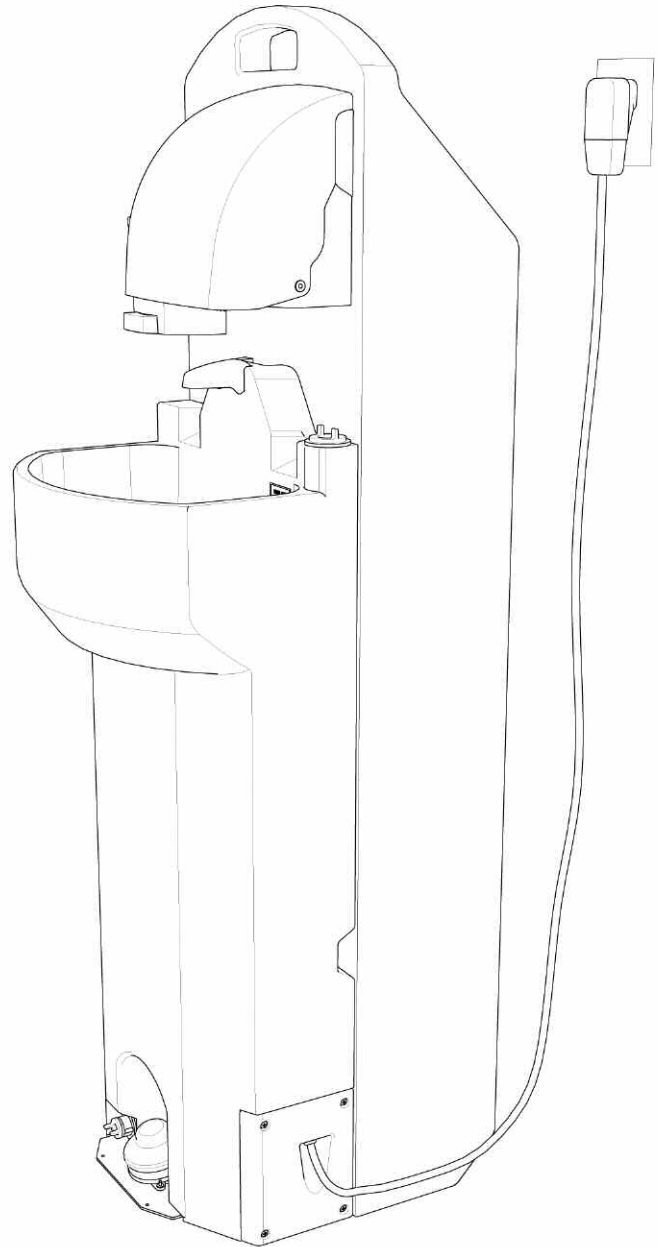

New Economy Hand Sink

Available in two convenient models

Easy to move

- Moves like a hand truck - use the built-in handle to tilt the economy hand sink back onto its wheels and roll away.
- Heavy duty, non marking rubber wheels make drop-off and pickup a breeze
- Lightweight - only 189 pounds when filled with water

Easy to Maintain

- Nearly 300 uses on a single, 17 gallon fill up.
- Drain hose included for hassle-free, quick clean out.
- Easy to store thanks to slim profile.

Lots of User Conveniences

- Extra large basin allows for full forearm immersion.
- OSHA compliant
- Foot pump for hygienic "hands-free" operation
- Liquid soap and paper towel dispensers included

CROWN VERITY INC.