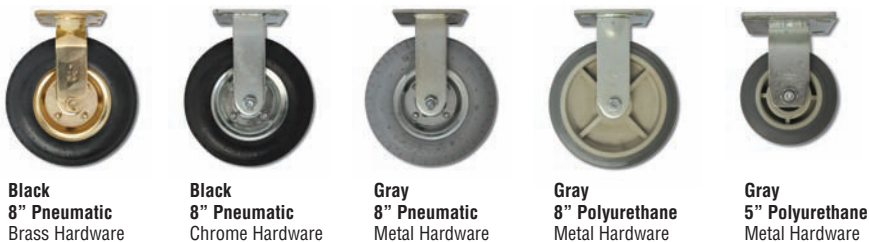

Hand Truck
Catalog Number: 2200

Deluxe Hand Truck
Catalog Number: 2211

General Purpose Utility Cart
Catalog Number: 2100GY-060

Easy Mover™ Carpet Color Options

Easy Mover™ Caster Style, Size & Hardware Options