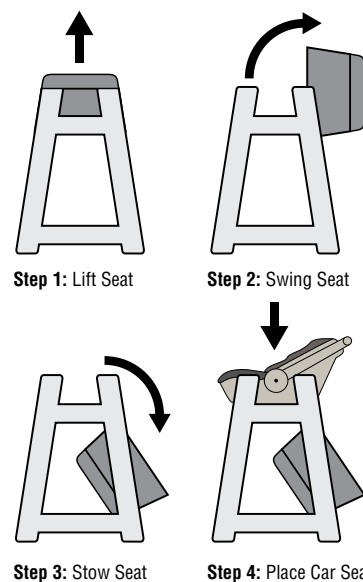

**KidSitter™ Replacement Seat Belts**  
Catalog Number: 8814S, 8814SBK  
36" Length

**Plastic High Chair with Casters**  
Catalog Number (Assembled): 850C  
Catalog Number (Unassembled): 850C-KD  
32.375" H x 22.375" W x 22.375" D

**Black High Chair Tray**  
Catalog Number: 851BLK

**KidSitter™ Multi-Use Plastic High Chair Easily converts from high chair to infant car seat holder.**

Unassembled high chairs ship flat and assemble in minutes! ▼