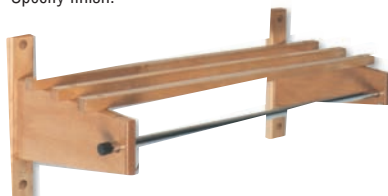

Available with 1", 5/8" or Channel Hanging Rods
Available in 1" increments.
Specify finish.

TJF Series / Hardwood Top Bars

Available with 1", 5/8" or Channel Hanging Rods
Available in 1" increments.
Specify finish.

TFX Series / Metal Interior Top Bars

Available with 1", 5/8" or Channel Hanging Rods
Available in 1" increments.
Specify finish.

TFXW Series / Hardwood Interior Top Bars

Available with 1", 5/8" or Channel Hanging Rods
Available in 1" increments.
Specify finish.