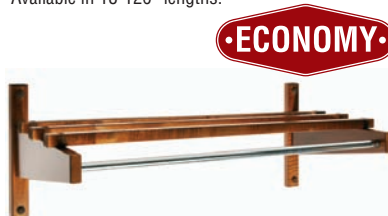

Available with 1", 5/8" or Channel Hanging Rods
Available in 1" increments.
Specify finish.

TJF Series / Hardwood Top Bars

Available with 1", 5/8" or Channel Hanging Rods
Available in 1" increments.
Specify finish.

TFX Series / Metal Interior Top Bars

Available with 1", 5/8" or Channel Hanging Rods
Available in 1" increments.
Specify finish.

TFXW Series / Hardwood Interior Top Bars

Available with 1", 5/8" or Channel Hanging Rods
Available in 1" increments.
Specify finish.

TSO Series / Hardwood Top Bars / 5/8" Hanging Rod

Available in 18-120" lengths.

TCO Series / Hardwood Top Bars / 1" Hanging Rod

Available in 18-120" lengths.

TEC Series / Hardwood Top Bars / 5/8" Hanging Rod