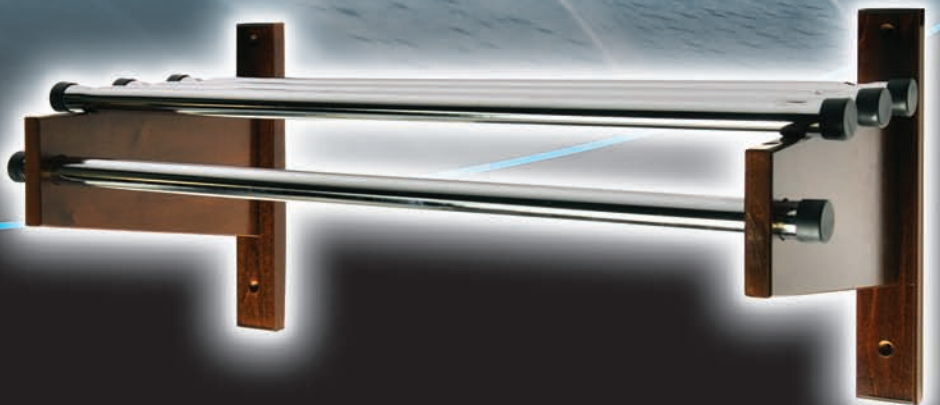

Products for the Foodservice and Hospitality Industry

COAT RACKS