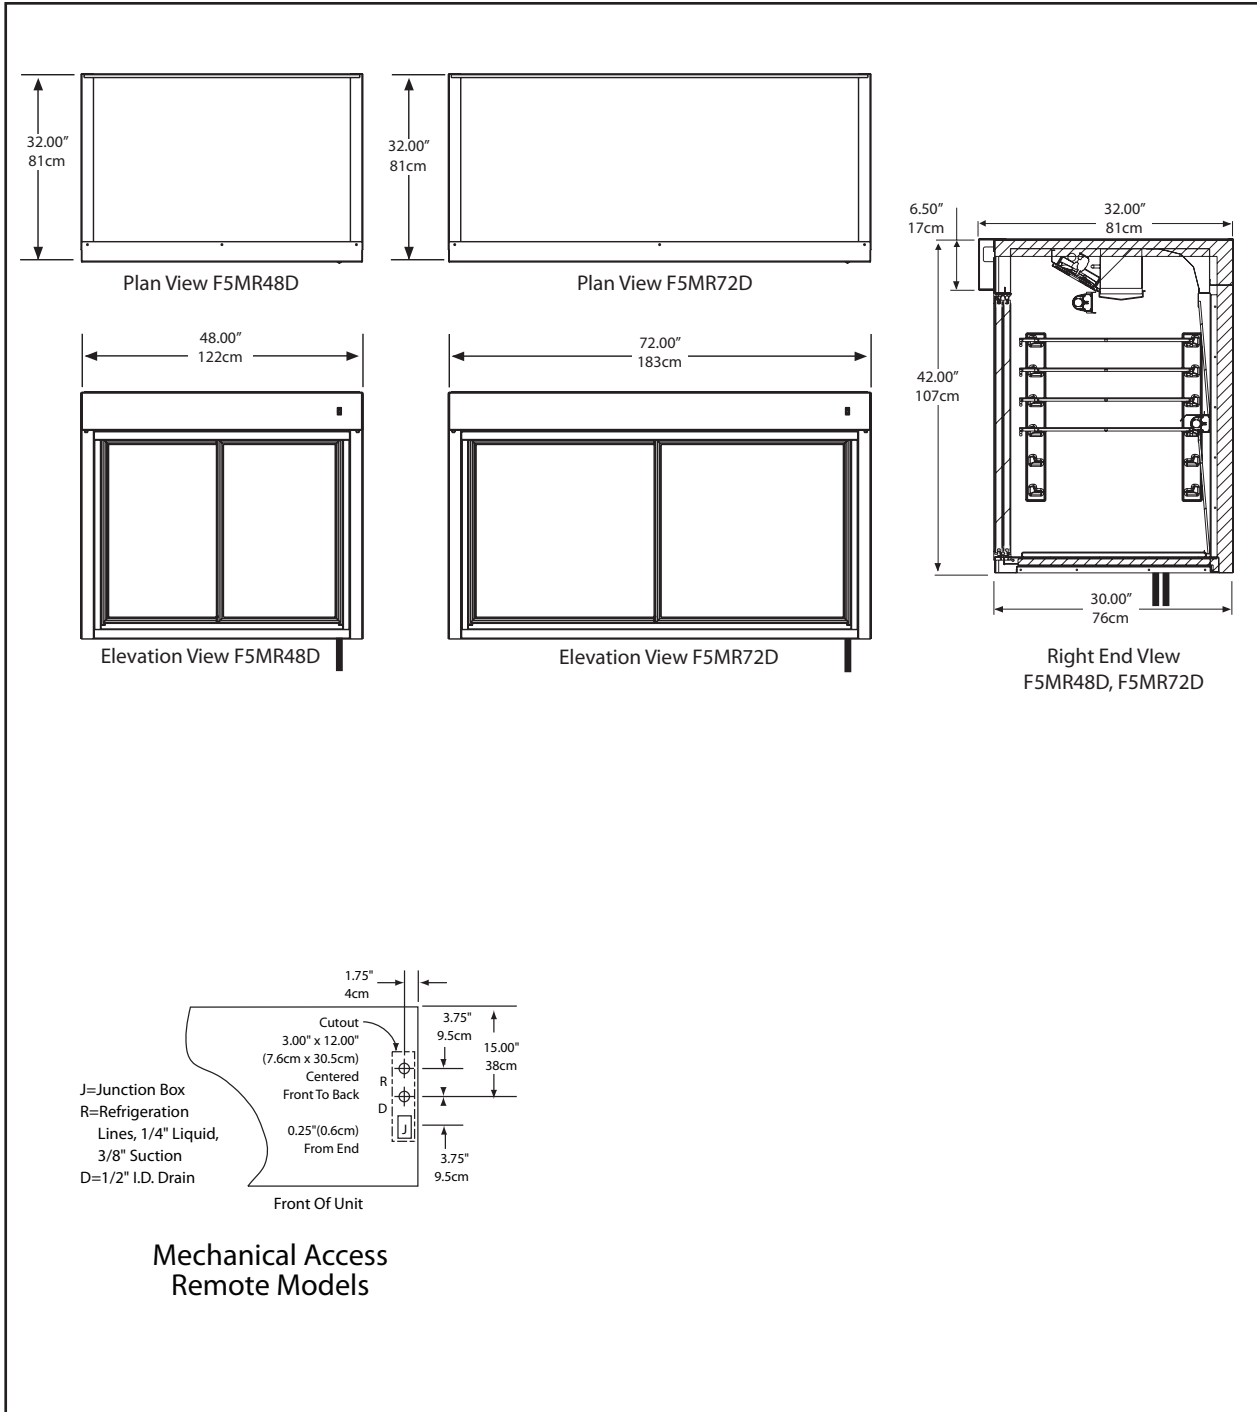

Display case refrigeration system consists of a full-length top mounted evaporator coil with multiple fans circulating the air throughout the cabinet utilizing a thermostatic control. Refrigeration lines are piped to a single point connection with expansion valve. An ABS plastic drip pan is placed below the coil with a clear drain hose for running the condensation to the lower base mechanical section.

Front of the display section is equipped with two sliding and

removable self-closing 0.50" thick argon filled, low-e glass doors with a warm edge spacer. The vertical outsides of each door tuck into an extruded channel running vertically up each side. Front nosing to be stainless steel.

Back has 2" thick panel, constructed on 22-gauge stainless steel interior, 2" of high-density polyurethane foam and 22-gauge galvanized steel exterior. Interior of back panel has (2) angled glass mirrors.

# F5 Servview Drop In

32" Deep Mirrored Remote Refrigerated Display Cases

Specifications									
Model	Shelf Area	Volume	H.P.*	Evap Cap BTU/°TD	Cabinet Load BTU/Hour	V/Hz/Ph	Amps	Nema Plug	Ship Weight
F5MR48D	26.0ft <sup>2</sup>	19.0ft <sup>3</sup>	1/2	150	1215	115/60/1	4.0	NA	485lbs/220kg
F5MR72D	40.5ft <sup>2</sup>	29.4ft <sup>3</sup>	3/4	450	1783	115/60/1	4.0	NA	644lbs/292kg