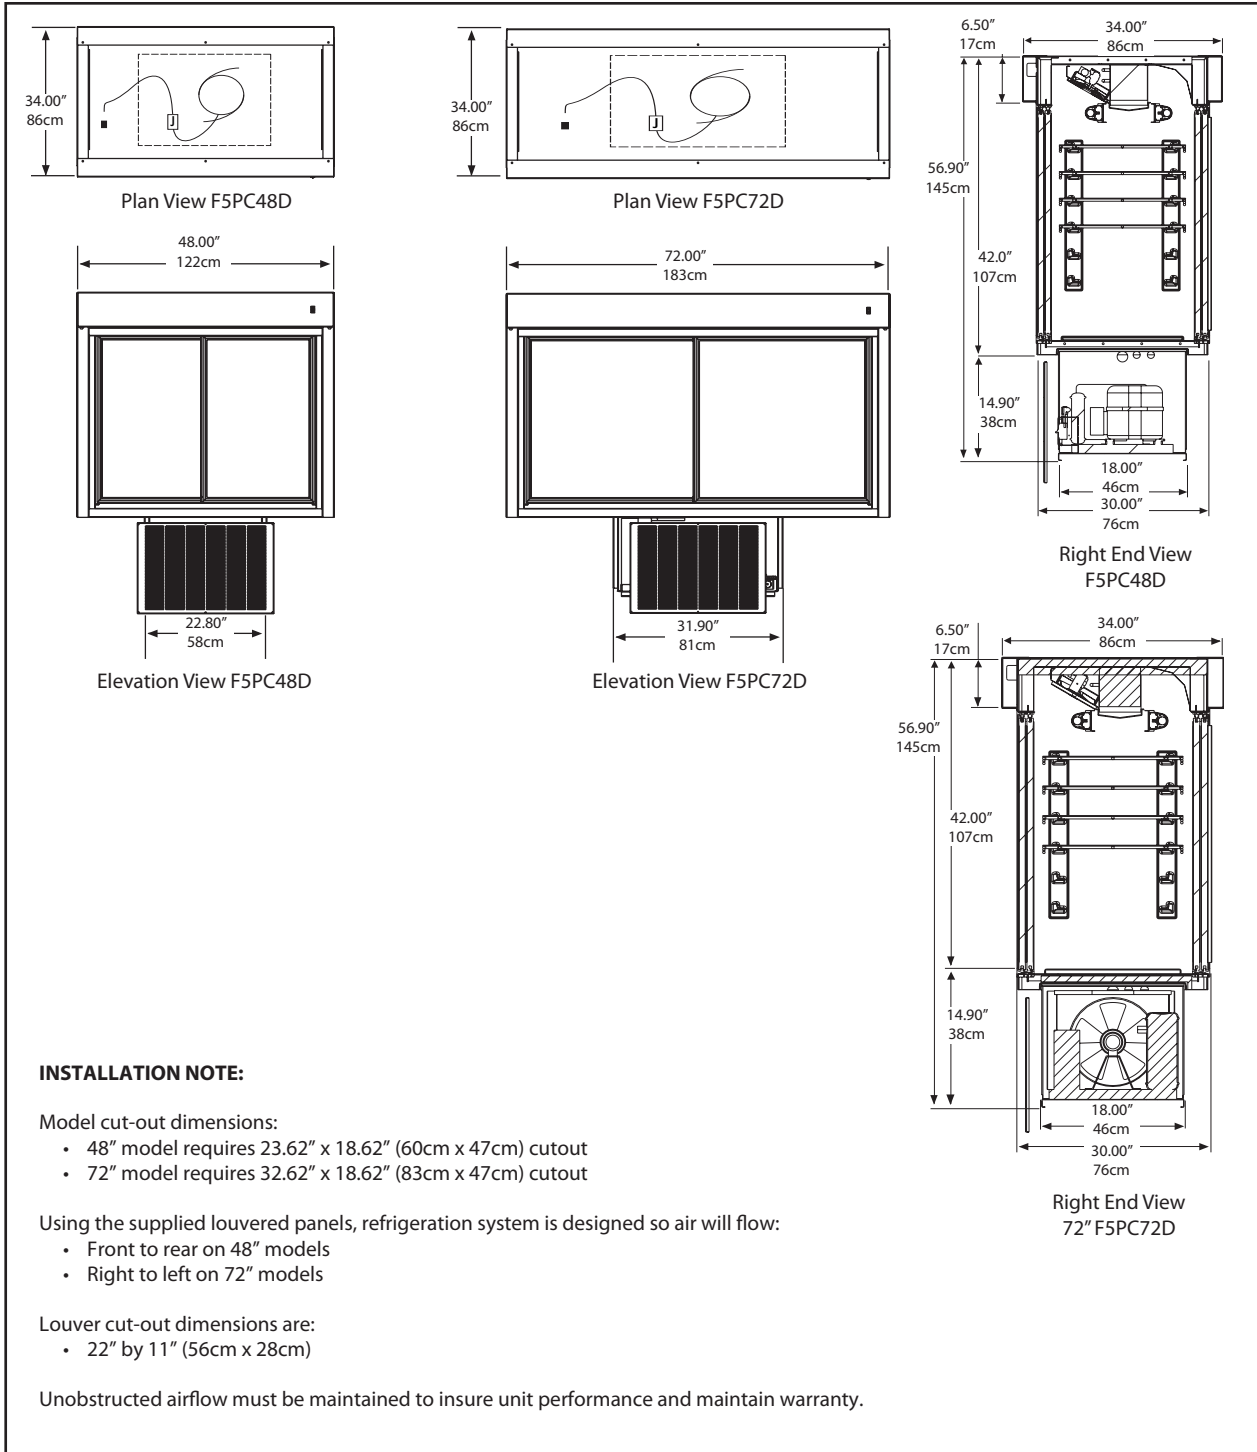

Self-contained models have a pre-wired condensing unit housed in a 16-gauge cage hanging from the units exterior bottom. Cage also is supplied with an 8' cord and plug and electrical junction box. Electrical connections are 115V-60H-1PH.

Refrigeration system components are HFC-404A. Display cabinet blower coil assembly shall have a coated evaporator coil and fans. Interior refrigerated base cabinet and display section to maintain 36°F to 40°F temperatures at 100°F ambient room temperature.

Back has (2) sliding and removable self-closing 0.50" thick argon filled, low-e glass doors with a warm edge spacer.

F5 Servview Drop In

34" Deep Pass Through Self-Contained Refrigerated Display Cases

Specifications