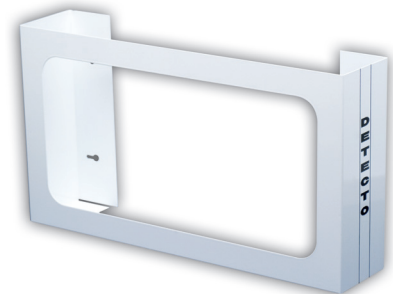

**Hold  
1 to 3  
Boxes!**

# UNIVERSAL GLOVE BOX HOLDERS

Save space with Detecto's Model GH Universal Glove Box Holders. These sturdy units are available in three different sizes and hold either one, two or three boxes.

The holders accommodate most glove boxes and are so universal they can be used for tissue boxes as well - the perfect solution where counter or shelf space is limited. The size or type of glove or tissue being dispensed is clearly visible through the front opening. GH1 features a snap-on clip in back. Model GH2 holds two boxes side by side and Model GH3 holds three boxes side by side. All models install in seconds with the included hardware. The all-steel construction and white powder paint finish carries the Detecto lifetime guarantee.

## SPECIFICATIONS

Model	Capacity	Size
GH1	1 box	6.5"W x 10.5"H x 4.25"D
GH2	2 boxes	12"W x 10"H x 4"D
GH3	3 boxes	18"W x 10"H x 4"D