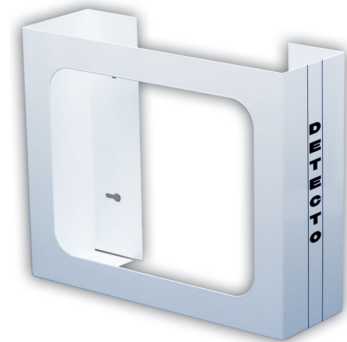

**Hold  
1 to 3  
Boxes!**

# UNIVERSAL GLOVE BOX HOLDERS

Save space with Detecto's Model GH Universal Glove Box Holders. These sturdy units are available in three different sizes and hold either one, two or three boxes.

The holders accommodate most glove boxes and are so universal they can be used for tissue boxes as well - the perfect solution where counter or shelf space is limited. The size or type of glove or tissue being dispensed is clearly visible through the front opening. GH1 features a snap-on clip in back. Model GH2 holds two boxes side by side and Model GH3 holds three boxes side by side. All models install in seconds with the included hardware. The all-steel construction and white powder paint finish carries the Detecto lifetime guarantee.

## SPECIFICATIONS

Model	Capacity	Size
GH1	1 box	6.5"W x 10.5"H x 4.25"D
GH2	2 boxes	12"W x 10"H x 4"D
GH3	3 boxes	18"W x 10"H x 4"D