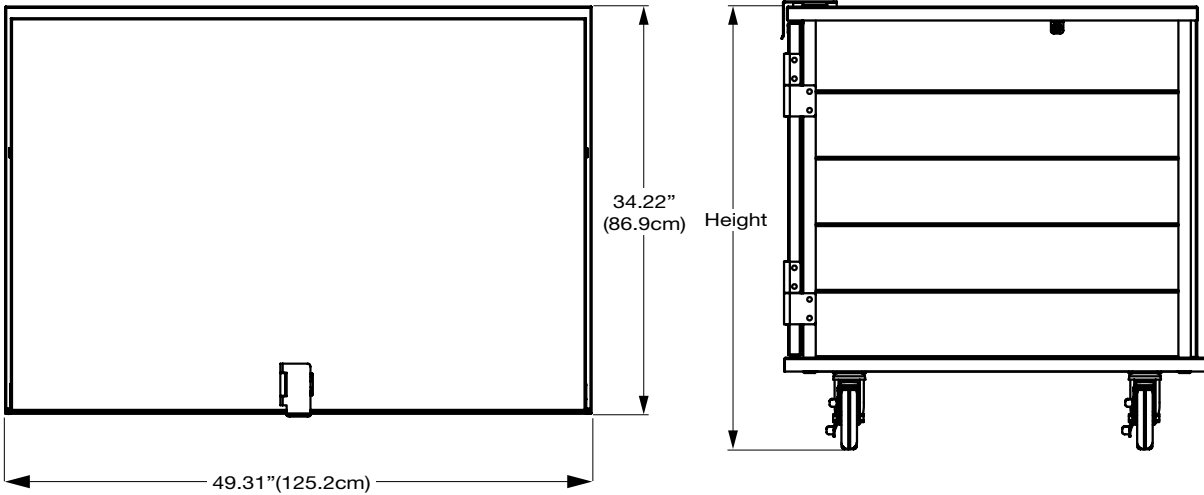

Item Numbers

- DXPSC202D
- DXPSC242D
- DXPSC282D
- DXPSC322D

Pass Thru Model

- DXPSCPT202D
- DXPSCPT242D
- DXPSCPT282D
- DXPSCPT322D

Options

- Corner Bumpers
- Wrap around bumper
- Push Handle
- Top Rail options
- Drains

Warranty

One year parts and labor.

TRAY DELIVERY CARTS - ENCLOSED

Accommodates Perfect Temp Architectural Plastics Room Service Tray and
Dinex Room Service Tray DX1089RS03

Items and Dimensions

ITEM NUMBER	MODEL NUMBER	LENGTH	DEPTH	HEIGHT	SHIP WEIGHT	SHIP CUBE	TRAY SPACING	TRAY CAPACITY
DXPSC202D	PSC/202D	49.31" (125.2cm)	34.22" (86.9cm)	35.60" (90.4cm)	300 lb. (136kg)			
DXPSCPT202D	PSCPT/202D	49.31" (125.2cm)	34.22" (86.9cm)	35.60" (90.4cm)	310 lb. (141kg)	33	5.25"	20
DXPSC242D	PSC/242D	49.31" (125.2cm)	34.22" (86.9cm)	40.95" (104.0cm)	320 lb. (145kg)			
DXPSCPT242D	PSCPT/242D	49.31" (125.2cm)	34.22" (86.9cm)	40.95" (104.0cm)	330 lb. (150kg)	38	5.25"	24
DXPSC282D	PSC/282D	49.31" (125.2cm)	34.22" (86.9cm)	46.29" (117.6cm)	330 lb. (150kg)			
DXPSCPT282D	PSCPT/282D	49.31" (125.2cm)	34.22" (86.9cm)	46.29" (117.6cm)	340 lb. (154kg)	44.4	5.25"	28
DXPSC322D	PSC/322D	49.31" (125.2cm)	34.22" (86.9cm)	51.64" (131.2cm)	340 lb. (154kg)			
DXPSCPT322D	PSCPT/322D	49.31" (125.2cm)	34.22" (86.9cm)	51.64" (131.2cm)	350 lb. (154kg)	49.25	5.25"	32