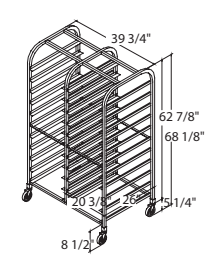

1

2

3

4

5

Racks

FEATURING

- Aluminum frame tubes
- Rounded on top, will not rip rack covers (easier to fit rack covers) (1)
- Stronger for heavier loads (will not bend or break)
- Doyon's exclusive shelves, include an extrusion of aluminum (pans slide more easily) (2)
- Racks come knocked down in a carton box (easier storage) or welded
- Top quality 5" non-marking rubber casters (3)
- Cross bars threaded with heavy duty bolts (racks will hold steady) (4)

OPTIONAL

- Welded racks available
- Heavy duty rack covers (5)
- Custom made racks (double, smaller, side load, welded, etc.), please contact factory

MODEL	SHELF SPACING	PAN SIZE	PANS	Finish
1811	5" (127 mm)	18" X 26" (457 mm x 660 mm)	11	Aluminum
1811B	5" (127 mm)	Tote Box	11	Aluminum
1818	3" (76 mm)	18" X 26" (457 mm x 660 mm)	18	Aluminum
18268	3 1/16" (78 mm)	18" X 26" (457 mm x 660 mm)	8	Aluminum
218TX2	3 1/4" (83 mm)	18" X 26" (457 mm x 660 mm)	18	Aluminum
1811X2	5" (127 mm)	18" X 26" (457 mm x 660 mm)	22	Aluminum
1818X2	3" (76 mm)	18" X 26" (457 mm x 660 mm)	36	Aluminum
1811SL	5" (127 mm)	18" X 26" (457 mm x 660 mm)	11	Aluminum
1818SL	3" (76 mm)	18" X 26" (457 mm x 660 mm)	18	Aluminum
182610	3" (76 mm)	18" X 26" (457 mm x 660 mm)	10	Aluminum
18267	5 3/4" (146 mm)	18" X 26" (457 mm x 660 mm)	6 + 1	Aluminum
152110	3 7/16" (87 mm)	15" X 21" (381 mm x 533 mm)	10	Aluminum
1811SS	5 1/4" (133 mm)	18" X 26" (457 mm x 660 mm)	11	Stainless steel
1809SS	6 7/16" (164 mm)	18" X 26" (457 mm x 660 mm)	9	Stainless steel
1818SS	3 3/16" (81 mm)	18" X 26" (457 mm x 660 mm)	18	Stainless steel

1811 & 1818

182610

1811X2 & 1818X2

18268

1811SL & 1818SL

18267

152110

218T