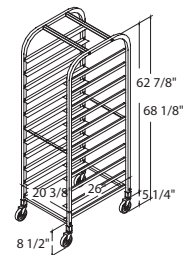

MODEL	SHELF SPACING	PAN SIZE	PANS	Finish
1811	5" (127 mm)	18" X 26" (457 mm x 660 mm)	11	Aluminum
1811B	5" (127 mm)	Tote Box	11	Aluminum
1818	3" (76 mm)	18" X 26" (457 mm x 660 mm)	18	Aluminum
18268	3 1/16" (78 mm)	18" X 26" (457 mm x 660 mm)	8	Aluminum
218TX2	3 1/4" (83 mm)	18" X 26" (457 mm x 660 mm)	18	Aluminum
1811X2	5" (127 mm)	18" X 26" (457 mm x 660 mm)	22	Aluminum
1818X2	3" (76 mm)	18" X 26" (457 mm x 660 mm)	36	Aluminum
1811SL	5" (127 mm)	18" X 26" (457 mm x 660 mm)	11	Aluminum
1818SL	3" (76 mm)	18" X 26" (457 mm x 660 mm)	18	Aluminum
182610	3" (76 mm)	18" X 26" (457 mm x 660 mm)	10	Aluminum
18267	5 3/4" (146 mm)	18" X 26" (457 mm x 660 mm)	6 + 1	Aluminum
152110	3 7/16" (87 mm)	15" X 21" (381 mm x 533 mm)	10	Aluminum
1811SS	5 1/4" (133 mm)	18" X 26" (457 mm x 660 mm)	11	Stainless steel
1809SS	6 7/16" (164 mm)	18" X 26" (457 mm x 660 mm)	9	Stainless steel
1818SS	3 3/16" (81 mm)	18" X 26" (457 mm x 660 mm)	18	Stainless steel

1811 & 1818