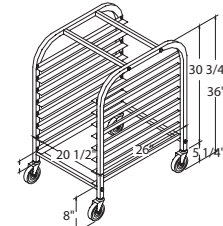

OPTIONAL

- Welded racks available
- Heavy duty rack covers (5)
- Custom made racks (double, smaller, side load, welded, etc.), please contact factory

MODEL	SHELF SPACING	PAN SIZE	PANS	Finish
1811	5" (127 mm)	18" X 26" (457 mm x 660 mm)	11	Aluminum
1811B	5" (127 mm)	Tote Box	11	Aluminum
1818	3" (76 mm)	18" X 26" (457 mm x 660 mm)	18	Aluminum
18268	3 1/16" (78 mm)	18" X 26" (457 mm x 660 mm)	8	Aluminum
218TX2	3 1/4" (83 mm)	18" X 26" (457 mm x 660 mm)	18	Aluminum
1811X2	5" (127 mm)	18" X 26" (457 mm x 660 mm)	22	Aluminum
1818X2	3" (76 mm)	18" X 26" (457 mm x 660 mm)	36	Aluminum
1811SL	5" (127 mm)	18" X 26" (457 mm x 660 mm)	11	Aluminum
1818SL	3" (76 mm)	18" X 26" (457 mm x 660 mm)	18	Aluminum
182610	3" (76 mm)	18" X 26" (457 mm x 660 mm)	10	Aluminum
18267	5 3/4" (146 mm)	18" X 26" (457 mm x 660 mm)	6 + 1	Aluminum
152110	3 7/16" (87 mm)	15" X 21" (381 mm x 533 mm)	10	Aluminum
1811SS	5 1/4" (133 mm)	18" X 26" (457 mm x 660 mm)	11	Stainless steel
1809SS	6 7/16" (164 mm)	18" X 26" (457 mm x 660 mm)	9	Stainless steel
1818SS	3 3/16" (81 mm)	18" X 26" (457 mm x 660 mm)	18	Stainless steel

1811 & 1818

182610

1811X2 & 1818X2

18268

1811SL & 1818SL

18267

152110

218T