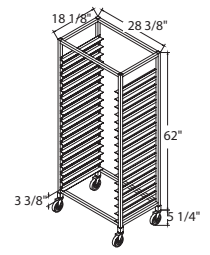

OPTIONAL

- Welded racks available
- Heavy duty rack covers (5)
- Custom made racks (double, smaller, side load, welded, etc.), please contact factory

MODEL	SHELF SPACING	PAN SIZE	PANS	Finish
1811	5" (127 mm)	18" X 26" (457 mm x 660 mm)	11	Aluminum
1811B	5" (127 mm)	Tote Box	11	Aluminum
1818	3" (76 mm)	18" X 26" (457 mm x 660 mm)	18	Aluminum
18268	3 1/16" (78 mm)	18" X 26" (457 mm x 660 mm)	8	Aluminum
218TX2	3 1/4" (83 mm)	18" X 26" (457 mm x 660 mm)	18	Aluminum
1811X2	5" (127 mm)	18" X 26" (457 mm x 660 mm)	22	Aluminum
1818X2	3" (76 mm)	18" X 26" (457 mm x 660 mm)	36	Aluminum
1811SL	5" (127 mm)	18" X 26" (457 mm x 660 mm)	11	Aluminum
1818SL	3" (76 mm)	18" X 26" (457 mm x 660 mm)	18	Aluminum
182610	3" (76 mm)	18" X 26" (457 mm x 660 mm)	10	Aluminum
18267	5 3/4" (146 mm)	18" X 26" (457 mm x 660 mm)	6 + 1	Aluminum
152110	3 7/16" (87 mm)	15" X 21" (381 mm x 533 mm)	10	Aluminum
1811SS	5 1/4" (133 mm)	18" X 26" (457 mm x 660 mm)	11	Stainless steel
1809SS	6 7/16" (164 mm)	18" X 26" (457 mm x 660 mm)	9	Stainless steel
1818SS	3 3/16" (81 mm)	18" X 26" (457 mm x 660 mm)	18	Stainless steel

1811 & 1818

182610

1811X2 & 1818X2

18268

1811SL & 1818SL

18267

152110

218T