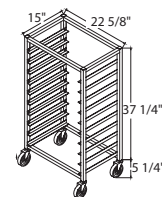

MODEL	SHELF SPACING	PAN SIZE	PANS	Finish
1811	5" (127 mm)	18" X 26" (457 mm x 660 mm)	11	Aluminum
1811B	5" (127 mm)	Tote Box	11	Aluminum
1818	3" (76 mm)	18" X 26" (457 mm x 660 mm)	18	Aluminum
18268	3 1/16" (78 mm)	18" X 26" (457 mm x 660 mm)	8	Aluminum
218TX2	3 1/4" (83 mm)	18" X 26" (457 mm x 660 mm)	18	Aluminum
1811X2	5" (127 mm)	18" X 26" (457 mm x 660 mm)	22	Aluminum
1818X2	3" (76 mm)	18" X 26" (457 mm x 660 mm)	36	Aluminum
1811SL	5" (127 mm)	18" X 26" (457 mm x 660 mm)	11	Aluminum
1818SL	3" (76 mm)	18" X 26" (457 mm x 660 mm)	18	Aluminum
182610	3" (76 mm)	18" X 26" (457 mm x 660 mm)	10	Aluminum
18267	5 3/4" (146 mm)	18" X 26" (457 mm x 660 mm)	6 + 1	Aluminum
152110	3 7/16" (87 mm)	15" X 21" (381 mm x 533 mm)	10	Aluminum
1811SS	5 1/4" (133 mm)	18" X 26" (457 mm x 660 mm)	11	Stainless steel
1809SS	6 7/16" (164 mm)	18" X 26" (457 mm x 660 mm)	9	Stainless steel
1818SS	3 3/16" (81 mm)	18" X 26" (457 mm x 660 mm)	18	Stainless steel

Specifications and design subject to change without notice.

Your local distributor:

1255, rue Principale
Linière, Beauce, Québec, Canada G0M 1J0

Telephone : (418) 685-3431   Fax: (418) 685-3948
Canada : (800) 463-1636   U.S.: (800) 463-4273
E-Mail : doyon@doyon.qc.ca   Internet: http://www.doyon.qc.ca