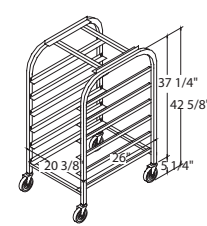

OPTIONAL

- Welded racks available
- Heavy duty rack covers (5)
- Custom made racks (double, smaller, side load, welded, etc.), please contact factory

MODEL	SHELF SPACING	PAN SIZE	PANS	Finish
1811	5" (127 mm)	18" X 26" (457 mm x 660 mm)	11	Aluminum
1811B	5" (127 mm)	Tote Box	11	Aluminum
1818	3" (76 mm)	18" X 26" (457 mm x 660 mm)	18	Aluminum
18268	3 1/16" (78 mm)	18" X 26" (457 mm x 660 mm)	8	Aluminum
218TX2	3 1/4" (83 mm)	18" X 26" (457 mm x 660 mm)	18	Aluminum
1811X2	5" (127 mm)	18" X 26" (457 mm x 660 mm)	22	Aluminum
1818X2	3" (76 mm)	18" X 26" (457 mm x 660 mm)	36	Aluminum
1811SL	5" (127 mm)	18" X 26" (457 mm x 660 mm)	11	Aluminum
1818SL	3" (76 mm)	18" X 26" (457 mm x 660 mm)	18	Aluminum
182610	3" (76 mm)	18" X 26" (457 mm x 660 mm)	10	Aluminum
18267	5 3/4" (146 mm)	18" X 26" (457 mm x 660 mm)	6 + 1	Aluminum
152110	3 7/16" (87 mm)	15" X 21" (381 mm x 533 mm)	10	Aluminum
1811SS	5 1/4" (133 mm)	18" X 26" (457 mm x 660 mm)	11	Stainless steel
1809SS	6 7/16" (164 mm)	18" X 26" (457 mm x 660 mm)	9	Stainless steel
1818SS	3 3/16" (81 mm)	18" X 26" (457 mm x 660 mm)	18	Stainless steel

1811 & 1818

182610

1811X2 & 1818X2

18268

1811SL & 1818SL

18267

152110

218T