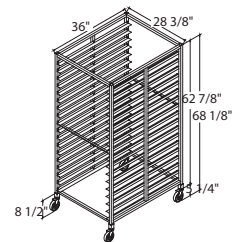

MODEL	SHELF SPACING	PAN SIZE	PANS	Finish
1811	5" (127 mm)	18" X 26" (457 mm x 660 mm)	11	Aluminum
1811B	5" (127 mm)	Tote Box	11	Aluminum
1818	3" (76 mm)	18" X 26" (457 mm x 660 mm)	18	Aluminum
18268	3 1/16" (78 mm)	18" X 26" (457 mm x 660 mm)	8	Aluminum
218TX2	3 1/4" (83 mm)	18" X 26" (457 mm x 660 mm)	18	Aluminum
1811X2	5" (127 mm)	18" X 26" (457 mm x 660 mm)	22	Aluminum
1818X2	3" (76 mm)	18" X 26" (457 mm x 660 mm)	36	Aluminum
1811SL	5" (127 mm)	18" X 26" (457 mm x 660 mm)	11	Aluminum
1818SL	3" (76 mm)	18" X 26" (457 mm x 660 mm)	18	Aluminum
182610	3" (76 mm)	18" X 26" (457 mm x 660 mm)	10	Aluminum
18267	5 3/4" (146 mm)	18" X 26" (457 mm x 660 mm)	6 + 1	Aluminum
152110	3 7/16" (87 mm)	15" X 21" (381 mm x 533 mm)	10	Aluminum
1811SS	5 1/4" (133 mm)	18" X 26" (457 mm x 660 mm)	11	Stainless steel
1809SS	6 7/16" (164 mm)	18" X 26" (457 mm x 660 mm)	9	Stainless steel
1818SS	3 3/16" (81 mm)	18" X 26" (457 mm x 660 mm)	18	Stainless steel

218T

Specifications and design subject to change without notice.

Your local distributor:

1255, rue Principale
Linière, Beauce, Québec, Canada G0M 1J0

Telephone : (418) 685-3431   Fax: (418) 685-3948
Canada : (800) 463-1636   U.S.: (800) 463-4273
E-Mail : doyon@doyon.qc.ca   Internet: http://www.doyon.qc.ca