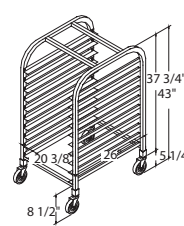

OPTIONAL

- Welded racks available
- Heavy duty rack covers (5)
- Custom made racks (double, smaller, side load, welded, etc.), please contact factory

MODEL	SHELF SPACING	PAN SIZE	PANS	Finish
1811	5" (127 mm)	18" X 26" (457 mm x 660 mm)	11	Aluminum
1811B	5" (127 mm)	Tote Box	11	Aluminum
1818	3" (76 mm)	18" X 26" (457 mm x 660 mm)	18	Aluminum
18268	3 1/16" (78 mm)	18" X 26" (457 mm x 660 mm)	8	Aluminum
218TX2	3 1/4" (83 mm)	18" X 26" (457 mm x 660 mm)	18	Aluminum
1811X2	5" (127 mm)	18" X 26" (457 mm x 660 mm)	22	Aluminum
1818X2	3" (76 mm)	18" X 26" (457 mm x 660 mm)	36	Aluminum
1811SL	5" (127 mm)	18" X 26" (457 mm x 660 mm)	11	Aluminum
1818SL	3" (76 mm)	18" X 26" (457 mm x 660 mm)	18	Aluminum
182610	3" (76 mm)	18" X 26" (457 mm x 660 mm)	10	Aluminum
18267	5 3/4" (146 mm)	18" X 26" (457 mm x 660 mm)	6 + 1	Aluminum
152110	3 7/16" (87 mm)	15" X 21" (381 mm x 533 mm)	10	Aluminum
1811SS	5 1/4" (133 mm)	18" X 26" (457 mm x 660 mm)	11	Stainless steel
1809SS	6 7/16" (164 mm)	18" X 26" (457 mm x 660 mm)	9	Stainless steel
1818SS	3 3/16" (81 mm)	18" X 26" (457 mm x 660 mm)	18	Stainless steel

1811 & 1818

182610

1811X2 & 1818X2

18268

1811SL & 1818SL

18267

152110

218T