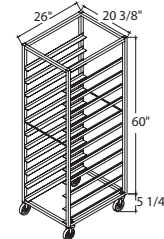

1809SS, 1811SS & 1818SS
(Stainless steel racks/ Chariots en acier inoxydable)