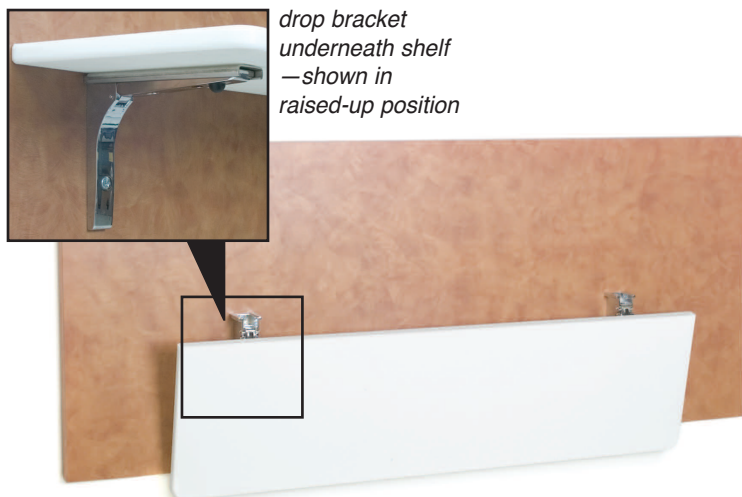

Short Form Specifications

Eagle Drop Shelf, model _____. (Poly, Richlite®, or 16 gauge type 304 stainless steel) 3/4"-thick. Comes with two chrome-plated drop brackets, shipped loose for ease of field installation. Available in 10" and 12" widths, 24" through 36" lengths.

Item #:	_____
Model #:	_____
Project #:	_____
SIS #:	_____

New Wall Mounted Drop Tables/Shelves

A Drop-Down Solution to Increase Your Floor Space

drop bracket underneath shelf —shown in raised-up position

poly drop shelf mounted to wall—shown in dropped-down position

- 3/4" (mm) thick shelves feature rounded edges for safety.
- Comes with two drop brackets and six screws*.
- Chrome drop brackets are shipped loose for fast and easy field installation.
- 10" and 12" (254 and 305mm) widths available.
- Lengths available range from 24" to 36" (610 to 914mm).
- Weight capacity of 80 lbs. (36.3 kg).

* Screws included are for attaching brackets to shelf. Hardware for mounting to wall furnished by others.

width		length		POLY *				RICHLITE® **				16/304 STAINLESS STEEL			
in.	mm	in.	mm	lb.	kg	model #	list	lb.	kg	model #	list	lb.	kg	model #	list
10"	254	24"	610	7	3.2	DSP-1024	\$222	7	3.2	DSR-1024	\$336	11	5.0	DSS-1024	\$261
10"	254	30"	762	9	4.1	DSP-1030	232	9	4.1	DSR-1030	383	13	5.9	DSS-1030	266
10"	254	36"	914	11	5.0	DSP-1036	245	11	5.0	DSR-1036	434	15	6.8	DSS-1036	277
12"	305	24"	610	8	3.6	DSP-1224	229	8	3.6	DSR-1224	364	12	5.4	DSS-1224	263
12"	305	30"	762	10	4.5	DSP-1230	241	10	4.5	DSR-1230	366	14	6.4	DSS-1230	276
12"	305	36"	914	12	5.4	DSP-1236	256	12	5.4	DSR-1236	493	16	7.3	DSS-1236	285