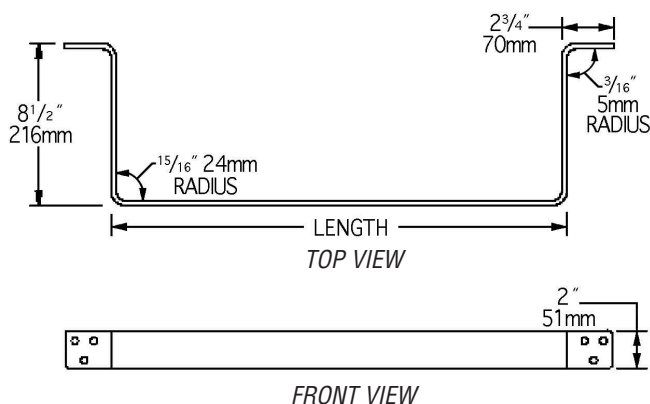

## Short Form Specifications

Eagle Single Bar Pot Racks, model \_\_\_\_\_. One-piece flat 3/16" (5mm)-thick solid bar. 2" (51mm) wide. Available in stainless steel or aluminum. Includes one double-prong hook per linear foot.

# New Single Bar Pot Racks

- Mounts directly to wall\*.
- One-piece flat 3/16" (5mm)-thick solid bar.
- 2" (51mm) wide.
- Stainless steel racks polished to a satin finish.
- Furnished with one double-prong hook per linear foot.

\* Hardware for mounting to wall sold separately.

length in. mm	ALUMINUM				STAINLESS STEEL			
	weight lbs.	kg	model #	list	weight lbs.	kg	model #	list
24" 610	5	2.3	SBPR-24-A	379	9	4.1	SBPR-24-S	505
36" 915	6	2.7	SBPR-36-A	399	12	5.4	SBPR-36-S	532
48" 1219	7	3.2	SBPR-48-A	411	15	6.8	SBPR-48-S	546
60" 1524	9	4.1	SBPR-60-A	422	18	8.2	SBPR-60-S	563
72" 1829	11	5.0	SBPR-72-A	436	21	9.5	SBPR-72-S	580
84" 2134	13	5.9	SBPR-84-A	446	25	11.3	SBPR-84-S	595
96" 2438	15	6.8	SBPR-96-A	492	29	13.2	SBPR-96-S	655
108" 2743	17	7.7	SBPR-108-A	541	34	15.4	SBPR-108-S	718
120" 3048	20	9.0	SBPR-120-A	587	39	17.6	SBPR-120-S	783