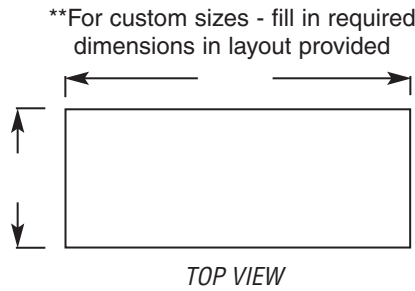

model #	# of legs	width		length		weight	
		in.	mm	in.	mm	lbs.	kg
T2424GTEB-BS	4	24"	610	24"	610	41	18.6
T2430GTEB-BS	4	24"	610	30"	762	46	20.9
T2436GTEB-BS	4	24"	610	36"	914	51	23.1
T2448GTEB-BS	4	24"	610	48"	1219	61	27.7
T2460GTEB-BS	4	24"	610	60"	1524	71	32.2
T2472GTEB-BS	4	24"	610	72"	1829	81	36.7
T2484GTEB-BS	4	24"	610	84"	2134	91	41.3
T2496GTEB-BS	6	24"	610	96"	2438	101	45.8
T24108GTEB-BS	6	24"	610	108"	2743	111	50.3
T24120GTEB-BS	6	24"	610	120"	3048	121	54.9
T24132GTEB-BS	8	24"	610	132"	3353	131	59.4
T24144GTEB-BS	8	24"	610	144"	3658	141	64.0
T3030GTEB-BS	4	30"	762	30"	762	51	23.1
T3036GTEB-BS	4	30"	762	36"	914	56	25.4
T3048GTEB-BS	4	30"	762	48"	1219	66	29.9
T3060GTEB-BS	4	30"	762	60"	1524	76	34.5
T3072GTEB-BS	4	30"	762	72"	1829	86	39.0
T3084GTEB-BS	4	30"	762	84"	2134	96	43.6
T3096GTEB-BS	6	30"	762	96"	2438	106	48.1
T30108GTEB-BS	6	30"	762	108"	2743	116	52.6
T30120GTEB-BS	6	30"	762	120"	3048	126	57.2
T30132GTEB-BS	8	30"	762	132"	3353	136	61.7
T30144GTEB-BS	8	30"	762	144"	3658	146	66.2
T3648GTEB-BS	4	36"	914	48"	1219	71	32.2
T3660GTEB-BS	4	36"	914	60"	1524	81	36.7
T3672GTEB-BS	4	36"	914	72"	1829	91	41.3
T3684GTEB-BS	4	36"	914	84"	2134	101	45.8
T3696GTEB-BS	6	36"	914	96"	2438	111	50.3
T36108GTEB-BS	6	36"	914	108"	2743	121	54.9
T36120GTEB-BS	6	36"	914	120"	3048	131	59.4
T36132GTEB-BS	8	36"	914	132"	3353	141	64.0
T36144GTEB-BS	8	36"	914	144"	3658	151	68.5

EAGLE GROUP
100 Industrial Boulevard, Clayton, DE 19938-8903 USA
Phone: 302-653-3000 • Fax: 302-653-2065
www.eaglegrp.com

Foodservice Division: Phone 800-441-8440
MHC/Retail Display Divisions: Phone 800-637-5100

Printed in U.S.A.
©2008 by Eagle Group

Rev. 07/08

Spec sheets available for viewing, printing or downloading from our online literature library at www.eaglegrp.com

Although every attempt has been made to ensure the accuracy of the information provided, we cannot be held responsible for typographical or printing errors. Information and specifications are subject to change without notice. Please confirm at time of order.