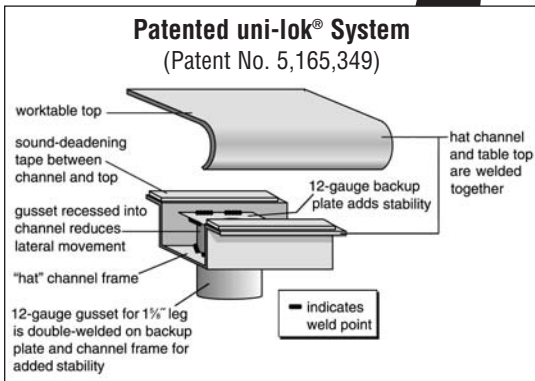

worktable with backsplash and tubular base
—shown with optional drawer

Item No.: _____
Project No.: _____
S.I.S. No.: _____

Worktables with Backsplash and Galvanized Tubular Base —Deluxe Series

MODELS:

☐ T2424GTEB-BS	☐ T24108GTEB-BS	☐ T3072GTEB-BS	☐ T3660GTEB-BS
☐ T2430GTEB-BS	☐ T24120GTEB-BS	☐ T3084GTEB-BS	☐ T3672GTEB-BS
☐ T2436GTEB-BS	☐ T24132GTEB-BS	☐ T3096GTEB-BS	☐ T3684GTEB-BS
☐ T2448GTEB-BS	☐ T24144GTEB-BS	☐ T30108GTEB-BS	☐ T3696GTEB-BS
☐ T2460GTEB-BS	☐ T3030GTEB-BS	☐ T30120GTEB-BS	☐ T36108GTEB-BS
☐ T2472GTEB-BS	☐ T3036GTEB-BS	☐ T30132GTEB-BS	☐ T36120GTEB-BS
☐ T2484GTEB-BS	☐ T3048GTEB-BS	☐ T30144GTEB-BS	☐ T36132GTEB-BS
☐ T2496GTEB-BS	☐ T3060GTEB-BS	☐ T3648GTEB-BS	☐ T36144GTEB-BS

Tabletop

- Patented uni-lok® gusset system (patent #5,165,349): gussets are recessed into hat channel, reducing lateral movement.
- Top reinforced with welded-on hat channel.
- Sound-deadened between top and channels.
- 4½" (114mm)-high 90° backsplash with 1" (25mm) turn at 90°.
- 1½" (38mm)-diameter 180° rolled edge on front. Ends are turned down 90°, providing for flush installations when required.
- 16 gauge type 304 polished stainless steel.

Crossbracing—1¼" (38mm)-diameter

- Heavy gauge, galvanized.
- Aluminum castings join crossbraces, legs and rear brace.

Legs—1½" (41mm)-diameter

- Tables 96" (2438mm) and longer come with six legs or more.
- Heavy gauge galvanized steel.
- 1" (25mm) adjustable hi-impact plastic feet.

Options / Accessories

☐ Drawer	☐ Duplex receptacles
☐ Lock	☐ Pot rack
☐ Casters	☐ Sink
☐ Stainless steel bullet feet	☐ Stabilizer Bar (for 30"- and 36"-wide tables)
☐ Overshelves	

EAGLE GROUP
100 Industrial Boulevard, Clayton, DE 19938-8903 USA
Phone: 302-653-3000 • Fax: 302-653-2065
www.eaglegrp.com

Foodservice Division: Phone 800-441-8440
MHC/Retail Display Divisions: Phone 800-637-5100

For custom configuration or fabrication needs, contact our **SpecFAB® Division**.
Phone: 302-653-3000 • Fax: 302-653-3091 • e-mail: specfab@eaglegrp.com

Certifications / Approvals

EG10.46B Rev. 07/08

Spec sheets available for viewing, printing or downloading from our online literature library at www.eaglegrp.com