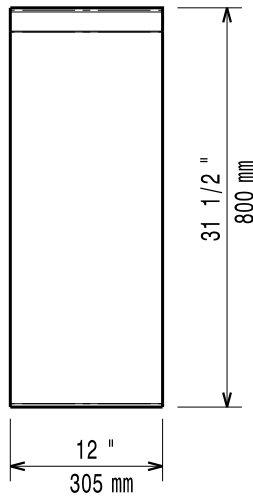

Electrolux

EM Series Ambient Worktop 12"

Front

Top

Key Information:

External dimensions, Width:

169063 (AN12) 12 1/64" (305 mm)

External dimensions, Depth:

31 1/2" (800 mm)

External dimensions, Height:

14 1/2" (368 mm)

Net weight:

26 lbs (12 kg)

Shipping width:

14 9/16" (370 mm)

Shipping depth:

36 1/32" (915 mm)

Shipping height:

25" (635 mm)

Shipping weight:

31 lbs (14 kg)

Shipping volume:

7.59 ft³ (0.21 m³)

EM Series Ambient Worktop 12"

The company reserves the right to make modifications to the products without prior notice. All information correct at time of printing.

2014.05.28