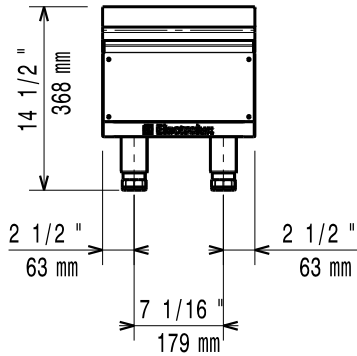

Electrolux

EM Series Ambient Worktop 12"

Front

Top