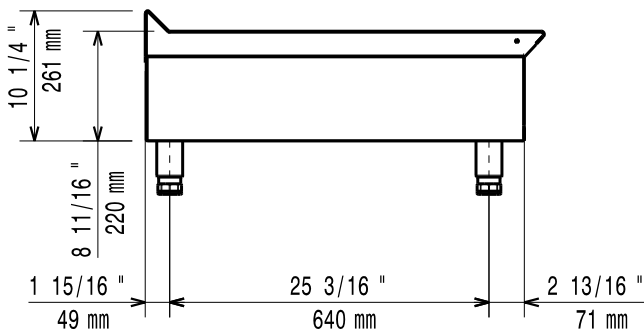

Side

Key Information:

External dimensions, Width:

169063 (AN12) 12 1/64" (305 mm)

External dimensions, Depth:

31 1/2" (800 mm)

External dimensions, Height:

14 1/2" (368 mm)

Net weight:

26 lbs (12 kg)

Shipping width:

14 9/16" (370 mm)

Shipping depth:

36 1/32" (915 mm)

Shipping height:

25" (635 mm)

Shipping weight:

31 lbs (14 kg)

Shipping volume:

7.59 ft³ (0.21 m³)

EM Series Ambient Worktop 12"

The company reserves the right to make modifications to the products without prior notice. All information correct at time of printing.

2014.05.28