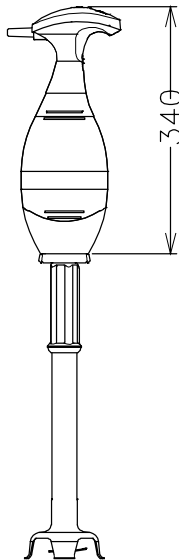

Electrolux

Hand held Mixers Bermixer Turbo Portable Mixer 750W with Stainless Steel Tube 22"

Front

Top

El = Electrical connection

Side

Electric

Supply voltage:

603815 (BMX750T55U)

100...120 V/1N ph/50/60 Hz

Total Watts:

0.75 kW

Key Information:

External dimensions, Width:

5 7/16" (138 mm)

External dimensions, Depth:

4 3/4" (120 mm)

External dimensions, Height:

34 1/16" (865 mm)

Shipping width:

14 9/16" (370 mm)

Shipping depth:

27 9/16" (700 mm)

Shipping height: