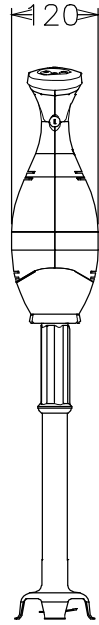

Electrolux

Hand held Mixers Bermixer Turbo Portable Mixer 750W with Stainless Steel Tube 22"

Front

Top

El = Electrical connection

Side