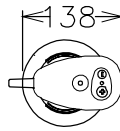

El = Electrical connection

Side