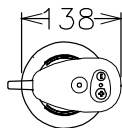

Electrolux

Hand held Mixers Bermixer Turbo Portable Mixer 750W with Stainless Steel Tube 26"

Front

Top

El = Electrical connection

Side

Electric

Supply voltage:

603816 (BMX750T65U)

100...120 V/1N ph/50/60 Hz

Total Watts:

0.75 kW

Key Information:

External dimensions, Width: 5 7/16" (138 mm)

External dimensions, Depth: 4 3/4" (120 mm)

External dimensions, Height: 38 " (965 mm)