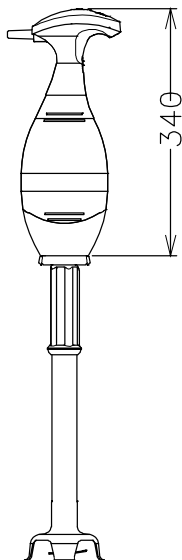

Electrolux

Hand held Mixers Bermixer Turbo Portable Mixer 750W with Stainless Steel Tube 26"

Front

Top

El = Electrical connection

Side

Electric

Supply voltage:

603816 (BMX750T65U)

100...120 V/1N ph/50/60 Hz

Total Watts:

0.75 kW

Key Information:

External dimensions, Width: 5 7/16" (138 mm)

External dimensions, Depth: 4 3/4" (120 mm)

External dimensions, Height: 38 " (965 mm)