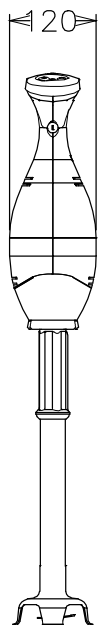

Electrolux

Hand held Mixers Bermixer Turbo Portable Mixer 750W with Stainless Steel Tube 26"

Front

Top

El = Electrical connection

Side