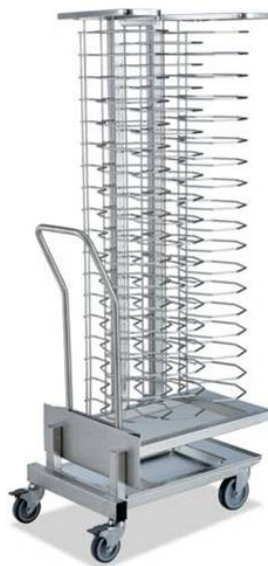

## **PNC 922016 – Banquet Trolley 3” (75 mm) for 201 Ovens**

- Removable handle
- Bottom tank comes with drain
- Rear castors with brake
- Plate max diameter: 12” (310 mm)
- Holds 54 plates
- Compatible with air-o-steam touchline 201 ovens.