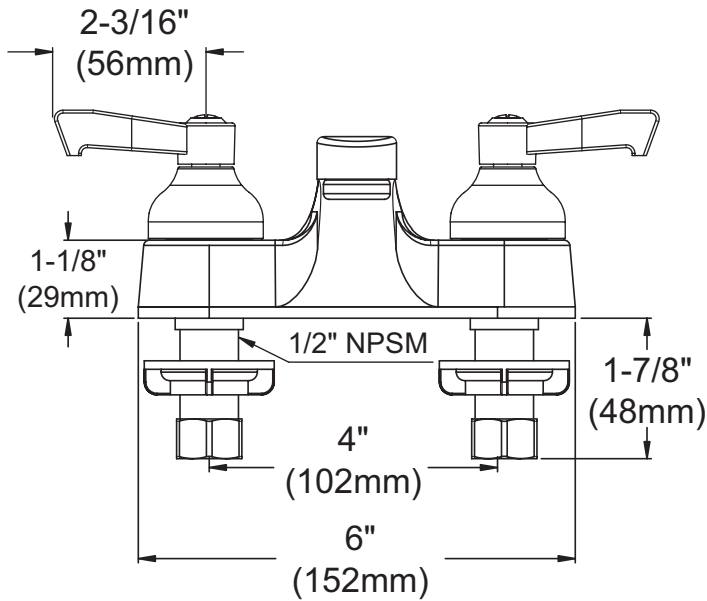

ELKAY[®]

SPECIFICATIONS

Commercial Faucet Model LK402L2 Deck Mount 4" Center Integral Spout

GENERAL FEATURES

- Quarter turn ceramic disc cartridge
- Solid brass construction
- Chrome finish
- Replacement cartridge A70001 for cold
- Replacement cartridge A70002 for hot

COMPLIES WITH:

- ASME/ANSI A112.18.1
- CSA B125-01
- NSF/ANSI 61
- ADA
- UPC/CUPC
- IAPMO Listed

FRONT VIEW

SIDE VIEW

Job Name: _____	Item #: _____
Notes: _____	
Architect/Engineer Approval: _____	Date: _____