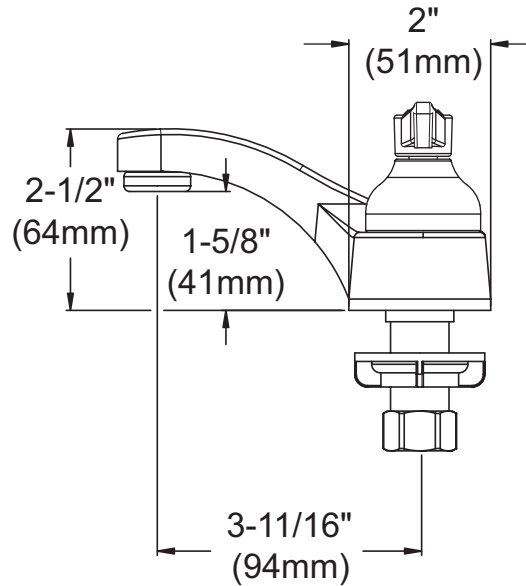

ELKAY[®]

SPECIFICATIONS

Commercial Faucet Model LK402L2 Deck Mount 4" Center Integral Spout

GENERAL FEATURES

- Quarter turn ceramic disc cartridge
- Solid brass construction
- Chrome finish
- Replacement cartridge A70001 for cold
- Replacement cartridge A70002 for hot

COMPLIES WITH:

- ASME/ANSI A112.18.1
- CSA B125-01
- NSF/ANSI 61
- ADA
- UPC/CUPC
- IAPMO Listed

FRONT VIEW

SIDE VIEW

Job Name: _____	Item #: _____
Notes: _____	
Architect/Engineer Approval: _____	Date: _____