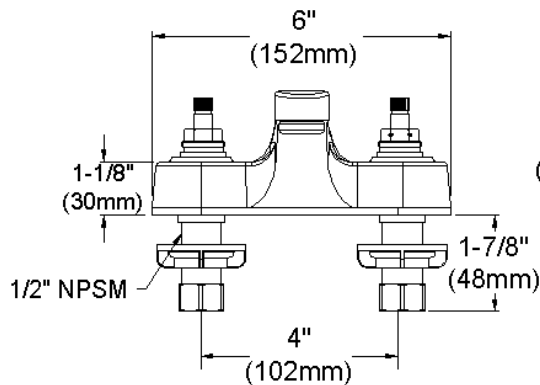

### Deck Mount 4" Center Integral Spout with Pop-Up

#### GENERAL FEATURES

- Quarter turn ceramic disc cartridge
- Solid brass construction
- Chrome finish
- Replacement cartridge A70001 for cold
- Replacement cartridge A70002 for hot

#### COMPLIES WITH:

- ASME/ANSI A112.18.1
- CSA B125-01
- NSF/ANSI 61
- ADA
- UPC/CUPC
- IAPMO Listed

Lever Handle 2 inch, Two Piece

Replacement Handle A55385  
Replacement Escutcheon A55390

FRONT VIEW

(shown less handles)