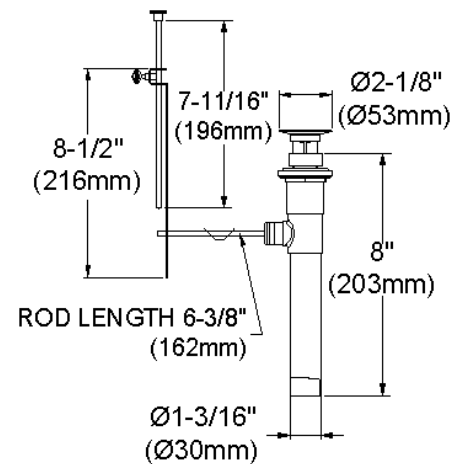

### Deck Mount 4" Center Integral Spout with Pop-Up

#### COMPLIES WITH:

- ASME/ANSI A112.18.1
- CSA B125-01
- NSF/ANSI 61
- ADA
- UPC/CUPC
- IAPMO Listed

Lever Handle 2 inch, Two Piece

Replacement Handle A55385  
Replacement Escutcheon A55390

FRONT VIEW

(shown less handles)