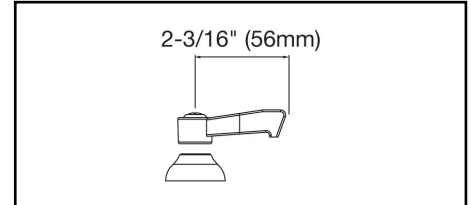

ELKAY®

SPECIFICATIONS

Commercial Faucet
Model LK403L2

Deck Mount 4" Center Integral Spout with Pop-Up

GENERAL FEATURES

- Quarter turn ceramic disc cartridge
- Solid brass construction
- Chrome finish
- Replacement cartridge A70001 for cold
- Replacement cartridge A70002 for hot

COMPLIES WITH:

- ASME/ANSI A112.18.1
- CSA B125-01
- NSF/ANSI 61
- ADA
- UPC/CUPC
- IAPMO Listed

Lever Handle 2 inch, Two Piece

Replacement Handle A55385
Replacement Escutcheon A55390