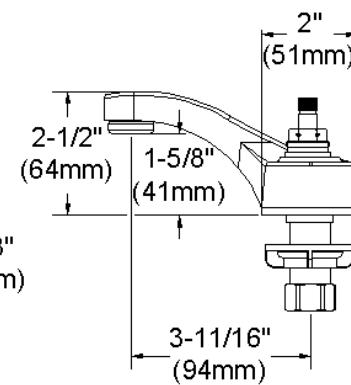

### Deck Mount 4" Center Integral Spout with Pop-Up

#### COMPLIES WITH:

- ASME/ANSI A112.18.1
- CSA B125-01
- NSF/ANSI 61
- ADA
- UPC/CUPC
- IAPMO Listed

Lever Handle 2 inch, Two Piece

Replacement Handle A55385  
Replacement Escutcheon A55390

FRONT VIEW

(shown less handles)