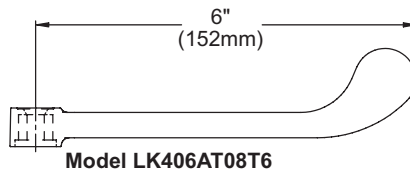

Deck Mount 4" Center Commercial Faucet Models LK406AT08L2, LK406AT08T4, LK406AT08T6

FEATURES

Model LK406AT08L2

- Two hole dual handle top mount faucet
- Quarter turn ceramic disc cartridge
- Solid brass construction
- Chrome finish
- 2.2 GPM VR aerator with 1.5 and .5 GPM inserts
- Includes spout swing restriction pin

Model LK406AT08T4

- Same as LK406AT08L2 except with 4" wrist blades handles

Model LK406AT08T6

- Same as LK406AT08L2 except with 6" wrist blades handles

COMPLIES WITH:

- ASME/ANSI A112.18.1
- CSA B125-01
- NSF/ANSI 61 Annex G
- ADA
- UPC/CUPC
- IAPMO Listed
- Certified AB1953

Model LK406AT08L2
FRONT VIEW