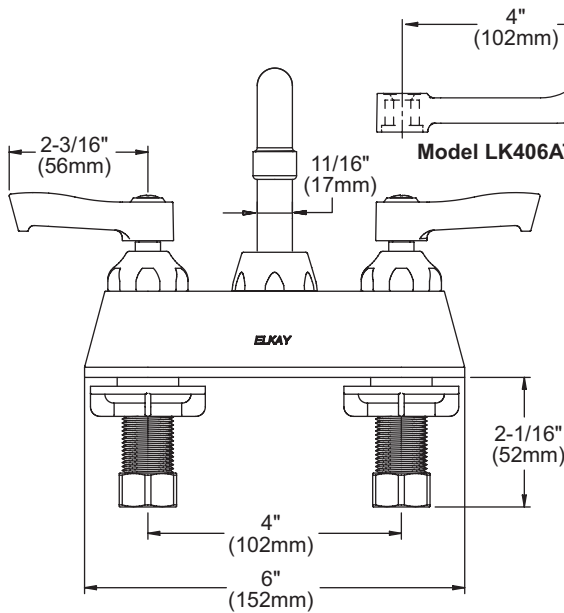

Deck Mount 4" Center Commercial Faucet Models LK406AT08L2, LK406AT08T4, LK406AT08T6

FEATURES

Model LK406AT08L2

- Two hole dual handle top mount faucet
- Quarter turn ceramic disc cartridge
- Solid brass construction
- Chrome finish
- 2.2 GPM VR aerator with 1.5 and .5 GPM inserts
- Includes spout swing restriction pin

Model LK406AT08T4

- Same as LK406AT08L2 except with 4" wrist blades handles

Model LK406AT08T6

- Same as LK406AT08L2 except with 6" wrist blades handles

COMPLIES WITH:

- ASME/ANSI A112.18.1
- CSA B125-01
- NSF/ANSI 61 Annex G
- ADA
- UPC/CUPC
- IAPMO Listed
- Certified AB1953

Model LK406AT08L2
FRONT VIEW