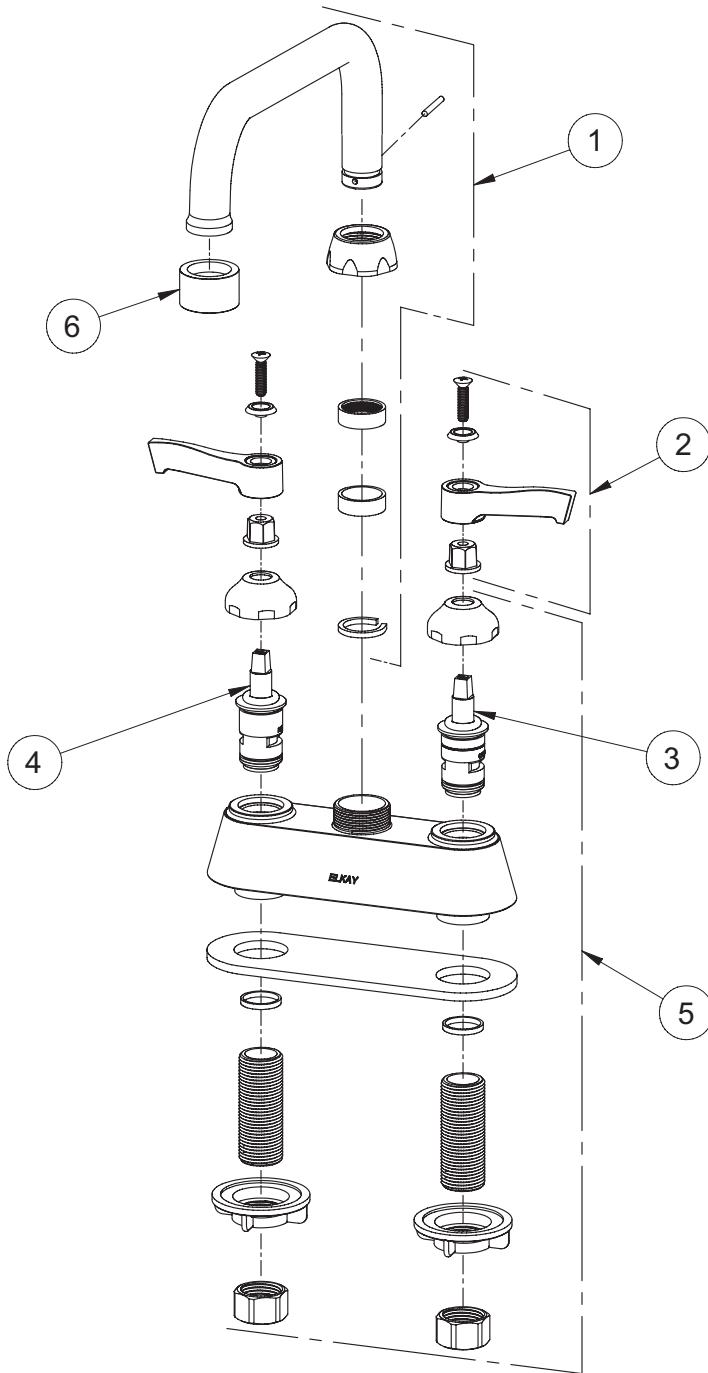

#### Model LK406AT08L2

- Two hole dual handle top mount faucet
- Quarter turn ceramic disc cartridge
- Solid brass construction
- Chrome finish
- 2.2 GPM VR aerator with 1.5 and .5 GPM inserts
- Includes spout swing restriction pin

### COMPLIES WITH:

- ASME/ANSI A112.18.1
- CSA B125-01
- NSF/ANSI 61 Annex G
- ADA
- UPC/CUPC
- IAPMO Listed
- Certified AB1953

Model LK406AT08L2  
FRONT VIEW

SIDE VIEW

Job Name:

Item #:

Notes:

Architect/Engineer Approval:

Date:

SEE OTHER SIDE FOR REPLACEMENT PARTS

**Deck Mount 4" Center Commercial Faucet  
Models LK406AT08L2, LK406AT08T4, LK406AT08T6**

ITEM	IND. PART	DESCRIPTION
1	A55393	Spout
2	45918C	Handle, 2"
2	45919C	Handle, 4"
2	45920C	Handle, 6"
3	45923C	Right Cold Cartridge
4	45924C	Left Hot Cartridge
5	45917C	Body
6	LK734	2.2 GPM VR Aerator