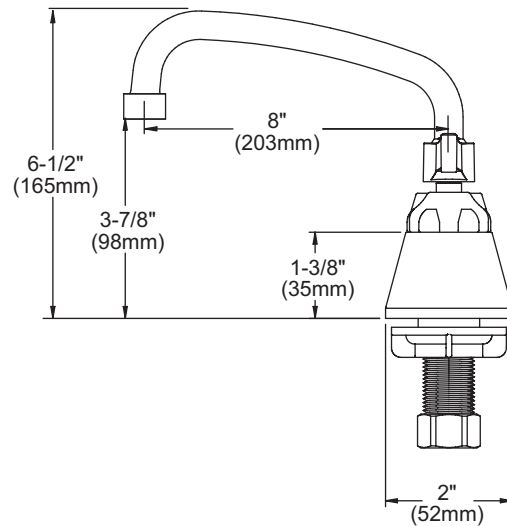

SIDE VIEW

Job Name:

Item #:

Notes:

Architect/Engineer Approval:

Date:

SEE OTHER SIDE FOR REPLACEMENT PARTS