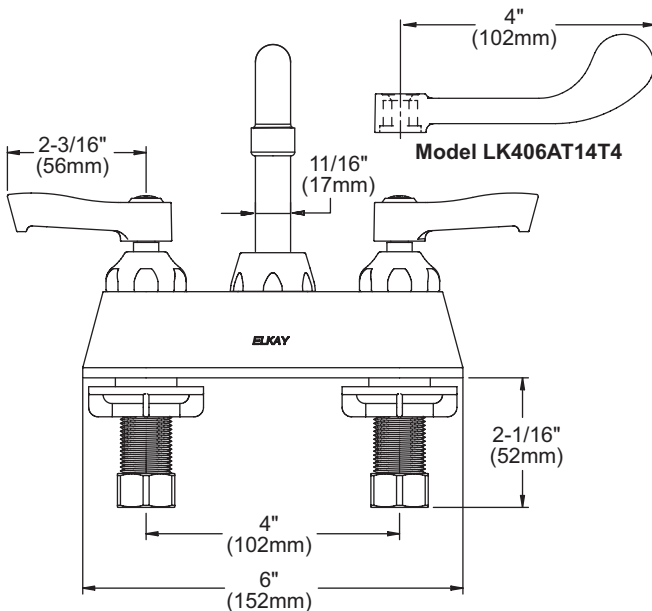

Model LK406AT14L2
FRONT VIEW