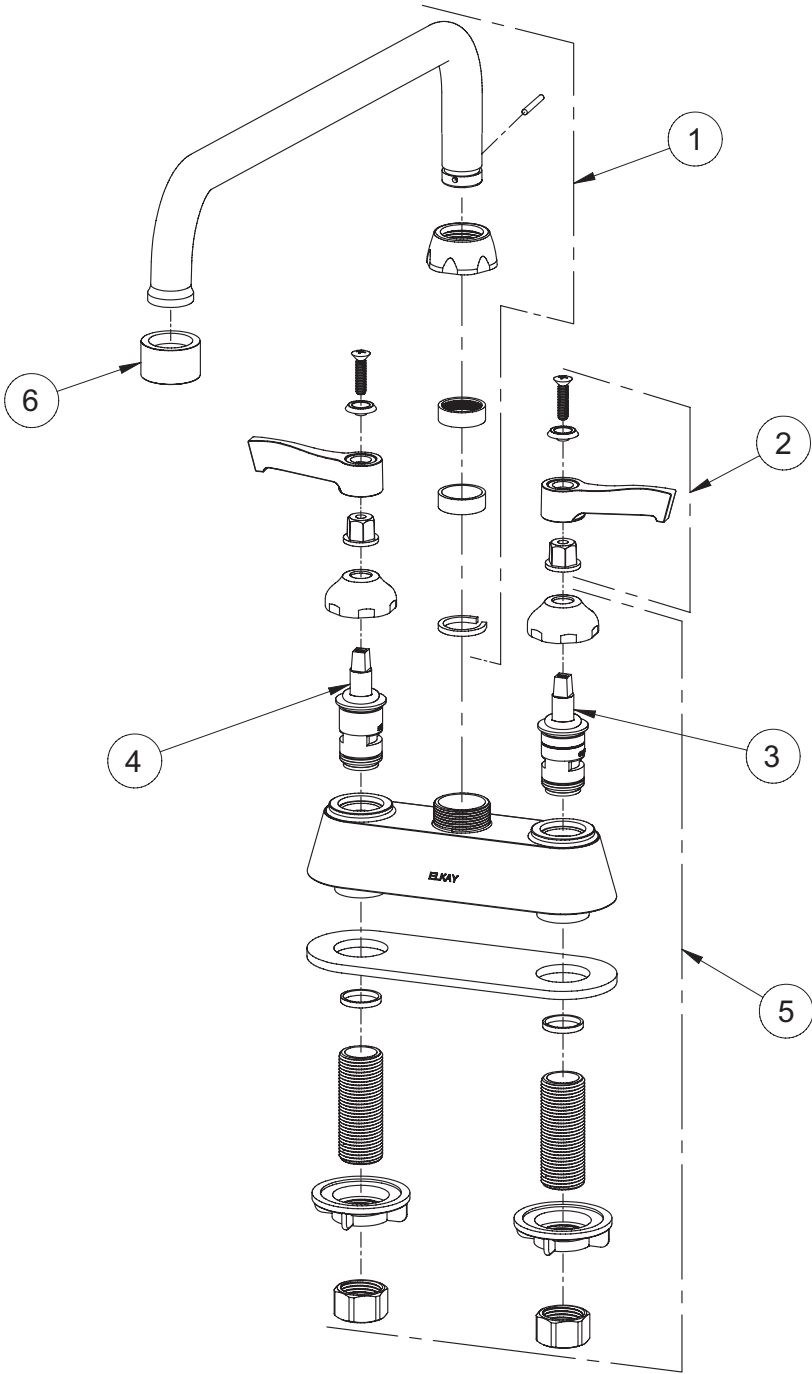

### Model LK406AT14L2

- Two hole dual handle top mount faucet
- Quarter turn ceramic disc cartridge
- Solid brass construction
- Chrome finish
- 2.2 GPM VR aerator with 1.5 and .5 GPM inserts
- Includes spout swing restriction pin

## Deck Mount 4" Center Commercial Faucet Models LK406AT14L2, LK406AT14T4, LK406AT14T6

Model LK406AT14T6

Model LK406AT14L2  
FRONT VIEW

SIDE VIEW

Job Name:	Item #:
Notes:	
Architect/Engineer Approval:	Date:

SEE OTHER SIDE FOR REPLACEMENT PARTS

# REPLACEMENT PARTS

Deck Mount 4" Center Commercial Faucet  
 Models LK406AT14L2, LK406AT14T4, LK406AT14T6

ITEM	IND. PART	DESCRIPTION
1	45963C	Spout
2	45918C	Handle, 2"
2	45919C	Handle, 4"
2	45920C	Handle, 6"
3	45923C	Right Cold Cartridge
4	45924C	Left Hot Cartridge
5	45917C	Body
6	LK734	2.2 GPM VR Aerator