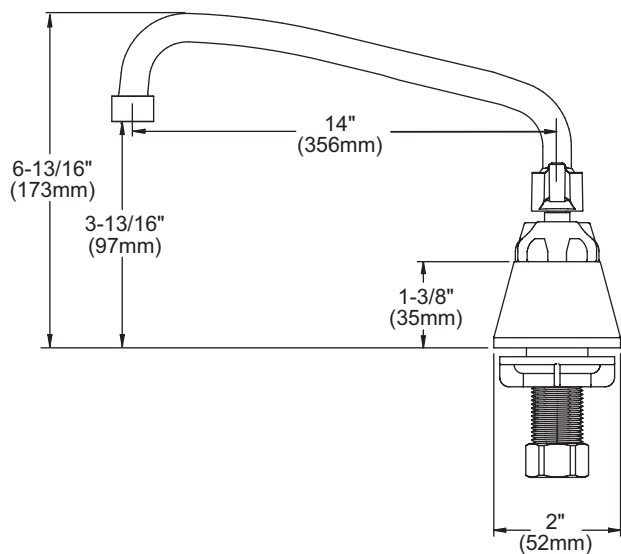

SIDE VIEW

Job Name:	Item #:
Notes:	
Architect/Engineer Approval:	Date:

SEE OTHER SIDE FOR REPLACEMENT PARTS