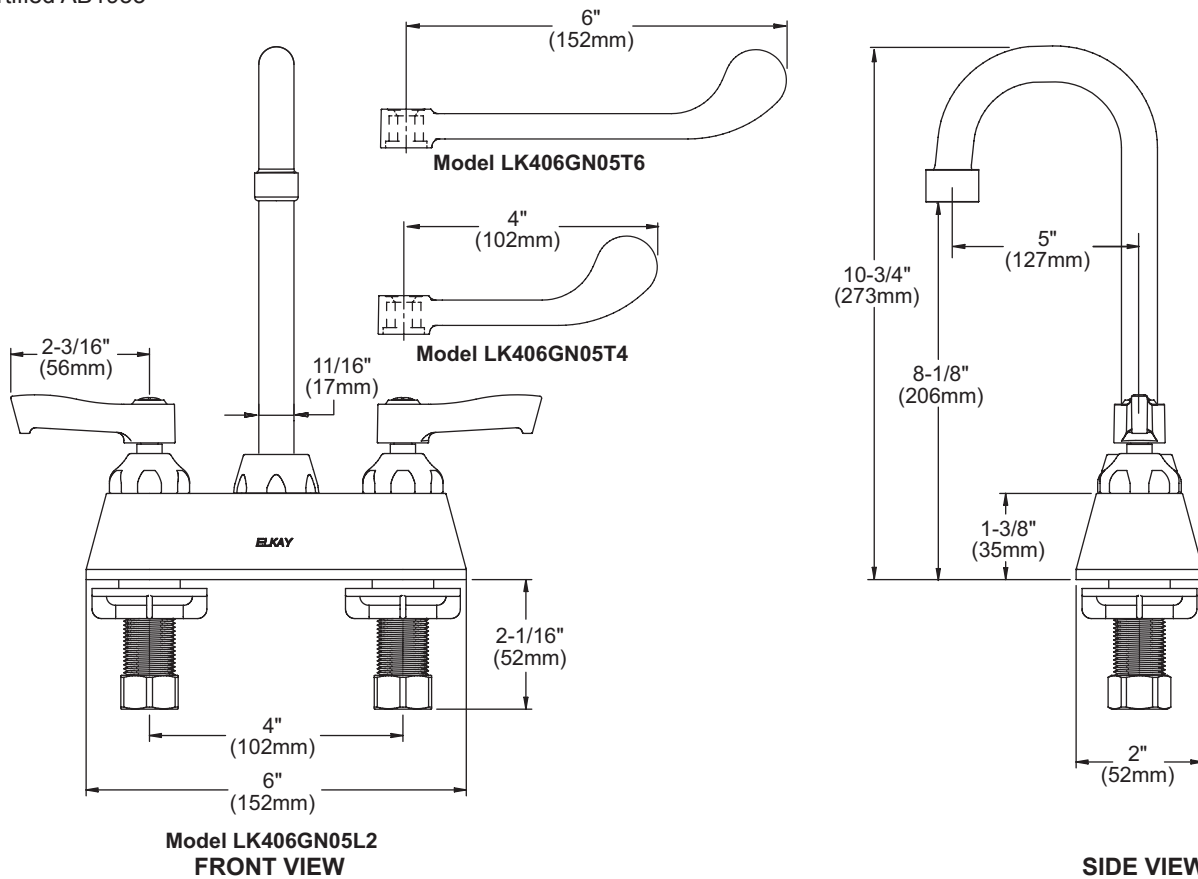

FEATURES

Model LK406GN05L2

- Two hole dual handle top mount faucet
- Quarter turn ceramic disc cartridge
- Solid brass construction
- Chrome finish
- 2.2 GPM VR aerator with 1.5 and .5 GPM inserts
- Includes spout swing restriction pin

Model LK406GN05T4

- Same as LK406GN05L2 except with 4" wrist blades handles

Model LK406GN05T6

- Same as LK406GN05L2 except with 6" wrist blades handles

COMPLIES WITH:

- ASME/ANSI A112.18.1
- CSA B125-01
- NSF/ANSI 61 Annex G
- ADA
- UPC/CUPC
- IAPMO Listed
- Certified AB1953

Deck Mount 4" Center Commercial Faucet Models LK406GN05L2, LK406GN05T4, LK406GN05T6

Job Name:	Item #:
Notes:	
Architect/Engineer Approval:	Date:

SEE OTHER SIDE FOR REPLACEMENT PARTS

**Deck Mount 4" Center Commercial Faucet
Models LK406GN05L2, LK406GN05T4, LK406GN05T6**

ITEM	IND. PART	DESCRIPTION
1	A55401	Spout
2	45918C	Handle, 2"
2	45919C	Handle, 4"
2	45920C	Handle, 6"
3	45923C	Right Cold Cartridge
4	45924C	Left Hot Cartridge
5	45917C	Body
6	LK734	2.2 GPM VR Aerator