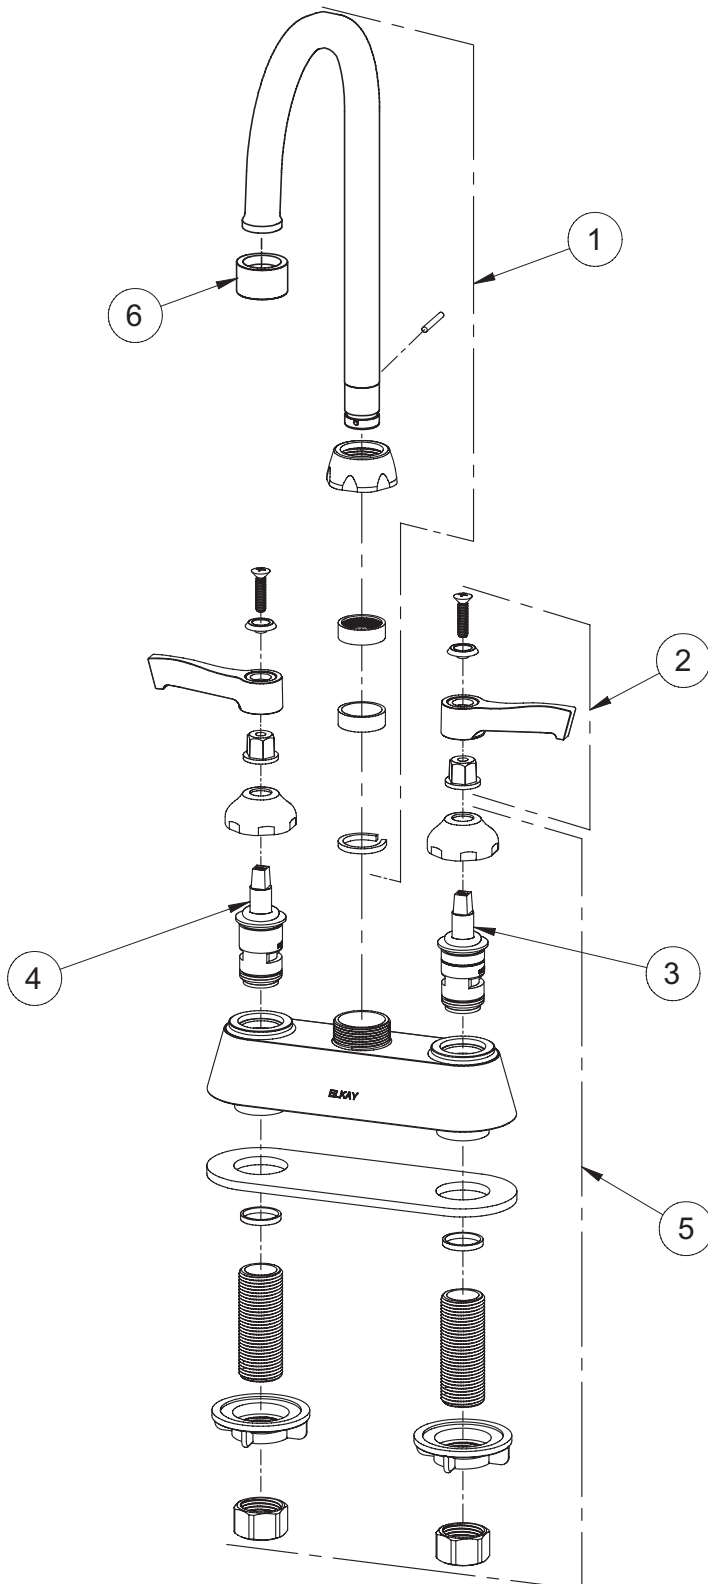

FEATURES

Model LK406GN05L2

- Two hole dual handle top mount faucet
- Quarter turn ceramic disc cartridge
- Solid brass construction
- Chrome finish
- 2.2 GPM VR aerator with 1.5 and .5 GPM inserts
- Includes spout swing restriction pin

Model LK406GN05T4

- Same as LK406GN05L2 except with 4" wrist blades handles

Model LK406GN05T6

- Same as LK406GN05L2 except with 6" wrist blades handles

COMPLIES WITH:

- ASME/ANSI A112.18.1
- CSA B125-01
- NSF/ANSI 61 Annex G
- ADA
- UPC/CUPC
- IAPMO Listed
- Certified AB1953

Deck Mount 4" Center Commercial Faucet Models LK406GN05L2, LK406GN05T4, LK406GN05T6

Job Name:	Item #:
Notes:	
Architect/Engineer Approval:	Date:

SEE OTHER SIDE FOR REPLACEMENT PARTS

**Deck Mount 4" Center Commercial Faucet
Models LK406GN05L2, LK406GN05T4, LK406GN05T6**

ITEM	IND. PART	DESCRIPTION
1	A55401	Spout
2	45918C	Handle, 2"
2	45919C	Handle, 4"
2	45920C	Handle, 6"
3	45923C	Right Cold Cartridge
4	45924C	Left Hot Cartridge
5	45917C	Body
6	LK734	2.2 GPM VR Aerator