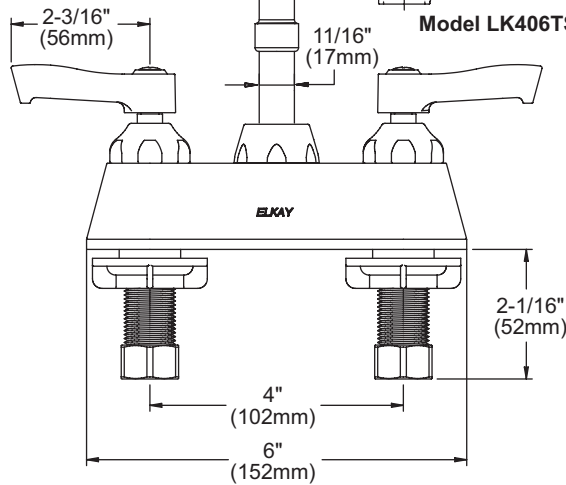

Deck Mount 4" Center Commercial Faucet Models LK406TS08L2, LK406TS08T4, LK406TS08T6

FEATURES

Model LK406TS08L2

- Two hole dual handle top mount faucet
- Quarter turn ceramic disc cartridge
- Solid brass construction
- Chrome finish
- 2.2 GPM VR aerator with 1.5 and .5 GPM inserts
- Includes spout swing restriction pin

Model LK406TS08T4

- Same as LK406TS08L2 except with 4" wrist blades handles

Model LK406TS08T6

- Same as LK406TS08L2 except with 6" wrist blades handles

COMPLIES WITH:

- ASME/ANSI A112.18.1
- CSA B125-01
- NSF/ANSI 61 Annex G
- ADA
- UPC/CUPC
- IAPMO Listed
- Certified AB1953

Model LK406TS08L2
FRONT VIEW

SIDE VIEW

Job Name:

Item #:

Notes:

Architect/Engineer Approval:

Date:

SEE OTHER SIDE FOR REPLACEMENT PARTS

Deck Mount 4" Center Commercial Faucet Models LK406TS08L2, LK406TS08T4, LK406TS08T6

ITEM	IND. PART	DESCRIPTION
1	A55408	Spout
2	45918C	Handle, 2"
2	45919C	Handle, 4"
2	45920C	Handle, 6"
3	45923C	Right Cold Cartridge
4	45924C	Left Hot Cartridge
5	45917C	Body
6	LK734	2.2 GPM VR Aerator