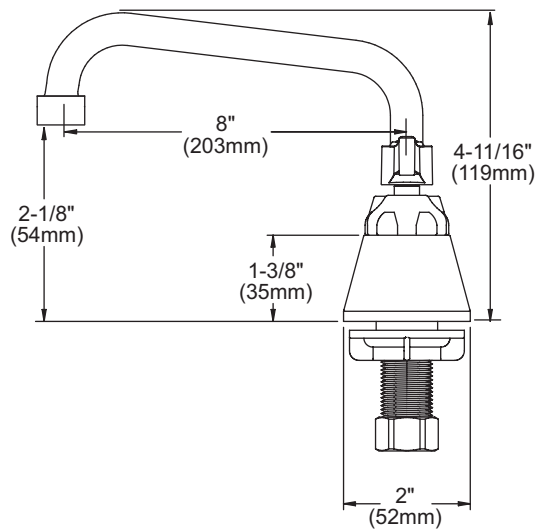

Deck Mount 4" Center Commercial Faucet Models LK406TS08L2, LK406TS08T4, LK406TS08T6

FEATURES

Model LK406TS08L2

- Two hole dual handle top mount faucet
- Quarter turn ceramic disc cartridge
- Solid brass construction
- Chrome finish
- 2.2 GPM VR aerator with 1.5 and .5 GPM inserts
- Includes spout swing restriction pin

Model LK406TS08T4

- Same as LK406TS08L2 except with 4" wrist blades handles

Model LK406TS08T6

- Same as LK406TS08L2 except with 6" wrist blades handles

COMPLIES WITH:

- ASME/ANSI A112.18.1
- CSA B125-01
- NSF/ANSI 61 Annex G
- ADA
- UPC/CUPC
- IAPMO Listed
- Certified AB1953

Model LK406TS08L2
FRONT VIEW

SIDE VIEW

Job Name:

Item #:

Notes:

Architect/Engineer Approval:

Date:

SEE OTHER SIDE FOR REPLACEMENT PARTS

Deck Mount 4" Center Commercial Faucet Models LK406TS08L2, LK406TS08T4, LK406TS08T6

ITEM	IND. PART	DESCRIPTION
1	A55408	Spout
2	45918C	Handle, 2"
2	45919C	Handle, 4"
2	45920C	Handle, 6"
3	45923C	Right Cold Cartridge
4	45924C	Left Hot Cartridge
5	45917C	Body
6	LK734	2.2 GPM VR Aerator