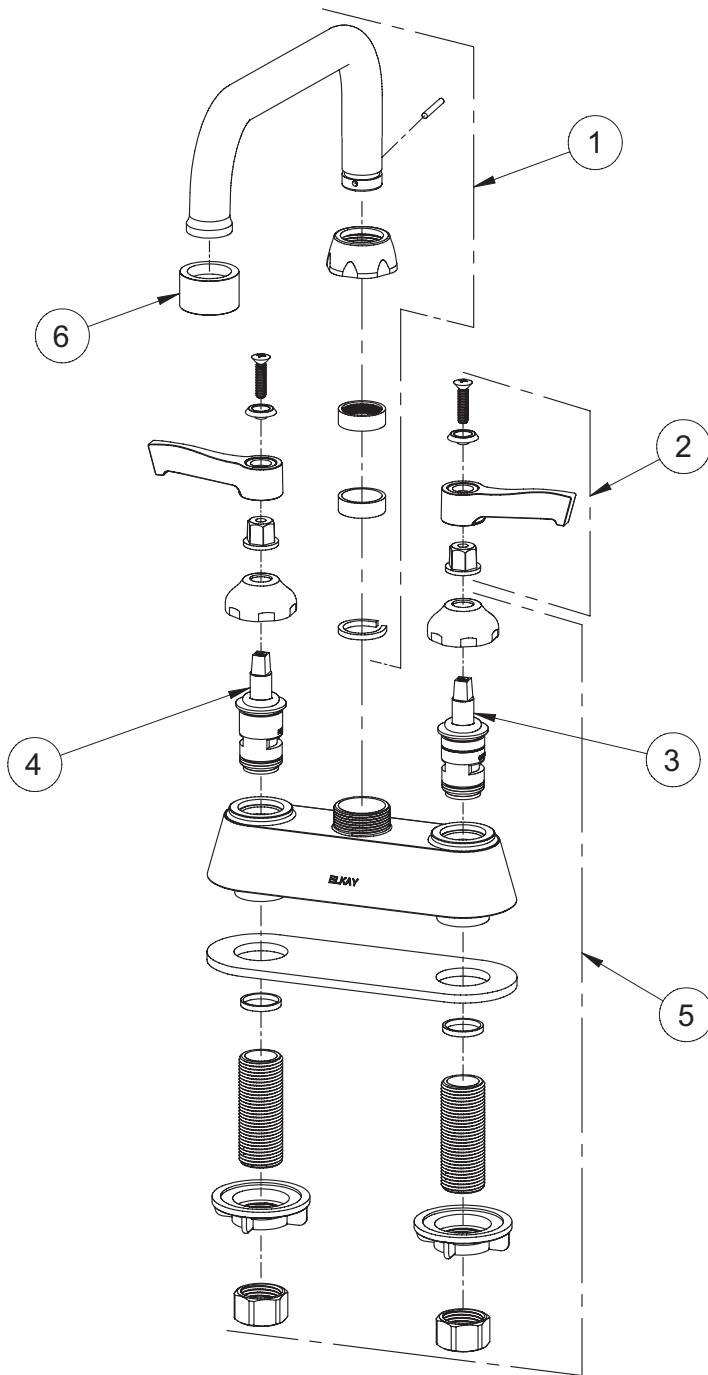

Deck Mount 4" Center Commercial Faucet Models LK406TS08L2, LK406TS08T4, LK406TS08T6

FEATURES

Model LK406TS08L2

- Two hole dual handle top mount faucet
- Quarter turn ceramic disc cartridge
- Solid brass construction
- Chrome finish
- 2.2 GPM VR aerator with 1.5 and .5 GPM inserts
- Includes spout swing restriction pin

Model LK406TS08L2
FRONT VIEW

SIDE VIEW

Job Name:

Item #:

Notes:

Architect/Engineer Approval:

Date:

SEE OTHER SIDE FOR REPLACEMENT PARTS

Deck Mount 4" Center Commercial Faucet Models LK406TS08L2, LK406TS08T4, LK406TS08T6

ITEM	IND. PART	DESCRIPTION
1	A55408	Spout
2	45918C	Handle, 2"
2	45919C	Handle, 4"
2	45920C	Handle, 6"
3	45923C	Right Cold Cartridge
4	45924C	Left Hot Cartridge
5	45917C	Body
6	LK734	2.2 GPM VR Aerator