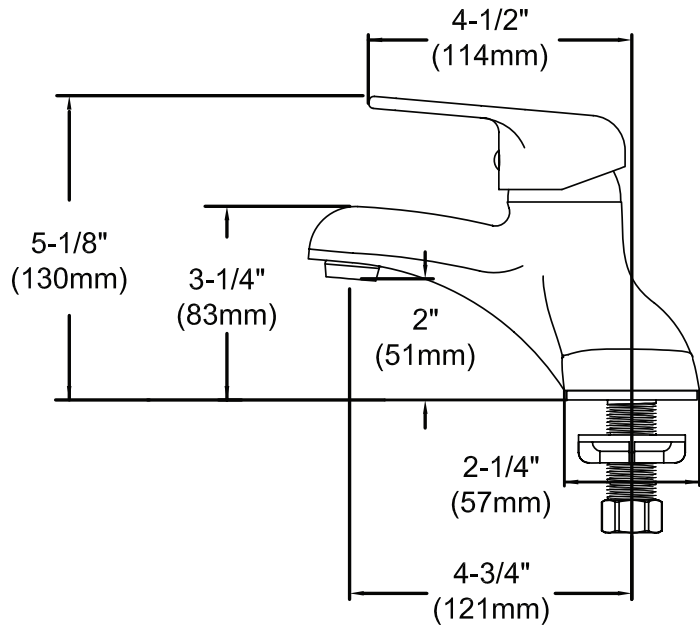

## SPECIFICATIONS

**Commercial Faucet  
Model LK422L4  
Deck Mount 4" Center Integral Spout**

### COMPLIES WITH:

- ASME/ANSI A112.18.1
- CSA B125-01
- NSF/ANSI 61
- ADA
- UPC/CUPC
- IAPMO Listed

**FRONT VIEW**

**SIDE VIEW**

|                                     |                |
|-------------------------------------|----------------|
| <b>Job Name:</b>                    | <b>Item #:</b> |
| <b>Notes:</b>                       |                |
| <b>Architect/Engineer Approval:</b> | <b>Date:</b>   |