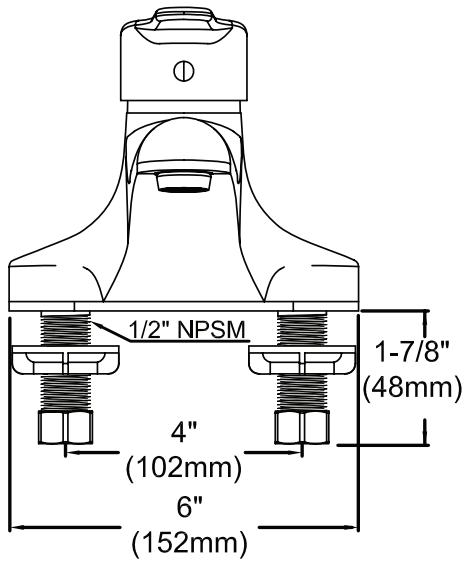

ELKAY®

SPECIFICATIONS

**Commercial Faucet
Model LK422L4
Deck Mount 4" Center Integral Spout**

GENERAL FEATURES

- Ceramic disc cartridge
- Solid brass construction
- Chrome finish

COMPLIES WITH:

- ASME/ANSI A112.18.1
- CSA B125-01
- NSF/ANSI 61
- ADA
- UPC/CUPC
- IAPMO Listed

FRONT VIEW