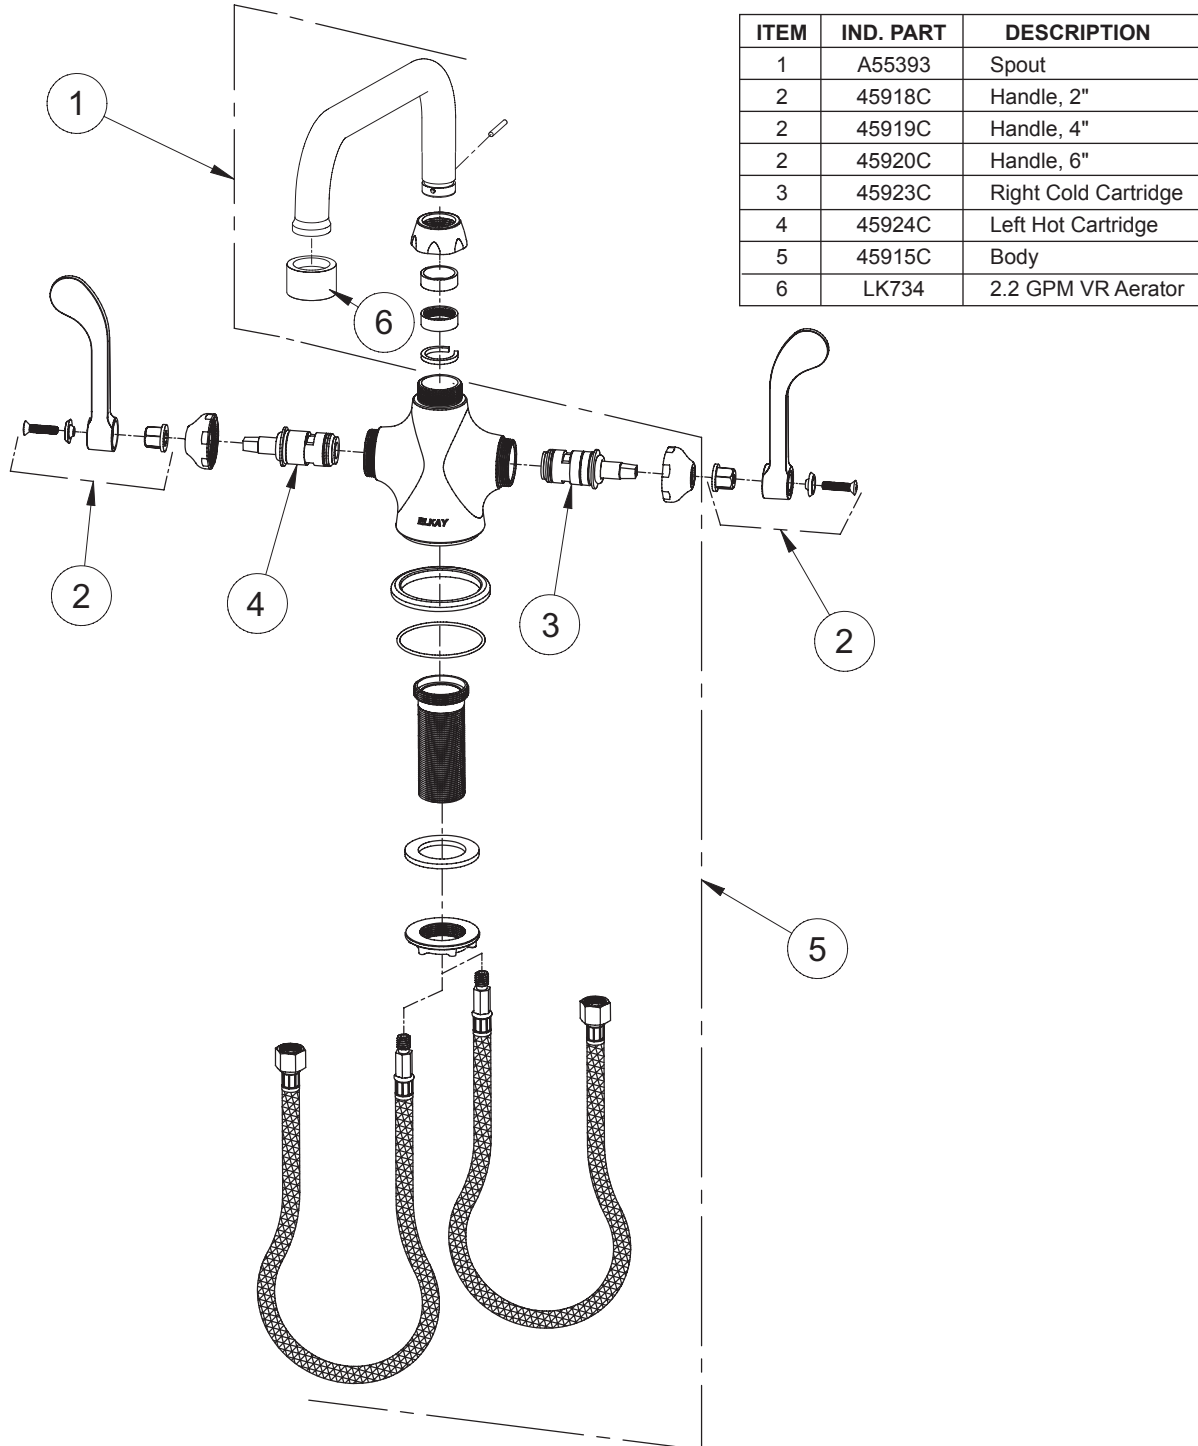

FEATURES

Model LK500AT08L2

- One hole dual handle top mount faucet
- Quarter turn ceramic disc cartridge
- Solid brass construction
- Chrome finish
- 2.2 GPM VR aerator with 1.5 and .5 GPM inserts
- Includes spout swing restriction pin

Model LK500AT08T4

- Same as LK500AT08L2 except with 4" wrist blades handles

Model LK500AT08T6

- Same as LK500AT08L2 except with 6" wrist blades handles

COMPLIES WITH:

- ASME/ANSI A112.18.1
- CSA B125-01
- NSF/ANSI 61 Annex G
- ADA
- UPC/CUPC
- IAPMO Listed
- Certified AB1953

Concealed Deck Commercial Faucet Models LK500AT08L2, LK500AT08T4, LK500AT08T6

Job Name:	Item #:
Notes:	
Architect/Engineer Approval:	Date:

SEE OTHER SIDE FOR REPLACEMENT PARTS

Concealed Deck Commercial Faucet Models LK500AT08L2, LK500AT08T4, LK500AT08T6

ITEM	IND. PART	DESCRIPTION
1	A55393	Spout
2	45918C	Handle, 2"
2	45919C	Handle, 4"
2	45920C	Handle, 6"
3	45923C	Right Cold Cartridge
4	45924C	Left Hot Cartridge
5	45915C	Body
6	LK734	2.2 GPM VR Aerator