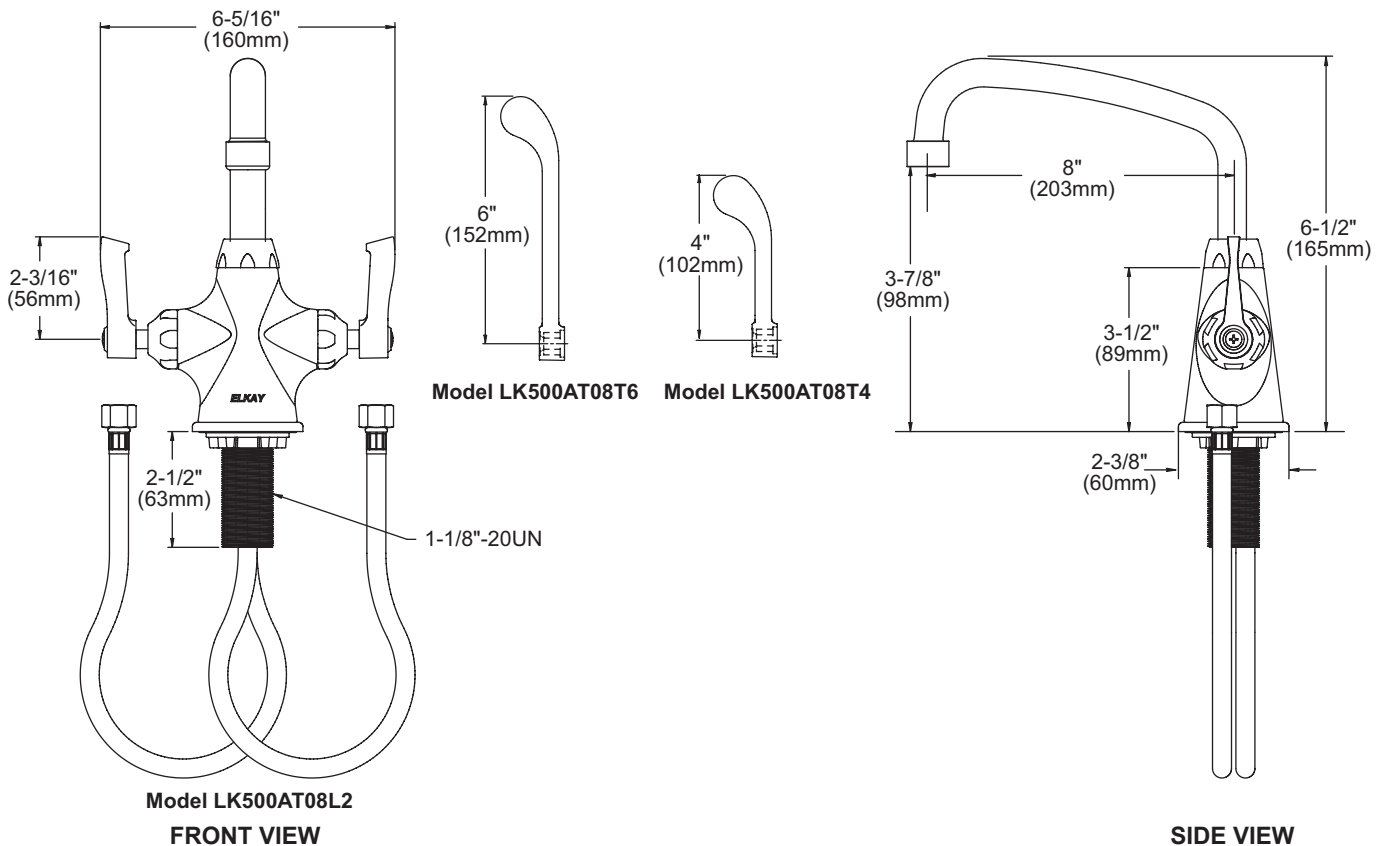

FEATURES

Model LK500AT08L2

- One hole dual handle top mount faucet
- Quarter turn ceramic disc cartridge
- Solid brass construction
- Chrome finish
- 2.2 GPM VR aerator with 1.5 and .5 GPM inserts
- Includes spout swing restriction pin

Model LK500AT08T4

- Same as LK500AT08L2 except with 4" wrist blades handles

Model LK500AT08T6

- Same as LK500AT08L2 except with 6" wrist blades handles

COMPLIES WITH:

- ASME/ANSI A112.18.1
- CSA B125-01
- NSF/ANSI 61 Annex G
- ADA
- UPC/CUPC
- IAPMO Listed
- Certified AB1953

Concealed Deck Commercial Faucet Models LK500AT08L2, LK500AT08T4, LK500AT08T6

Job Name:	Item #:
Notes:	
Architect/Engineer Approval:	Date:

SEE OTHER SIDE FOR REPLACEMENT PARTS

Concealed Deck Commercial Faucet Models LK500AT08L2, LK500AT08T4, LK500AT08T6

ITEM	IND. PART	DESCRIPTION
1	A55393	Spout
2	45918C	Handle, 2"
2	45919C	Handle, 4"
2	45920C	Handle, 6"
3	45923C	Right Cold Cartridge
4	45924C	Left Hot Cartridge
5	45915C	Body
6	LK734	2.2 GPM VR Aerator