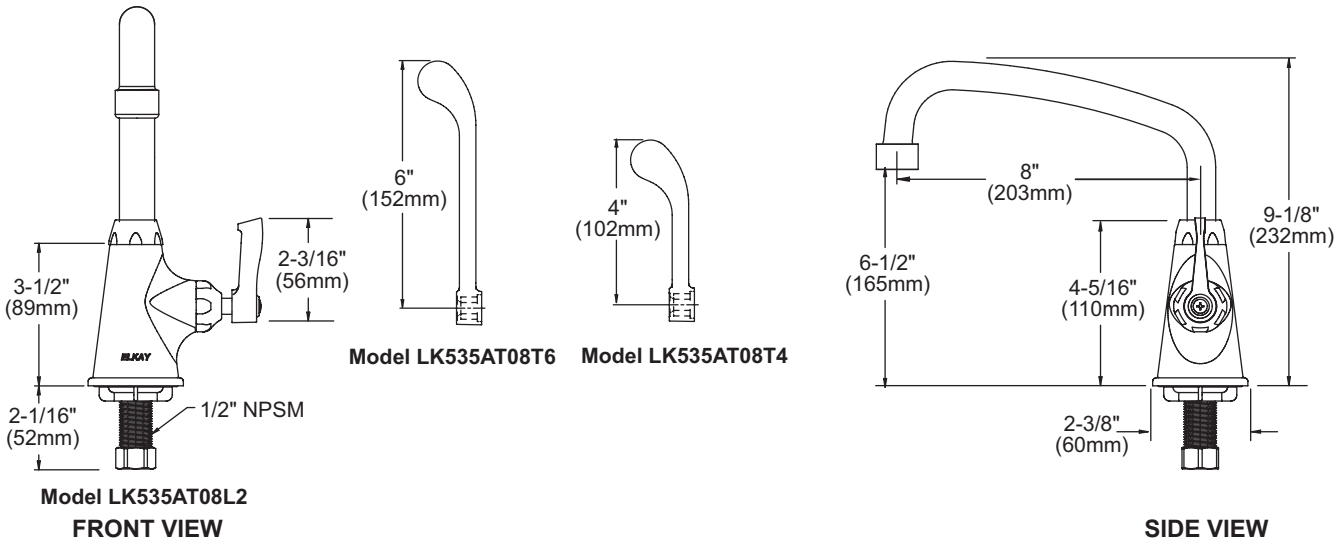

FEATURES

Model LK535AT08L2

- One hole single handle top mount faucet
- Quarter turn ceramic disc cartridge
- Solid brass construction
- Chrome finish
- 2.2 GPM VR aerator with 1.5 and .5 GPM inserts
- Includes spout swing restriction pin

Model LK535AT08T4

- Same as LK535AT08L2 except with 4" wrist blades handles

Model LK535AT08T6

- Same as LK535AT08L2 except with 6" wrist blades handles

COMPLIES WITH:

- ASME/ANSI A112.18.1
- CSA B125-01
- NSF/ANSI 61 Annex G
- ADA
- UPC/CUPC
- IAPMO Listed
- Certified AB1953

Concealed Deck Classroom Faucet Models LK535AT08L2, LK535AT08T4, LK535AT08T6

Job Name:	Item #:
Notes:	
Architect/Engineer Approval:	Date:

SEE OTHER SIDE FOR REPLACEMENT PARTS