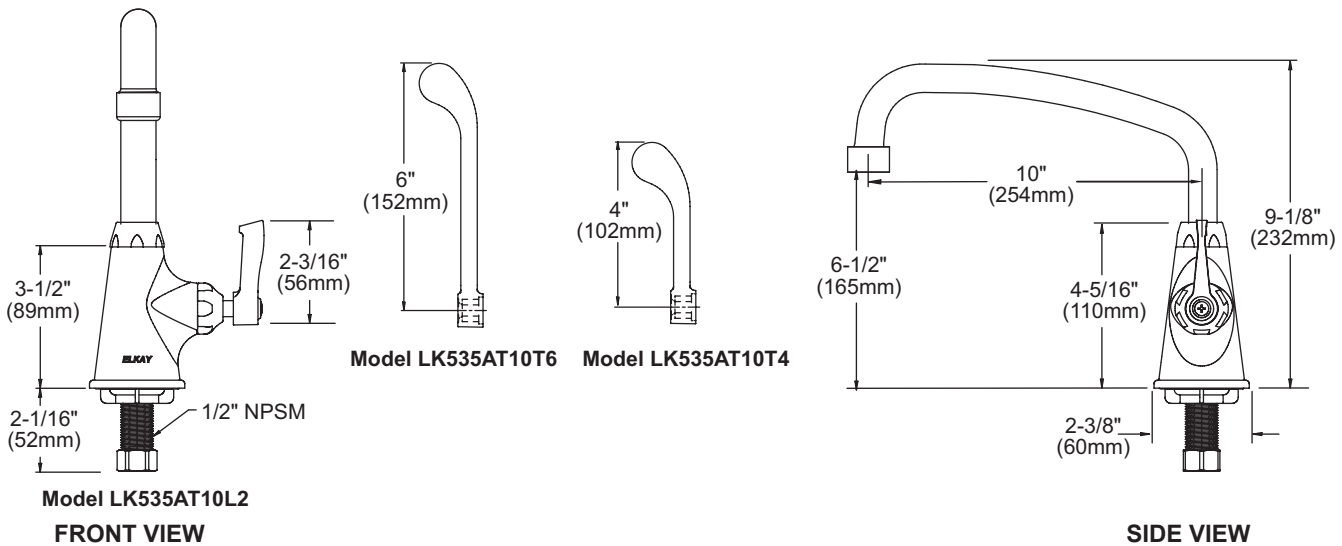

FEATURES

Model LK535AT10L2

- One hole single handle top mount faucet
- Quarter turn ceramic disc cartridge
- Solid brass construction
- Chrome finish
- 2.2 GPM VR aerator with 1.5 and .5 GPM inserts
- Includes spout swing restriction pin

Model LK535AT10T4

- Same as LK535AT10L2 except with 4" wrist blades handles

Model LK535AT10T6

- Same as LK535AT10L2 except with 6" wrist blades handles

COMPLIES WITH:

- ASME/ANSI A112.18.1
- CSA B125-01
- NSF/ANSI 61 Annex G
- ADA
- UPC/CUPC
- IAPMO Listed
- Certified AB1953

Concealed Deck Classroom Faucet Models LK535AT10L2, LK535AT10T4, LK535AT10T6

Job Name:	Item #:
Notes:	
Architect/Engineer Approval:	Date:

SEE OTHER SIDE FOR REPLACEMENT PARTS

**Concealed Deck Classroom Faucet
Models LK535AT10L2, LK535AT10T4, LK535AT10T6**