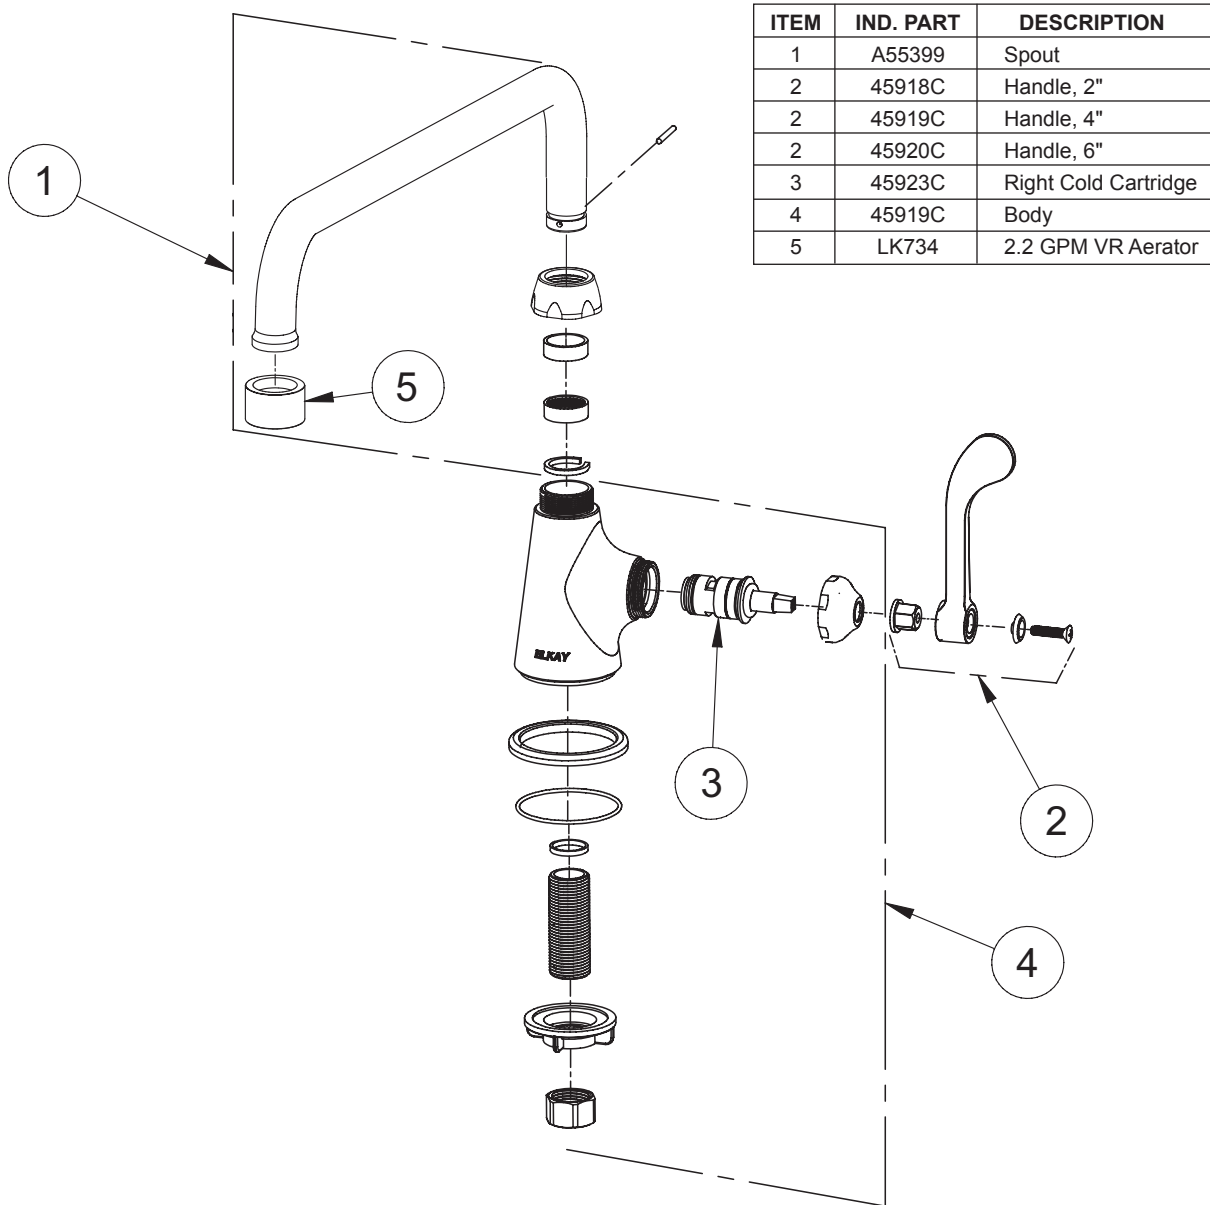

FEATURES

Model LK535AT12L2

- One hole single handle top mount faucet
- Quarter turn ceramic disc cartridge
- Solid brass construction
- Chrome finish
- 2.2 GPM VR aerator with 1.5 and .5 GPM inserts
- Includes spout swing restriction pin

Model LK535AT12T4

- Same as LK535AT12L2 except with 4" wrist blades handles

Model LK535AT12T6

- Same as LK535AT12L2 except with 6" wrist blades handles

COMPLIES WITH:

- ASME/ANSI A112.18.1
- CSA B125-01
- NSF/ANSI 61 Annex G
- ADA
- UPC/CUPC
- IAPMO Listed
- Certified AB1953

Concealed Deck Classroom Faucet Models LK535AT12L2, LK535AT12T4, LK535AT12T6

Job Name:	Item #:
Notes:	
Architect/Engineer Approval:	Date:

SEE OTHER SIDE FOR REPLACEMENT PARTS

**Concealed Deck Classroom Faucet
Models LK535AT12L2, LK535AT12T4, LK535AT12T6**

ITEM	IND. PART	DESCRIPTION
1	A55399	Spout
2	45918C	Handle, 2"
2	45919C	Handle, 4"
2	45920C	Handle, 6"
3	45923C	Right Cold Cartridge
4	45919C	Body
5	LK734	2.2 GPM VR Aerator