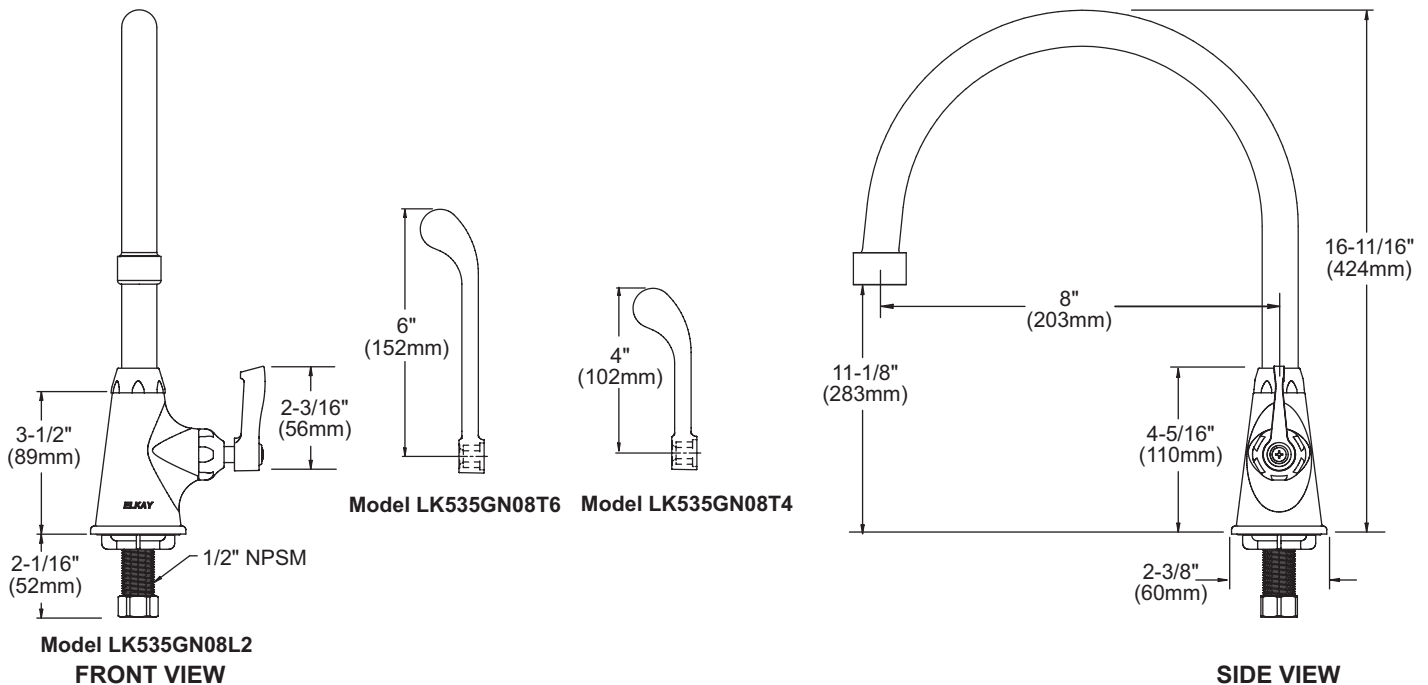

FEATURES

Model LK535GN08L2

- One hole single handle top mount faucet
- Quarter turn ceramic disc cartridge
- Solid brass construction
- Chrome finish
- 2.2 GPM VR aerator with 1.5 and .5 GPM inserts
- Includes spout swing restriction pin

Model LK535GN08T4

- Same as LK535GN08L2 except with 4" wrist blades handles

Model LK535GN08T6

- Same as LK535GN08L2 except with 6" wrist blades handles

COMPLIES WITH:

- ASME/ANSI A112.18.1
- CSA B125-01
- NSF/ANSI 61 Annex G
- ADA
- UPC/CUPC
- IAPMO Listed
- Certified AB1953

Concealed Deck Classroom Faucet Models LK535GN08L2, LK535GN08T4, LK535GN08T6

Job Name:	Item #:
Notes:	
Architect/Engineer Approval:	Date:

SEE OTHER SIDE FOR REPLACEMENT PARTS

**Concealed Deck Classroom Faucet
Models LK535GN08L2, LK535GN08T4, LK535GN08T6**