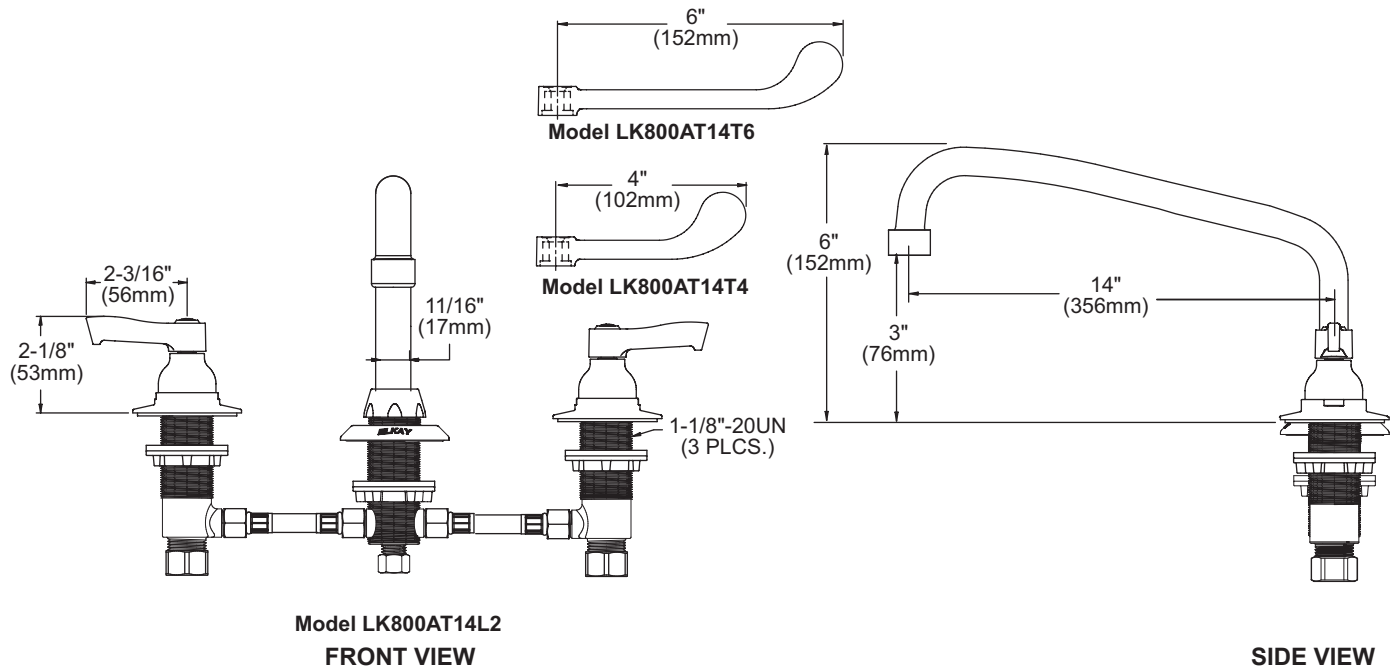

Concealed Deck 8" Center Commercial Faucet Models LK800AT14L2, LK800AT14T4, LK800AT14T6

FEATURES

Model LK800AT14L2

- Three hole dual handle under counter mount faucet
- Quarter turn ceramic disc cartridge
- Solid brass construction
- Chrome finish
- 2.2 GPM VR aerator with 1.5 and .5 GPM inserts
- Includes spout swing restriction pin

Model LK800AT14T4

- Same as LK800AT14L2 except with 4" wrist blades handles

Model LK800AT14T6

- Same as LK800AT14L2 except with 6" wrist blades handles

COMPLIES WITH:

- ASME/ANSI A112.18.1
- CSA B125-01
- NSF/ANSI 61 Annex G
- ADA
- UPC/CUPC
- IAPMO Listed
- Certified AB1953

Job Name:	Item #:
Notes:	
Architect/Engineer Approval:	Date:

SEE OTHER SIDE FOR REPLACEMENT PARTS

REPLACEMENT PARTS

Concealed Deck 8" Center Commercial Faucet Models LK800AT14L2, LK800AT14T4, LK800AT14T6

ITEM	IND. PART	DESCRIPTION
1	45963C	Spout
2	45918C	Handle, 2"
2	45919C	Handle, 4"
2	45920C	Handle, 6"
3	45923C	Right Cold Cartridge
4	45924C	Left Hot Cartridge
5	45916C	Body
6	98554C	Backflow Kit
7	LK734	2.2 GPM VR Aerator