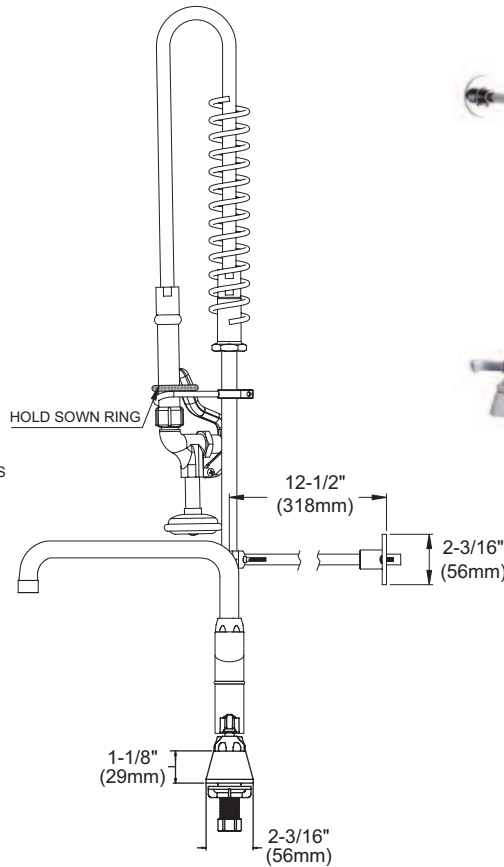

### FEATURES

- One hole dual handle top mount faucet
- Quarter turn ceramic disc cartridge
- Solid brass construction
- Chrome finish
- 1.2 GPM spray valve
- 2.2 GPM VR aerator with 1.5 and .5 GPM inserts
- Includes spout swing restriction pin
- LK843AF08LC – 8" add on faucet spout
- LK843AF10LC – 10" add on faucet spout
- LK843AF12LC – 12" add on faucet spout
- LK843AF14LC – 14" add on faucet spout

## Low Flow Exposed Deck Mount 8" Center Pre-Rinse Commercial Faucet Models LK843AF08LC, LK843AF10LC, LK843AF12LC, LK843AF14LC

**FRONT VIEW**

**SIDE VIEW**

<b>Job Name:</b>	<b>Item #:</b>
<b>Notes:</b>	
<b>Architect/Engineer Approval:</b>	<b>Date:</b>

# REPLACEMENT PARTS