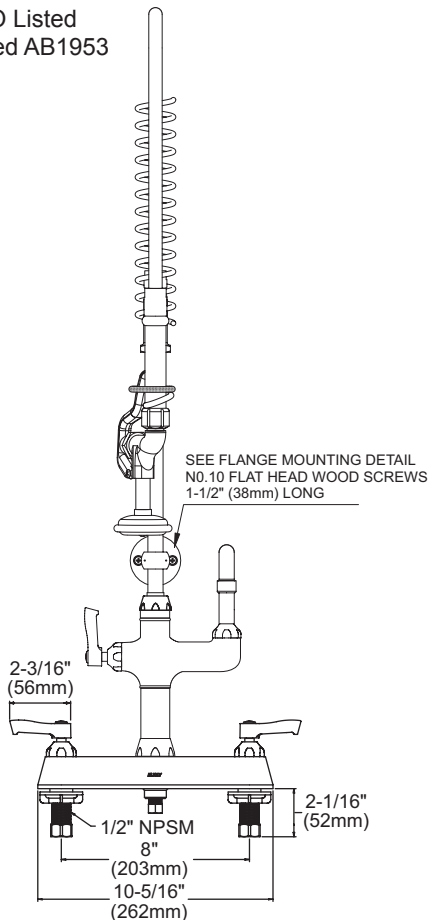

### FEATURES

- One hole dual handle top mount faucet
- Quarter turn ceramic disc cartridge
- Solid brass construction
- Chrome finish
- 1.2 GPM spray valve
- 2.2 GPM VR aerator with 1.5 and .5 GPM inserts
- Includes spout swing restriction pin
- LK843AF08LC – 8" add on faucet spout
- LK843AF10LC – 10" add on faucet spout
- LK843AF12LC – 12" add on faucet spout
- LK843AF14LC – 14" add on faucet spout

## Low Flow Exposed Deck Mount 8" Center Pre-Rinse Commercial Faucet Models LK843AF08LC, LK843AF10LC, LK843AF12LC, LK843AF14LC

**FRONT VIEW**

**SIDE VIEW**

<b>Job Name:</b>	<b>Item #:</b>
<b>Notes:</b>	
<b>Architect/Engineer Approval:</b>	<b>Date:</b>