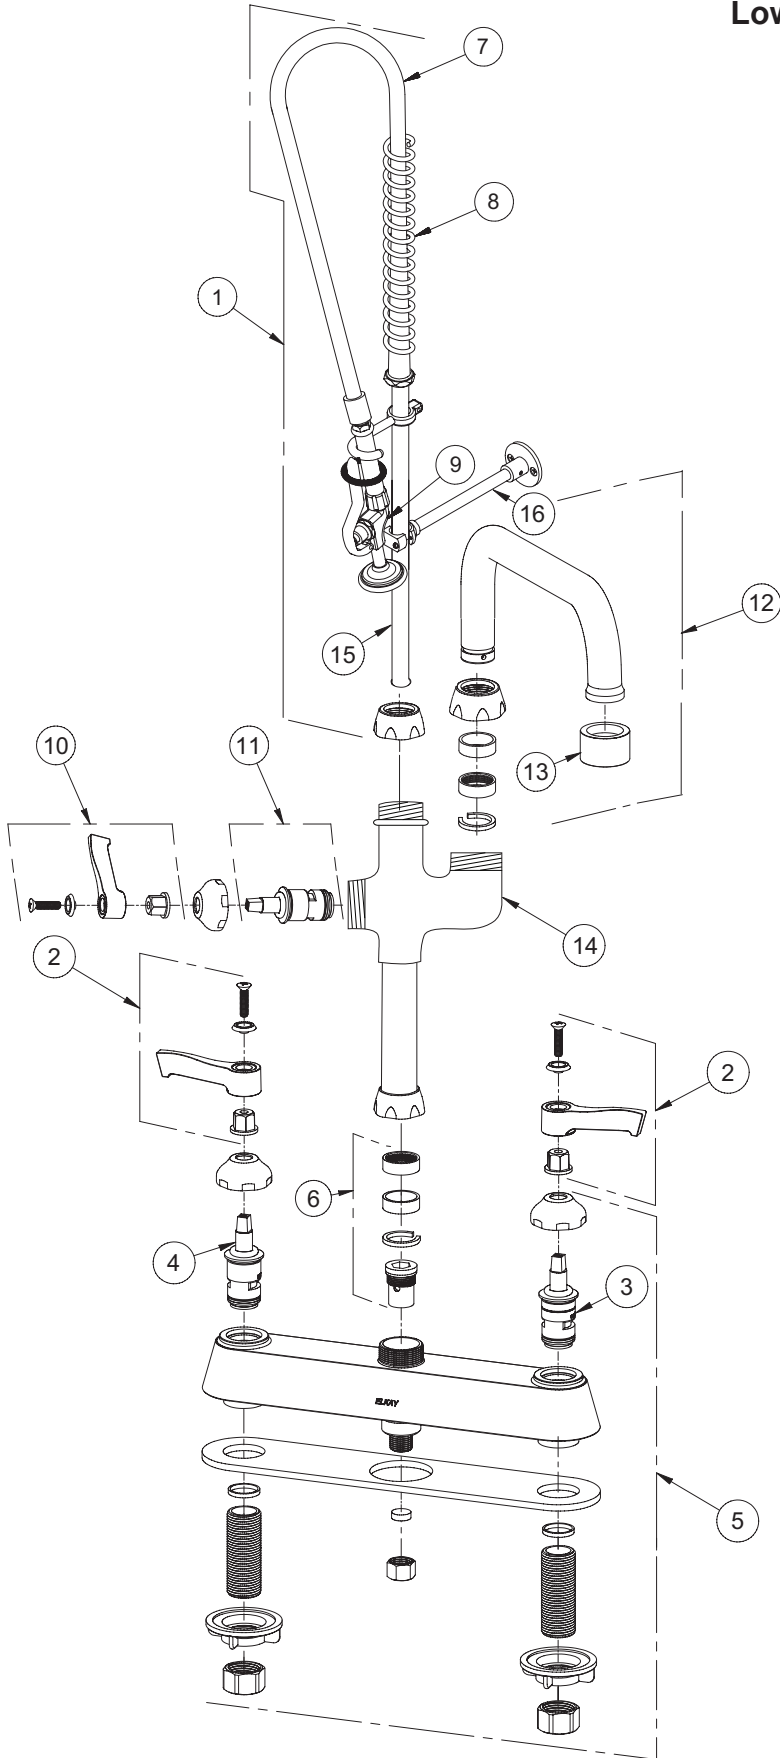

### FEATURES

- One hole dual handle top mount faucet
- Quarter turn ceramic disc cartridge
- Solid brass construction
- Chrome finish
- 1.2 GPM spray valve
- 2.2 GPM VR aerator with 1.5 and .5 GPM inserts
- Includes spout swing restriction pin
- LK843AF08LC – 8" add on faucet spout
- LK843AF10LC – 10" add on faucet spout
- LK843AF12LC – 12" add on faucet spout
- LK843AF14LC – 14" add on faucet spout

## Low Flow Exposed Deck Mount 8" Center Pre-Rinse Commercial Faucet Models LK843AF08LC, LK843AF10LC, LK843AF12LC, LK843AF14LC

**FRONT VIEW**

**SIDE VIEW**

<b>Job Name:</b>	<b>Item #:</b>
<b>Notes:</b>	
<b>Architect/Engineer Approval:</b>	<b>Date:</b>

# REPLACEMENT PARTS

## Low Flow Exposed Deck Mount 8" Center Pre-Rinse Commercial Faucet Models LK843AF08LC, LK843AF10LC, LK843AF12LC, LK843AF14LC

ITEM	IND. PART	DESCRIPTION
1	45938C	Pre-Rinse Assembly
2	45918C	Handle, 2"
3	45923C	Right Cold Cartridge
4	45924C	Left Hot Cartridge
5	45915C	Body
6	98554C	Backflow Kit
7	45943C	44" Hose
8	45944C	Spring
9	45942C	Spray Valve
10	A55385	Handle, 2"
11	P29121NL	Cartridge
12	A55393	Spout, 8"
12	A55395	Spout, 10"
12	A55399	Spout, 12"
12	45963C	Spout, 14"
13	LK734	2.2 GPM VR Aerator
14	45934C	Add On Faucet Body
15	45945C	Tall Riser
16	45946C	Support Rod