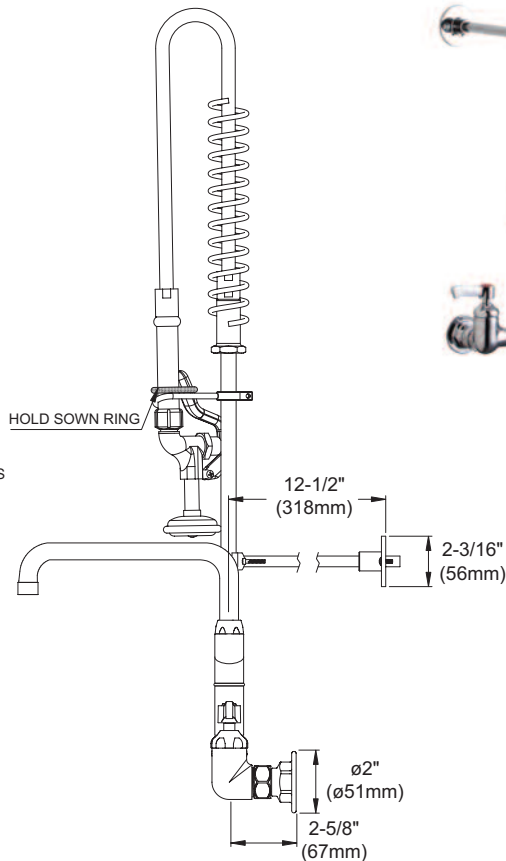

SIDE VIEW

Job Name:

Item #:

Notes:

Architect/Engineer Approval:

Date:

SEE OTHER SIDE FOR REPLACEMENT PARTS