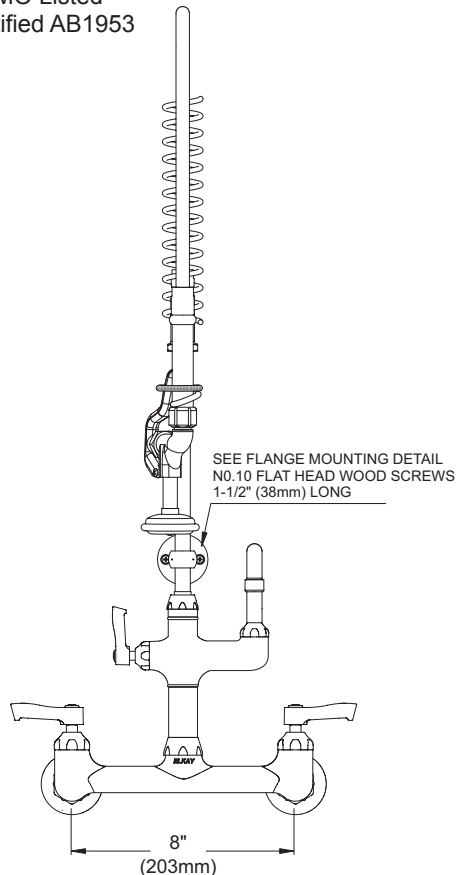

Wall Mount Pre-Rinse Commercial Faucet Models LK943AF08C, LK943AF10C, LK943AF12C, LK943AF14C

FEATURES

- Two hole dual handle wall mount faucet
- Quarter turn ceramic disc cartridge
- 1/2" adjustable inlets
- Solid brass construction
- Chrome finish
- 3.2 GPM spray valve
- 2.2 GPM VR aerator with 1.5 and .5 GPM inserts
- Includes spout swing restriction pin
- LK943AF08C – 8" add on faucet spout
  LK943AF10C – 10" add on faucet spout
  LK943AF12C – 12" add on faucet spout
  LK943AF14C – 14" add on faucet spout

COMPLIES WITH:

- ASME/ANSI A112.18.1
- CSA B125-01
- NSF/ANSI 61 Annex G
- ADA
- UPC/CUPC
- IAPMO Listed
- Certified AB1953

FRONT VIEW