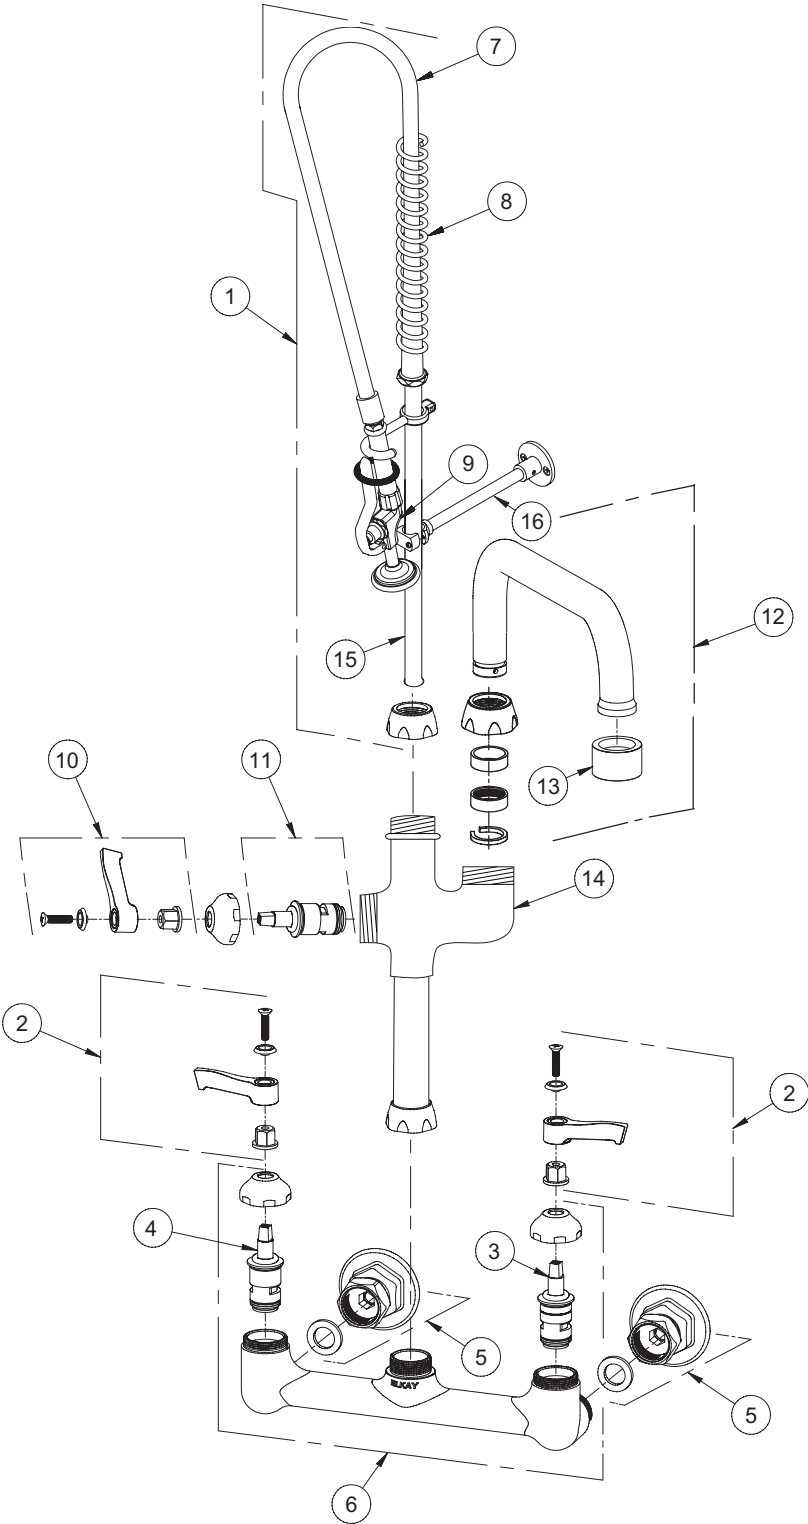

### FEATURES

- Two hole dual handle wall mount faucet
- Quarter turn ceramic disc cartridge
- 1/2" adjustable inlets
- Solid brass construction
- Chrome finish
- 3.2 GPM spray valve
- 2.2 GPM VR aerator with 1.5 and .5 GPM inserts
- Includes spout swing restriction pin
- LK943AF08C – 8" add on faucet spout  
LK943AF10C – 10" add on faucet spout  
LK943AF12C – 12" add on faucet spout  
LK943AF14C – 14" add on faucet spout

### COMPLIES WITH:

- ASME/ANSI A112.18.1
- CSA B125-01
- NSF/ANSI 61 Annex G
- ADA
- UPC/CUPC
- IAPMO Listed
- Certified AB1953

**FRONT VIEW**

**SIDE VIEW**

Job Name:

Item #:

Notes:

Architect/Engineer Approval:

# REPLACEMENT PARTS

## Wall Mount Pre-Rinse Commercial Faucet Models LK943AF08C, LK943AF10C, LK943AF12C, LK943AF14C

ITEM	IND. PART	DESCRIPTION
1	45938C	Pre-Rinse Assembly
2	45918C	Handle, 2"
3	45923C	Right Cold Cartridge
4	45924C	Left Hot Cartridge
5	A55414	1/2" Offset Shutoff
6	45912C	Body
7	45943C	44" Hose
8	45944C	Spring
9	45942C	Spray Valve
10	A55385	Handle, 2"
11	P2121NL	Cartridge
12	A55393	Spout, 8"
12	A55395	Spout, 10"
12	A55399	Spout, 12"
12	45963C	Spout, 14"
13	LK734	2.2 GPM VR Aerator
14	45934C	Add On Faucet Body
15	45945C	Tall Riser
16	45946C	Support Rod