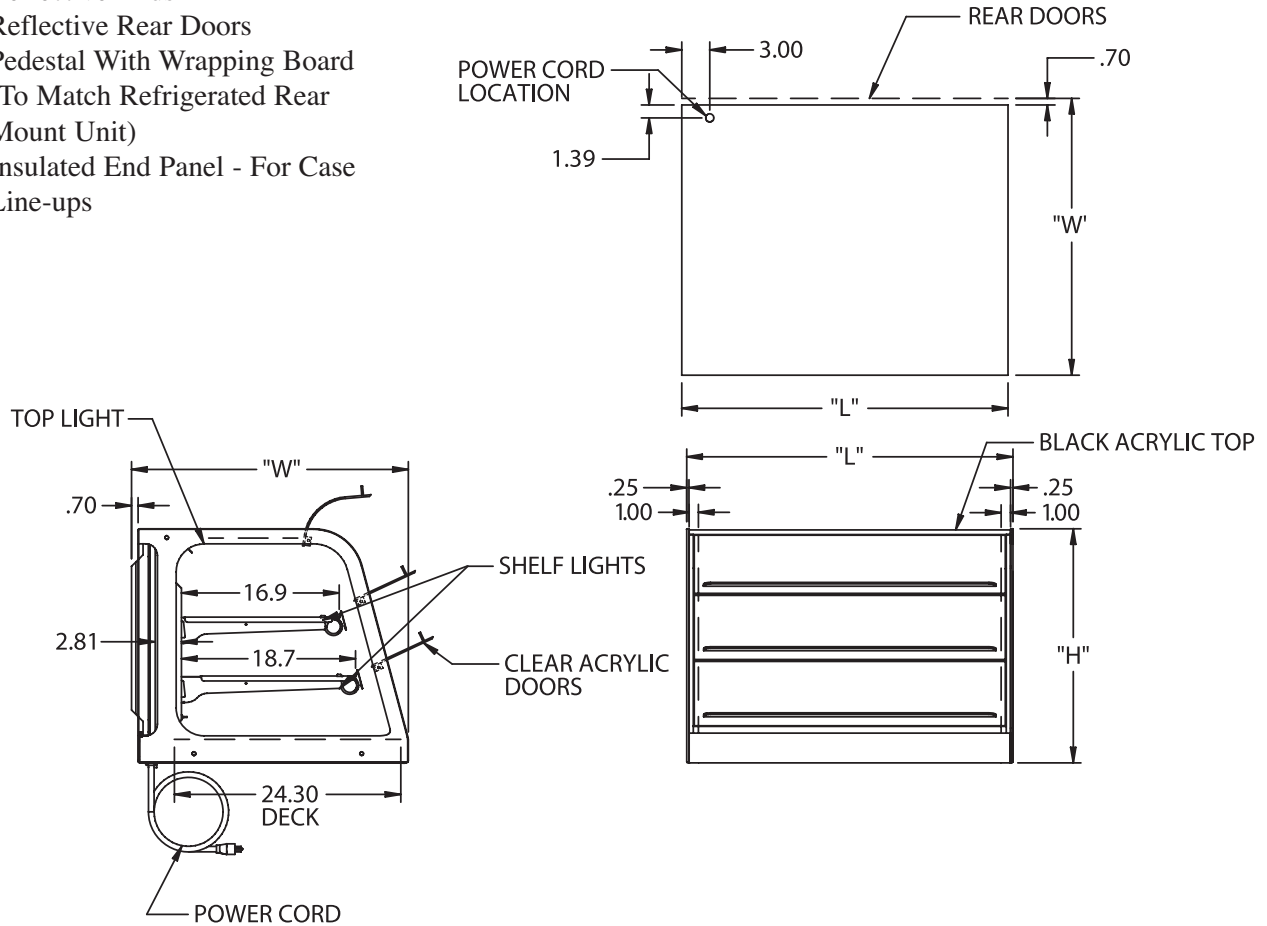

SIGNATURE SERIES

HOT SELF-SERVE COUNTER TOP MERCHANDISER

OPTIONAL ACCESSORIES:

- Reflective Ends
- Reflective Rear Doors
- Pedestal With Wrapping Board
  (To Match Refrigerated Rear Mount Unit)
- Insulated End Panel - For Case Line-ups

SPECIFICATIONS:

Model	Dimensions L W H	Shipping Weight (lbs)	Electrical 120/60/1
CH2428SS	24.0" x 29.7" x 25.1"	290	7.2 AMPS
CH3628SS	35.0" x 29.7" x 25.1"	333	10 AMPS
CH4828SS	47.0" x 29.7" x 25.1"	375	12.5 AMPS

- Due to continuing engineering improvements, specifications are subject to change without notice.

Look to Federal for Innovative Merchandising

a Standex company

Federal Industries
A Standex Company
215 Federal Avenue
Belleville WI 53508-9201
Phone: 800-356-4206
Fax: 608-424-3234
Email: geninfo@federalind.com
Web Site: www.federalind.com