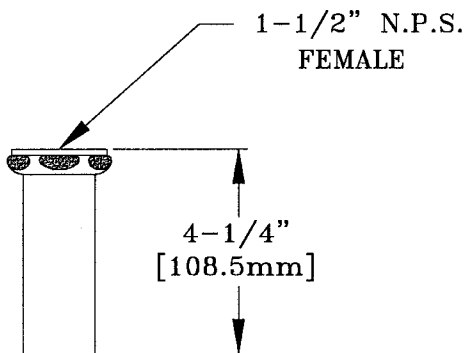

PRODUCT NAME:

TAILPIECE 1-1/2 X 4 BRASS SA

PRODUCT #

2852

SHIPPING WEIGHT:

* .25 LBS

ANSI/A112.18.1M

FISHER MANUFACTURING COMPANY