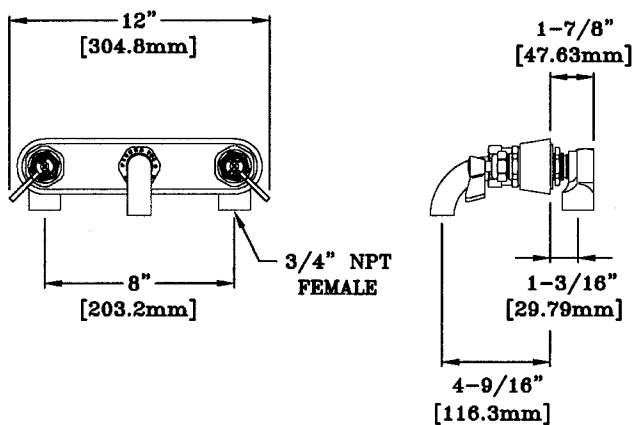

PRODUCT NAME:

BACKSPLASH FAUCET W/3" SPOUT

_____ SPECIAL CONFIGURATION
(CHECK BASE MODEL AND OPTIONS)

MODEL:

OPTIONS OR MODIFICATIONS:

- VANDAL RESISTANT KIT
- HANDLES (CROSS OR WRIST) CIRCLE STYLE
- OTHER _____