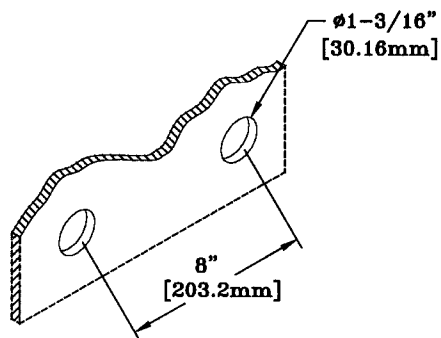

RECOMMENDED SETTINGS

- * 110°F AT 80 PSI

SYSTEM LIMITS

- * TEMP: 40°F MIN. TO 140°F MAX.
- * PRESSURE 200 PSI MAX. STATIC
- * 37 GPM @ 80 PSI

SHIPPING WEIGHT

- * 6.0 LBS

ROUGH-IN:

ANSI/A112.18.1M