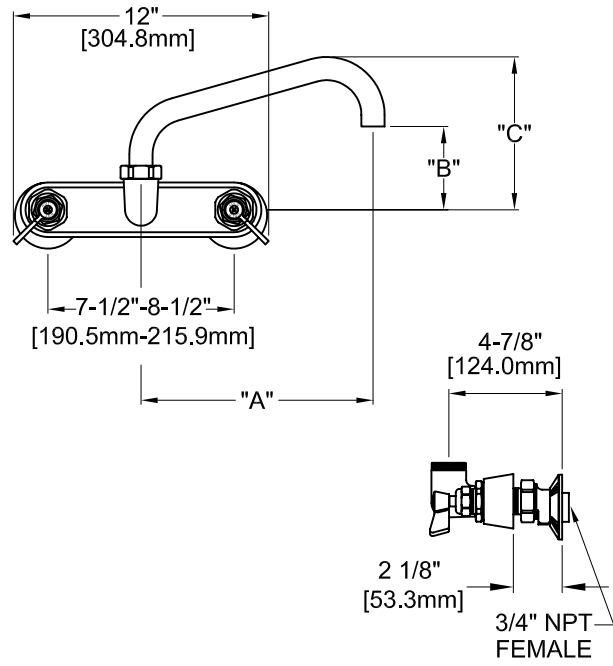

PRODUCT NAME: **STAINLESS STEEL  
8" ADJ. WALL MOUNT 3/4" FAUCET**

- MODEL:
- 48968 10" SWING SPOUT W/ LEVER HANDLES
  - 49131 10" SWING SPOUT W/ WRIST HANDLES
  - 51101 14" SWING SPOUT W/ LEVER HANDLES
  - 51160 14" SWING SPOUT W/ WRIST HANDLES

- FEATURES:
- \* ECCENTRICS ADJUST FROM 7-1/2" TO 8-1/2"
  - \* SWIVELING SEAT DISKS
  - \* HOT SIDE STEM - RIGHT HAND
  - \* COLD SIDE STEM - LEFT HAND
  - \* STAINLESS STEEL SEATS
  - \* STAINLESS STEEL SEAT SCREWS
  - \* STAINLESS STEEL HANDLE SCREWS

- SYSTEM LIMITS
- \* TEMP: 40°F MIN. TO 140°F MAX.
  - \* PRESSURE 200 PSI MAX. STATIC
  - \* 37 GPM AT 80 PSI

SHIPPING WEIGHT

- \* 9.5 LBS

\* NSF 61-9 APPROVED & LISTED  
[www.truesdail.com](http://www.truesdail.com)

MODEL	DIM "A"	DIM "B"	DIM "C"
48968	10" [254.0mm]	3-1/2" [88.9mm]	6-5/8" [168.3mm]
51101	14" [355.6mm]	4-5/8" [117.5mm]	7-3/4" [196.9mm]
49131	10" [254.0mm]	3-1/2" [88.9mm]	6-5/8" [168.3mm]
51160	14" [355.6mm]	4-5/8" [117.5mm]	7-3/4" [196.9mm]