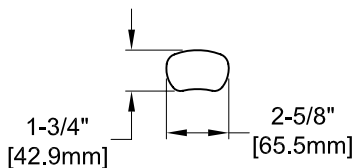

SINGLE DECK DUAL CONTROL FAUCET W/ LEVER HANDLES

SINGLE DECK DUAL CONTROL FAUCET W/ WRIST HANDLES

FOOTPRINT:

ROUGH-IN:

PRODUCT NAME: STAINLESS STEEL
SINGLE DECK DUAL CONTROL FAUCET

MODEL:

- 52760 W/ 6" SWING SPOUT W/ LEVER HANDLES
- 52779 W/ 8" SWING SPOUT W/ LEVER HANDLES
- 52787 W/ 10" SWING SPOUT W/ LEVER HANDLES
- 52795 W/ 12" SWING SPOUT W/ LEVER HANDLES
- 52809 W/ 14" SWING SPOUT W/ LEVER HANDLES
- 52817 W/ 16" SWING SPOUT W/ LEVER HANDLES
- 57266 W/ 6" SWING SPOUT W/ WRIST HANDLES
- 57274 W/ 8" SWING SPOUT W/ WRIST HANDLES
- 57282 W/ 10" SWING SPOUT W/ WRIST HANDLES
- 57290 W/ 12" SWING SPOUT W/ WRIST HANDLES
- 57304 W/ 14" SWING SPOUT W/ WRIST HANDLES
- 57312 W/ 16" SWING SPOUT W/ WRIST HANDLES

FEATURES

CONTROL VALVE

- * SINGLE DECK DUAL CONTROL
- * STAINLESS STEEL CONSTRUCTION
- * SWIVELLING SEAT DISKS
- * HOT SIDE STEM - RIGHT HAND
- * COLD SIDE STEM - LEFT HAND
- * LEVER HANDLES OR WRIST HANDLES
- * STAINLESS STEEL BRAIDED HOSE

SYSTEM LIMITS

- * TEMP: 40°F MIN. TO 140°F MAX. STATIC
- * PRESSURE 200 PSI MAX.
- * 2.20 GPM AT 80 PSI

SHIPPING WEIGHT

- * 4.75 LBS

* NSF 61-9 APPROVED & LISTED

www.truesdail.com

MODELS	DIM "A"	DIM "B"	DIM "C"
52760 57266	3" [76.2mm]	6-5/8" [168.3mm]	6" [152mm]
52779 57274	3-1/4" [82.6mm]	7-1/8" [181.0mm]	8" [204mm]
52787 57282	3-7/8" [98.4mm]	7-5/8" [193.7mm]	10" [254mm]
52795 57290	4-1/2" [114.3mm]	8-1/8" [206.4mm]	12" [305mm]
52809 57304	5-1/8" [130.2mm]	9" [228.6mm]	14" [356mm]
52817 57312	5" [149.2mm]	9-5/8" [244.5mm]	16" [406mm]