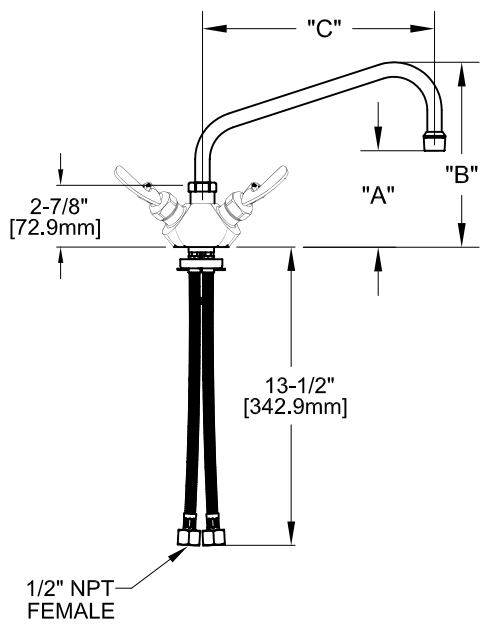

SINGLE DECK DUAL CONTROL FAUCET W/ LEVER HANDLES

SINGLE DECK DUAL CONTROL FAUCET W/ WRIST HANDLES

FOOTPRINT:

ROUGH-IN:

PRODUCT NAME: STAINLESS STEEL
SINGLE DECK DUAL CONTROL FAUCET

MODEL:

- 52760 W/ 6" SWING SPOUT W/ LEVER HANDLES
- 52779 W/ 8" SWING SPOUT W/ LEVER HANDLES
- 52787 W/ 10" SWING SPOUT W/ LEVER HANDLES
- 52795 W/ 12" SWING SPOUT W/ LEVER HANDLES
- 52809 W/ 14" SWING SPOUT W/ LEVER HANDLES
- 52817 W/ 16" SWING SPOUT W/ LEVER HANDLES
- 57266 W/ 6" SWING SPOUT W/ WRIST HANDLES
- 57274 W/ 8" SWING SPOUT W/ WRIST HANDLES
- 57282 W/ 10" SWING SPOUT W/ WRIST HANDLES
- 57290 W/ 12" SWING SPOUT W/ WRIST HANDLES
- 57304 W/ 14" SWING SPOUT W/ WRIST HANDLES
- 57312 W/ 16" SWING SPOUT W/ WRIST HANDLES

FEATURES

CONTROL VALVE

- * SINGLE DECK DUAL CONTROL
- * STAINLESS STEEL CONSTRUCTION
- * SWIVELLING SEAT DISKS
- * HOT SIDE STEM - RIGHT HAND
- * COLD SIDE STEM - LEFT HAND
- * LEVER HANDLES OR WRIST HANDLES
- * STAINLESS STEEL BRAIDED HOSE

SYSTEM LIMITS

- * TEMP: 40°F MIN. TO 140°F MAX. STATIC
- * PRESSURE 200 PSI MAX.
- * 2.20 GPM AT 80 PSI

SHIPPING WEIGHT

- * 4.75 LBS

* NSF 61-9 APPROVED & LISTED

www.truesdail.com

MODELS	DIM "A"	DIM "B"	DIM "C"
52760 57266	3" [76.2mm]	6-5/8" [168.3mm]	6" [152mm]
52779 57274	3-1/4" [82.6mm]	7-1/8" [181.0mm]	8" [204mm]
52787 57282	3-7/8" [98.4mm]	7-5/8" [193.7mm]	10" [254mm]
52795 57290	4-1/2" [114.3mm]	8-1/8" [206.4mm]	12" [305mm]
52809 57304	5-1/8" [130.2mm]	9" [228.6mm]	14" [356mm]
52817 57312	5" [149.2mm]	9-5/8" [244.5mm]	16" [406mm]