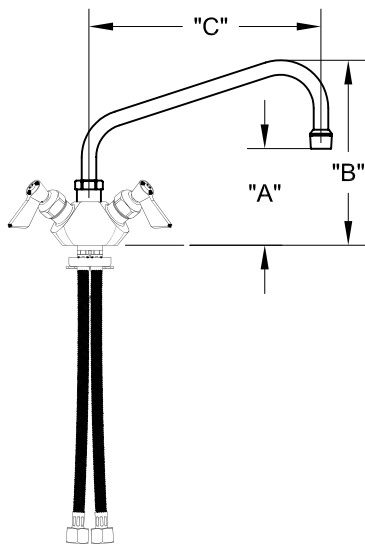

SINGLE DECK DUAL CONTROL FAUCET W/ LEVER HANDLES

SINGLE DECK DUAL CONTROL FAUCET W/ WRIST HANDLES

FOOTPRINT:

ROUGH-IN:

PRODUCT NAME: STAINLESS STEEL
SINGLE DECK DUAL CONTROL FAUCET

MODEL:

- 52760 W/ 6" SWING SPOUT W/ LEVER HANDLES
- 52779 W/ 8" SWING SPOUT W/ LEVER HANDLES
- 52787 W/ 10" SWING SPOUT W/ LEVER HANDLES
- 52795 W/ 12" SWING SPOUT W/ LEVER HANDLES
- 52809 W/ 14" SWING SPOUT W/ LEVER HANDLES
- 52817 W/ 16" SWING SPOUT W/ LEVER HANDLES
- 57266 W/ 6" SWING SPOUT W/ WRIST HANDLES
- 57274 W/ 8" SWING SPOUT W/ WRIST HANDLES
- 57282 W/ 10" SWING SPOUT W/ WRIST HANDLES
- 57290 W/ 12" SWING SPOUT W/ WRIST HANDLES
- 57304 W/ 14" SWING SPOUT W/ WRIST HANDLES
- 57312 W/ 16" SWING SPOUT W/ WRIST HANDLES

FEATURES

CONTROL VALVE

- * SINGLE DECK DUAL CONTROL
- * STAINLESS STEEL CONSTRUCTION
- * SWIVELLING SEAT DISKS
- * HOT SIDE STEM - RIGHT HAND
- * COLD SIDE STEM - LEFT HAND
- * LEVER HANDLES OR WRIST HANDLES
- * STAINLESS STEEL BRAIDED HOSE

SYSTEM LIMITS

- * TEMP: 40°F MIN. TO 140°F MAX. STATIC
- * PRESSURE 200 PSI MAX.
- * 2.20 GPM AT 80 PSI

SHIPPING WEIGHT

- * 4.75 LBS

* NSF 61-9 APPROVED & LISTED

www.truesdail.com

MODELS	DIM "A"	DIM "B"	DIM "C"
52760 57266	3" [76.2mm]	6-5/8" [168.3mm]	6" [152mm]
52779 57274	3-1/4" [82.6mm]	7-1/8" [181.0mm]	8" [204mm]
52787 57282	3-7/8" [98.4mm]	7-5/8" [193.7mm]	10" [254mm]
52795 57290	4-1/2" [114.3mm]	8-1/8" [206.4mm]	12" [305mm]
52809 57304	5-1/8" [130.2mm]	9" [228.6mm]	14" [356mm]
52817 57312	5" [149.2mm]	9-5/8" [244.5mm]	16" [406mm]