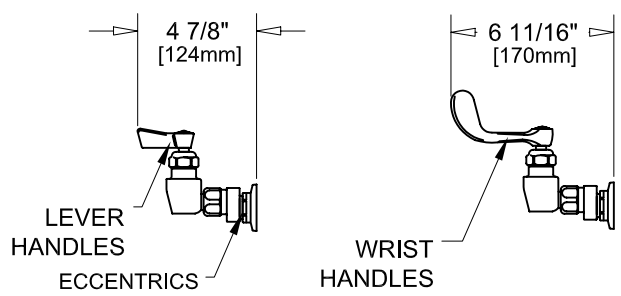

PRODUCT NAME: STAINLESS STEEL
7-1/2" - 8-1/2" ADJUSTABLE WALL FAUCET

7-1/2" - 8-1/2" ADJ. WALL W/ LEVER HANDLES

7-1/2" - 8-1/2" ADJ. WALL W/ WRIST HANDLES

7-1/2" - 8-1/2" ADJ. WALL

ROUGH-IN:

MODEL:

- 53104 W/ 6" SWING SPOUT W/ LEVER HANDLES
- 53112 W/ 8" SWING SPOUT W/ LEVER HANDLES
- 53120 W/ 10" SWING SPOUT W/ LEVER HANDLES
- 53139 W/ 12" SWING SPOUT W/ LEVER HANDLES
- 53147 W/ 14" SWING SPOUT W/ LEVER HANDLES
- 53155 W/ 16" SWING SPOUT W/ LEVER HANDLES
- 57452 W/ 6" SWING SPOUT W/ WRIST HANDLES
- 57460 W/ 8" SWING SPOUT W/ WRIST HANDLES
- 57479 W/ 10" SWING SPOUT W/ WRIST HANDLES
- 57487 W/ 12" SWING SPOUT W/ WRIST HANDLES
- 57495 W/ 14" SWING SPOUT W/ WRIST HANDLES
- 57509 W/ 16" SWING SPOUT W/ WRIST HANDLES

FEATURES

- CONTROL VALVE**
- * 7-1/2" - 8-1/2" ADJUSTABLE WALL MOUNT
 - * ECCENTRICS
 - * STAINLESS STEEL CONSTRUCTION
 - * SWIVELLING SEAT DISKS
 - * HOT SIDE STEM - RIGHT HAND
 - * COLD SIDE STEM - LEFT HAND
 - * LEVER HANDLES OR WRIST HANDLES
 - * SWING SPOUT

SYSTEM LIMITS

- * TEMP: 40°F MIN. TO 140°F MAX.

SHIPPING WEIGHT

- * 5.0 LBS

* NSF 61-9 APPROVED & LISTED

www.truedail.com

MODELS	DIM "A"	DIM "B"	DIM "C"
53104 57452	2-1/4" [57mm]	5-7/8" [149mm]	6" [152mm]
53112 57460	2-1/2" [64mm]	6-3/8" [162mm]	8" [204mm]
53120 57479	3-1/8" [79mm]	6-7/8" [175mm]	10" [254mm]
53139 57487	3-3/4" [95mm]	7-3/8" [187mm]	12" [305mm]
53147 57495	4-3/8" [111mm]	8-1/4" [210mm]	14" [356mm]
53155 57509	5" [127mm]	8-7/8" [225mm]	16" [406mm]