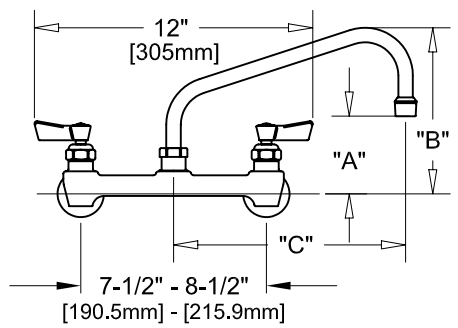

PRODUCT NAME: STAINLESS STEEL
7-1/2" - 8-1/2" ADJUSTABLE WALL FAUCET

7-1/2" - 8-1/2" ADJ. WALL W/ LEVER HANDLES

7-1/2" - 8-1/2" ADJ. WALL W/ WRIST HANDLES

7-1/2" - 8-1/2" ADJ. WALL

ROUGH-IN:

MODEL:

- 53104 W/ 6" SWING SPOUT W/ LEVER HANDLES
- 53112 W/ 8" SWING SPOUT W/ LEVER HANDLES
- 53120 W/ 10" SWING SPOUT W/ LEVER HANDLES
- 53139 W/ 12" SWING SPOUT W/ LEVER HANDLES
- 53147 W/ 14" SWING SPOUT W/ LEVER HANDLES
- 53155 W/ 16" SWING SPOUT W/ LEVER HANDLES
- 57452 W/ 6" SWING SPOUT W/ WRIST HANDLES
- 57460 W/ 8" SWING SPOUT W/ WRIST HANDLES
- 57479 W/ 10" SWING SPOUT W/ WRIST HANDLES
- 57487 W/ 12" SWING SPOUT W/ WRIST HANDLES
- 57495 W/ 14" SWING SPOUT W/ WRIST HANDLES
- 57509 W/ 16" SWING SPOUT W/ WRIST HANDLES

FEATURES

- CONTROL VALVE**
- * 7-1/2" - 8-1/2" ADJUSTABLE WALL MOUNT
 - * ECCENTRICS
 - * STAINLESS STEEL CONSTRUCTION
 - * SWIVELLING SEAT DISKS
 - * HOT SIDE STEM - RIGHT HAND
 - * COLD SIDE STEM - LEFT HAND
 - * LEVER HANDLES OR WRIST HANDLES
 - * SWING SPOUT

SYSTEM LIMITS

- * TEMP: 40°F MIN. TO 140°F MAX.

SHIPPING WEIGHT

- * 5.0 LBS

* NSF 61-9 APPROVED & LISTED

www.truedail.com

MODELS	DIM "A"	DIM "B"	DIM "C"
53104 57452	2-1/4" [57mm]	5-7/8" [149mm]	6" [152mm]
53112 57460	2-1/2" [64mm]	6-3/8" [162mm]	8" [204mm]
53120 57479	3-1/8" [79mm]	6-7/8" [175mm]	10" [254mm]
53139 57487	3-3/4" [95mm]	7-3/8" [187mm]	12" [305mm]
53147 57495	4-3/8" [111mm]	8-1/4" [210mm]	14" [356mm]
53155 57509	5" [127mm]	8-7/8" [225mm]	16" [406mm]