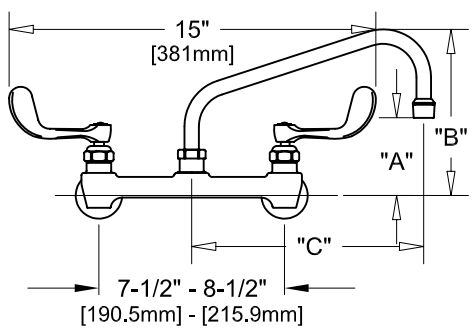

PRODUCT NAME: STAINLESS STEEL
7-1/2" - 8-1/2" ADJUSTABLE WALL FAUCET

7-1/2" - 8-1/2" ADJ. WALL W/ LEVER HANDLES

7-1/2" - 8-1/2" ADJ. WALL W/ WRIST HANDLES

7-1/2" - 8-1/2" ADJ. WALL

ROUGH-IN:

MODEL:

- 53104 W/ 6" SWING SPOUT W/ LEVER HANDLES
- 53112 W/ 8" SWING SPOUT W/ LEVER HANDLES
- 53120 W/ 10" SWING SPOUT W/ LEVER HANDLES
- 53139 W/ 12" SWING SPOUT W/ LEVER HANDLES
- 53147 W/ 14" SWING SPOUT W/ LEVER HANDLES
- 53155 W/ 16" SWING SPOUT W/ LEVER HANDLES
- 57452 W/ 6" SWING SPOUT W/ WRIST HANDLES
- 57460 W/ 8" SWING SPOUT W/ WRIST HANDLES
- 57479 W/ 10" SWING SPOUT W/ WRIST HANDLES
- 57487 W/ 12" SWING SPOUT W/ WRIST HANDLES
- 57495 W/ 14" SWING SPOUT W/ WRIST HANDLES
- 57509 W/ 16" SWING SPOUT W/ WRIST HANDLES

FEATURES

- CONTROL VALVE**
- * 7-1/2" - 8-1/2" ADJUSTABLE WALL MOUNT
 - * ECCENTRICS
 - * STAINLESS STEEL CONSTRUCTION
 - * SWIVELLING SEAT DISKS
 - * HOT SIDE STEM - RIGHT HAND
 - * COLD SIDE STEM - LEFT HAND
 - * LEVER HANDLES OR WRIST HANDLES
 - * SWING SPOUT

SYSTEM LIMITS

- * TEMP: 40°F MIN. TO 140°F MAX.

SHIPPING WEIGHT

- * 5.0 LBS

* NSF 61-9 APPROVED & LISTED

www.truedail.com

MODELS	DIM "A"	DIM "B"	DIM "C"
53104 57452	2-1/4" [57mm]	5-7/8" [149mm]	6" [152mm]
53112 57460	2-1/2" [64mm]	6-3/8" [162mm]	8" [204mm]
53120 57479	3-1/8" [79mm]	6-7/8" [175mm]	10" [254mm]
53139 57487	3-3/4" [95mm]	7-3/8" [187mm]	12" [305mm]
53147 57495	4-3/8" [111mm]	8-1/4" [210mm]	14" [356mm]
53155 57509	5" [127mm]	8-7/8" [225mm]	16" [406mm]