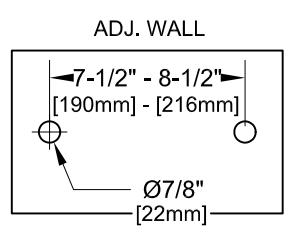

PRODUCT NAME: STAINLESS STEEL
7-1/2" - 8-1/2" ADJUSTABLE WALL FAUCET

7-1/2" - 8-1/2" ADJ. WALL W/ LEVER HANDLES

7-1/2" - 8-1/2" ADJ. WALL W/ WRIST HANDLES

7-1/2" - 8-1/2" ADJ. WALL

ROUGH-IN:

MODEL:

- 53104 W/ 6" SWING SPOUT W/ LEVER HANDLES
- 53112 W/ 8" SWING SPOUT W/ LEVER HANDLES
- 53120 W/ 10" SWING SPOUT W/ LEVER HANDLES
- 53139 W/ 12" SWING SPOUT W/ LEVER HANDLES
- 53147 W/ 14" SWING SPOUT W/ LEVER HANDLES
- 53155 W/ 16" SWING SPOUT W/ LEVER HANDLES
- 57452 W/ 6" SWING SPOUT W/ WRIST HANDLES
- 57460 W/ 8" SWING SPOUT W/ WRIST HANDLES
- 57479 W/ 10" SWING SPOUT W/ WRIST HANDLES
- 57487 W/ 12" SWING SPOUT W/ WRIST HANDLES
- 57495 W/ 14" SWING SPOUT W/ WRIST HANDLES
- 57509 W/ 16" SWING SPOUT W/ WRIST HANDLES

FEATURES

- CONTROL VALVE**
- * 7-1/2" - 8-1/2" ADJUSTABLE WALL MOUNT
 - * ECCENTRICS
 - * STAINLESS STEEL CONSTRUCTION
 - * SWIVELLING SEAT DISKS
 - * HOT SIDE STEM - RIGHT HAND
 - * COLD SIDE STEM - LEFT HAND
 - * LEVER HANDLES OR WRIST HANDLES
 - * SWING SPOUT

SYSTEM LIMITS

- * TEMP: 40°F MIN. TO 140°F MAX.

SHIPPING WEIGHT

- * 5.0 LBS

* NSF 61-9 APPROVED & LISTED

www.truedail.com

MODELS	DIM "A"	DIM "B"	DIM "C"
53104 57452	2-1/4" [57mm]	5-7/8" [149mm]	6" [152mm]
53112 57460	2-1/2" [64mm]	6-3/8" [162mm]	8" [204mm]
53120 57479	3-1/8" [79mm]	6-7/8" [175mm]	10" [254mm]
53139 57487	3-3/4" [95mm]	7-3/8" [187mm]	12" [305mm]
53147 57495	4-3/8" [111mm]	8-1/4" [210mm]	14" [356mm]
53155 57509	5" [127mm]	8-7/8" [225mm]	16" [406mm]