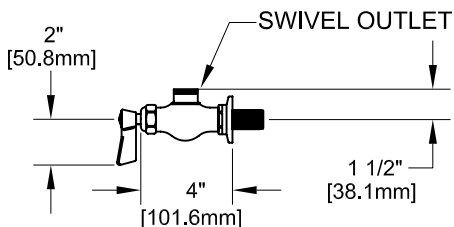

SINGLE WALL CONTROL VALVE W/ LEVER HANDLES

SINGLE WALL CONTROL VALVE W/ WRIST HANDLES

SINGLE WALL FAUCET

ROUGH-IN:

PRODUCT NAME: STAINLESS STEEL  
SINGLE WALL CONTROL VALVE

- MODEL:
- 69213 SWIVEL OUTLET WITH LEVER HANDLES
  - 69248 SWIVEL OUTLET WITH WRIST HANDLES
  - 53309 RIGID OUTLET WITH LEVER HANDLES
  - 53317 RIGID OUTLET WITH WRIST HANDLES

- FEATURES
- CONTROL VALVE
- \* SINGLE WALL MOUNT
  - \* CONCENTRICS OR ECCENTRICS
  - \* STAINLESS STEEL CONSTRUCTION
  - \* SWIVELLING SEAT DISKS
  - \* HOT SIDE STEM - RIGHT HAND
  - \* COLD SIDE STEM - LEFT HAND
  - \* LEVER HANDLES OR WRIST HANDLES
  - \* 1/2" CLOSE ELBOWS

- SYSTEM LIMITS
- \* TEMP: 40°F MIN. TO 140°F MAX.

- SHIPPING WEIGHT
- \* 5.0 LBS

- \* NSF 61-9 APPROVED & LISTED
- [www.truesdail.com](http://www.truesdail.com)