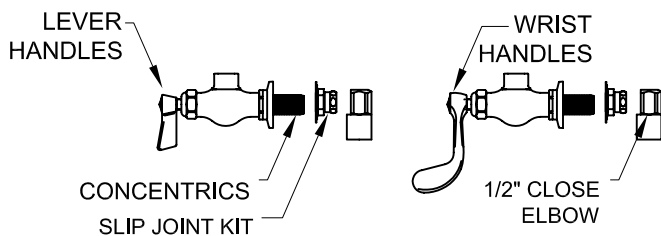

SINGLE WALL CONTROL VALVE W/ LEVER HANDLES

SINGLE WALL CONTROL VALVE W/ WRIST HANDLES

SINGLE WALL FAUCET

ROUGH-IN:

PRODUCT NAME: STAINLESS STEEL  
SINGLE WALL CONTROL VALVE

- MODEL:
- 69213 SWIVEL OUTLET WITH LEVER HANDLES
  - 69248 SWIVEL OUTLET WITH WRIST HANDLES
  - 53309 RIGID OUTLET WITH LEVER HANDLES
  - 53317 RIGID OUTLET WITH WRIST HANDLES

- FEATURES
- CONTROL VALVE
- \* SINGLE WALL MOUNT
  - \* CONCENTRICS OR ECCENTRICS
  - \* STAINLESS STEEL CONSTRUCTION
  - \* SWIVELLING SEAT DISKS
  - \* HOT SIDE STEM - RIGHT HAND
  - \* COLD SIDE STEM - LEFT HAND
  - \* LEVER HANDLES OR WRIST HANDLES
  - \* 1/2" CLOSE ELBOWS