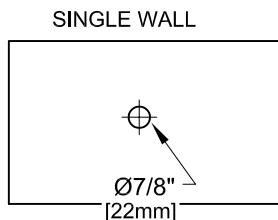

SINGLE WALL CONTROL VALVE W/ LEVER HANDLES

SINGLE WALL CONTROL VALVE W/ WRIST HANDLES

SINGLE WALL FAUCET

ROUGH-IN:

PRODUCT NAME: STAINLESS STEEL  
SINGLE WALL CONTROL VALVE

- MODEL:
- 69213 SWIVEL OUTLET WITH LEVER HANDLES
  - 69248 SWIVEL OUTLET WITH WRIST HANDLES
  - 53309 RIGID OUTLET WITH LEVER HANDLES
  - 53317 RIGID OUTLET WITH WRIST HANDLES

- FEATURES
- CONTROL VALVE
- \* SINGLE WALL MOUNT
  - \* CONCENTRICS OR ECCENTRICS
  - \* STAINLESS STEEL CONSTRUCTION
  - \* SWIVELLING SEAT DISKS
  - \* HOT SIDE STEM - RIGHT HAND
  - \* COLD SIDE STEM - LEFT HAND
  - \* LEVER HANDLES OR WRIST HANDLES
  - \* 1/2" CLOSE ELBOWS

- SYSTEM LIMITS
- \* TEMP: 40°F MIN. TO 140°F MAX.

- SHIPPING WEIGHT
- \* 5.0 LBS

- \* NSF 61-9 APPROVED & LISTED
- [www.truesdail.com](http://www.truesdail.com)