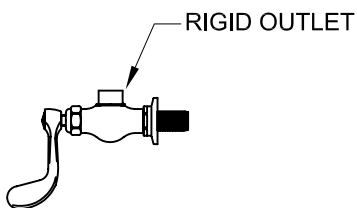

SINGLE WALL CONTROL VALVE W/ LEVER HANDLES

SINGLE WALL CONTROL VALVE W/ WRIST HANDLES

SINGLE WALL FAUCET

ROUGH-IN:

PRODUCT NAME: STAINLESS STEEL  
SINGLE WALL CONTROL VALVE

- MODEL:
- 69213 SWIVEL OUTLET WITH LEVER HANDLES
  - 69248 SWIVEL OUTLET WITH WRIST HANDLES
  - 53309 RIGID OUTLET WITH LEVER HANDLES
  - 53317 RIGID OUTLET WITH WRIST HANDLES

- FEATURES
- CONTROL VALVE
- \* SINGLE WALL MOUNT
  - \* CONCENTRICS OR ECCENTRICS
  - \* STAINLESS STEEL CONSTRUCTION
  - \* SWIVELLING SEAT DISKS
  - \* HOT SIDE STEM - RIGHT HAND
  - \* COLD SIDE STEM - LEFT HAND
  - \* LEVER HANDLES OR WRIST HANDLES
  - \* 1/2" CLOSE ELBOWS