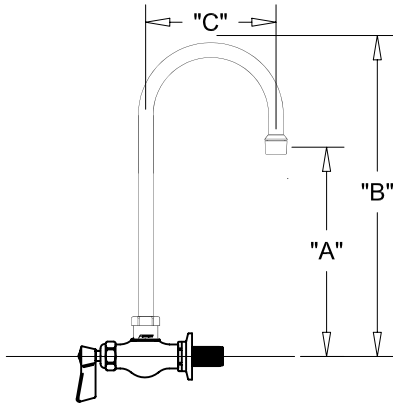

SINGLE FAUCET W/ LEVER HANDLES

SINGLE WALL FAUCET W/ WRIST HANDLES

SINGLE WALL FAUCET

ROUGH-IN:

PRODUCT NAME: STAINLESS STEEL SINGLE WALL FAUCET

MODEL:

- 53414 W/ 6" SWIVEL/RIGID GOOSENECK SPOUT W/ LEVER HANDLES
- 53422 W/ 12" SWIVEL/RIGID GOOSENECK SPOUT W/ LEVER HANDLES
- 58890 W/ 6" SWIVEL/RIGID GOOSENECK SPOUT W/ WRIST HANDLES
- 58904 W/ 12" SWIVEL/RIGID GOOSENECK SPOUT W/ WRIST HANDLES

FEATURES

CONTROL VALVE

- * SINGLE WALL MOUNT
- * CONCENTRICS OR ECCENTRICS
- * STAINLESS STEEL CONSTRUCTION
- * SWIVELLING SEAT DISKS
- * HOT SIDE STEM - RIGHT HAND
- * COLD SIDE STEM - LEFT HAND
- * LEVER HANDLES OR WRIST HANDLES
- * 1/2" CLOSE ELBOWS
- * GOOSENECK SPOUT

SYSTEM LIMITS

- * TEMP: 40°F MIN. TO 140°F MAX.
- * 2.20 GPM @ 60 PSI

SHIPPING WEIGHT

- * 3.5 LBS

* NSF 61-9 APPROVED & LISTED

www.truesdail.com

MODELS	DIM "A"	DIM "B"	DIM "C"
53414 58890	4-1/2" [114.3mm]	8-1/16" [204.8mm]	3-1/2" [88.90mm]
53422 58904	8-1/4" [209.6mm]	12-1/4" [311.2mm]	5-1/2" [139.7mm]