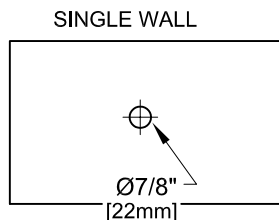

SINGLE FAUCET W/ LEVER HANDLES

SINGLE WALL FAUCET W/ WRIST HANDLES

SINGLE WALL FAUCET

ROUGH-IN:

PRODUCT NAME: STAINLESS STEEL SINGLE WALL FAUCET

MODEL:

- 53414 W/ 6" SWIVEL/RIGID GOOSENECK SPOUT W/ LEVER HANDLES
- 53422 W/ 12" SWIVEL/RIGID GOOSENECK SPOUT W/ LEVER HANDLES
- 58890 W/ 6" SWIVEL/RIGID GOOSENECK SPOUT W/ WRIST HANDLES
- 58904 W/ 12" SWIVEL/RIGID GOOSENECK SPOUT W/ WRIST HANDLES

FEATURES

CONTROL VALVE

- * SINGLE WALL MOUNT
- * CONCENTRICS OR ECCENTRICS
- * STAINLESS STEEL CONSTRUCTION
- * SWIVELLING SEAT DISKS
- * HOT SIDE STEM - RIGHT HAND
- * COLD SIDE STEM - LEFT HAND
- * LEVER HANDLES OR WRIST HANDLES
- * 1/2" CLOSE ELBOWS
- * GOOSENECK SPOUT

SYSTEM LIMITS

- * TEMP: 40°F MIN. TO 140°F MAX.
- * 2.20 GPM @ 60 PSI

SHIPPING WEIGHT

- * 3.5 LBS

* NSF 61-9 APPROVED & LISTED

www.truesdail.com

MODELS	DIM "A"	DIM "B"	DIM "C"
53414 58890	4-1/2" [114.3mm]	8-1/16" [204.8mm]	3-1/2" [88.90mm]
53422 58904	8-1/4" [209.6mm]	12-1/4" [311.2mm]	5-1/2" [139.7mm]