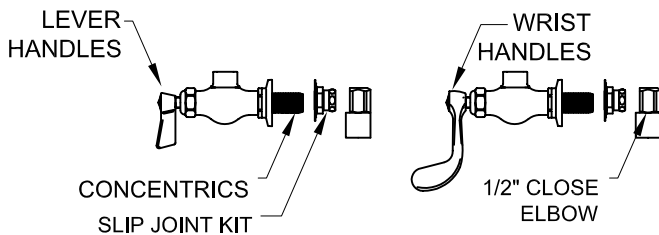

SINGLE FAUCET W/ LEVER HANDLES

SINGLE WALL FAUCET W/ WRIST HANDLES

SINGLE WALL FAUCET

ROUGH-IN:

PRODUCT NAME: STAINLESS STEEL SINGLE WALL FAUCET

MODEL:

- 53414 W/ 6" SWIVEL/RIGID GOOSENECK SPOUT W/ LEVER HANDLES
- 53422 W/ 12" SWIVEL/RIGID GOOSENECK SPOUT W/ LEVER HANDLES
- 58890 W/ 6" SWIVEL/RIGID GOOSENECK SPOUT W/ WRIST HANDLES
- 58904 W/ 12" SWIVEL/RIGID GOOSENECK SPOUT W/ WRIST HANDLES

FEATURES

CONTROL VALVE

- * SINGLE WALL MOUNT
- * CONCENTRICS OR ECCENTRICS
- * STAINLESS STEEL CONSTRUCTION
- * SWIVELLING SEAT DISKS
- * HOT SIDE STEM - RIGHT HAND
- * COLD SIDE STEM - LEFT HAND
- * LEVER HANDLES OR WRIST HANDLES
- * 1/2" CLOSE ELBOWS
- * GOOSENECK SPOUT

SYSTEM LIMITS

- * TEMP: 40°F MIN. TO 140°F MAX.
- * 2.20 GPM @ 60 PSI

SHIPPING WEIGHT

- * 3.5 LBS

* NSF 61-9 APPROVED & LISTED

www.truesdail.com

MODELS	DIM "A"	DIM "B"	DIM "C"
53414 58890	4-1/2" [114.3mm]	8-1/16" [204.8mm]	3-1/2" [88.90mm]
53422 58904	8-1/4" [209.6mm]	12-1/4" [311.2mm]	5-1/2" [139.7mm]