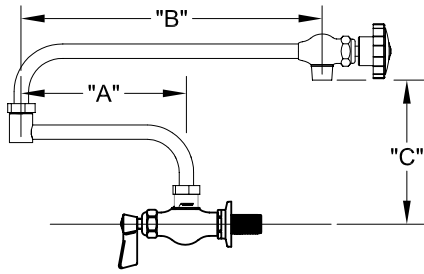

SINGLE FAUCET W/ LEVER HANDLES

SINGLE WALL FAUCET W/ WRIST HANDLES

SINGLE WALL FAUCET

ROUGH-IN:

ANSI/A112.18.1-2005

PRODUCT NAME:

STAINLESS STEEL
SINGLE WALL FAUCET

MODEL:

- 54119 W/ 12" CONTROL SWING SPOUT, 7" DJ W/ LEVER HANDLES
- 54836 W/ 12" CONTROL SWING SPOUT, 12" DJ W/ LEVER HANDLES
- 58920 W/ 12" CONTROL SWING SPOUT, 7" DJ W/ WRIST HANDLES
- 58939 W/ 12" CONTROL SWING SPOUT, 12" DJ W/ WRIST HANDLES

FEATURES

CONTROL VALVE

- * SINGLE WALL MOUNT
- * CONCENTRICS OR ECCENTRICS
- * STAINLESS STEEL CONSTRUCTION
- * SWIVELLING SEAT DISKS
- * HOT SIDE STEM - RIGHT HAND
- * COLD SIDE STEM - LEFT HAND
- * LEVER HANDLES OR WRIST HANDLES
- * 1/2" CLOSE ELBOWS
- * CONTROL SWING SPOUT

SYSTEM LIMITS

- * TEMP: 40°F MIN. TO 140°F MAX.
- * 5 GPM @ 60 PSI

SHIPPING WEIGHT

- * 6.0 LBS

* NSF 61-9 APPROVED & LISTED

www.truesdail.com

MODELS	DIM "A"	DIM "B"	DIM "C"
54119 58920	7" [177.8mm]	12 1/2" [317.5mm]	7 1/2" [190.5mm]
54836 58939	12" [308.4mm]	12 1/2" [317.5mm]	7 1/2" [190.5mm]