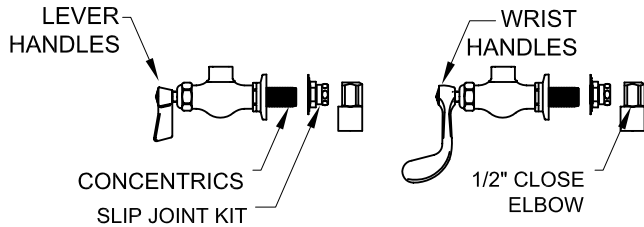

SINGLE FAUCET W/ LEVER HANDLES

SINGLE WALL FAUCET W/ WRIST HANDLES

SINGLE WALL FAUCET

ROUGH-IN:

ANSI/A112.18.1-2005

PRODUCT NAME:

STAINLESS STEEL
SINGLE WALL FAUCET

MODEL:

- 54119 W/ 12" CONTROL SWING SPOUT, 7" DJ W/ LEVER HANDLES
- 54836 W/ 12" CONTROL SWING SPOUT, 12" DJ W/ LEVER HANDLES
- 58920 W/ 12" CONTROL SWING SPOUT, 7" DJ W/ WRIST HANDLES
- 58939 W/ 12" CONTROL SWING SPOUT, 12" DJ W/ WRIST HANDLES

FEATURES

CONTROL VALVE

- * SINGLE WALL MOUNT
- * CONCENTRICS OR ECCENTRICS
- * STAINLESS STEEL CONSTRUCTION
- * SWIVELLING SEAT DISKS
- * HOT SIDE STEM - RIGHT HAND
- * COLD SIDE STEM - LEFT HAND
- * LEVER HANDLES OR WRIST HANDLES
- * 1/2" CLOSE ELBOWS
- * CONTROL SWING SPOUT

SYSTEM LIMITS

- * TEMP: 40°F MIN. TO 140°F MAX.
- * 5 GPM @ 60 PSI

SHIPPING WEIGHT

- * 6.0 LBS

* NSF 61-9 APPROVED & LISTED

www.truesdail.com

MODELS	DIM "A"	DIM "B"	DIM "C"
54119 58920	7" [177.8mm]	12 1/2" [317.5mm]	7 1/2" [190.5mm]
54836 58939	12" [308.4mm]	12 1/2" [317.5mm]	7 1/2" [190.5mm]