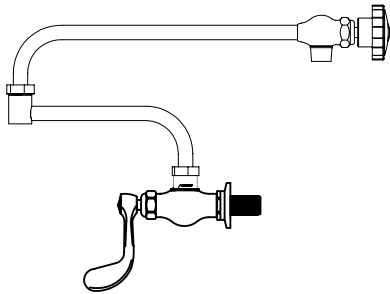

SINGLE FAUCET W/ LEVER HANDLES

SINGLE WALL FAUCET W/ WRIST HANDLES

SINGLE WALL FAUCET

ROUGH-IN:

ANSI/A112.18.1-2005

PRODUCT NAME:

STAINLESS STEEL
SINGLE WALL FAUCET

MODEL:

- 54119 W/ 12" CONTROL SWING SPOUT, 7" DJ W/ LEVER HANDLES
- 54836 W/ 12" CONTROL SWING SPOUT, 12" DJ W/ LEVER HANDLES
- 58920 W/ 12" CONTROL SWING SPOUT, 7" DJ W/ WRIST HANDLES
- 58939 W/ 12" CONTROL SWING SPOUT, 12" DJ W/ WRIST HANDLES

FEATURES

CONTROL VALVE

- * SINGLE WALL MOUNT
- * CONCENTRICS OR ECCENTRICS
- * STAINLESS STEEL CONSTRUCTION
- * SWIVELLING SEAT DISKS
- * HOT SIDE STEM - RIGHT HAND
- * COLD SIDE STEM - LEFT HAND
- * LEVER HANDLES OR WRIST HANDLES
- * 1/2" CLOSE ELBOWS
- * CONTROL SWING SPOUT

SYSTEM LIMITS

- * TEMP: 40°F MIN. TO 140°F MAX.
- * 5 GPM @ 60 PSI

SHIPPING WEIGHT

- * 6.0 LBS

* NSF 61-9 APPROVED & LISTED

www.truesdail.com

MODELS	DIM "A"	DIM "B"	DIM "C"
54119 58920	7" [177.8mm]	12 1/2" [317.5mm]	7 1/2" [190.5mm]
54836 58939	12" [308.4mm]	12 1/2" [317.5mm]	7 1/2" [190.5mm]