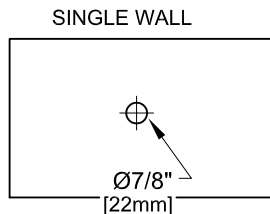

ROUGH-IN:

ANSI/A112.18.1-2005

PRODUCT NAME:

STAINLESS STEEL
SINGLE WALL FAUCET

MODEL:

- ☐ 54119 W/ 12" CONTROL SWING SPOUT, 7" DJ W/ LEVER HANDLES
- ☐ 54836 W/ 12" CONTROL SWING SPOUT, 12" DJ W/ LEVER HANDLES
- ☐ 58920 W/ 12" CONTROL SWING SPOUT, 7" DJ W/ WRIST HANDLES
- ☐ 58939 W/ 12" CONTROL SWING SPOUT, 12" DJ W/ WRIST HANDLES

FEATURES

CONTROL VALVE

- SINGLE WALL MOUNT
- CONCENTRICS OR ECCENTRICS
- STAINLESS STEEL CONSTRUCTION
- SWIVELLING SEAT DISKS
- HOT SIDE STEM - RIGHT HAND
- COLD SIDE STEM - LEFT HAND
- LEVER HANDLES OR WRIST HANDLES
- 1/2" CLOSE ELBOWS
- CONTROL SWING SPOUT

SYSTEM LIMITS

- TEMP: 40°F MIN. TO 140°F MAX.
- 5 GPM @ 60 PSI

SHIPPING WEIGHT

- 6.0 LBS

* NSF 61-9 APPROVED & LISTED

www.truesdail.com

MODELS	DIM "A"	DIM "B"	DIM "C"
54119 58920	7" [177.8mm]	12 1/2" [317.5mm]	7 1/2" [190.5mm]
54836 58939	12" [308.4mm]	12 1/2" [317.5mm]	7 1/2" [190.5mm]

FISHER

FISHER MANUFACTURING COMPANY

TOLL FREE: 800-421-6162 - FAX: 800-832-8238

information@fisher-mfg.com - www.fisher-mfg.com