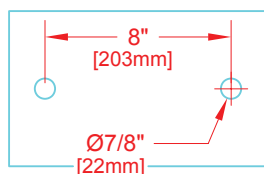

8" C/C BACKSPLASH FAUCET

BACKSPLASH

PRODUCT NAME:

8" BACKSPLASH PRE-RINSE WITH
ADD-ON & ELBOWS

MODEL:

- 55425 6" SWING SPOUT W/ LEVER HANDLES
- 55433 8" SWING SPOUT W/ LEVER HANDLES
- 55441 10" SWING SPOUT W/ LEVER HANDLES
- 55468 12" SWING SPOUT W/ LEVER HANDLES
- 55476 14" SWING SPOUT W/ LEVER HANDLES
- 55484 16" SWING SPOUT W/ LEVER HANDLES

FEATURES:

CONTROL VALVE

- * 8" C/C BACKSPLASH MOUNT
- * CONCENTRICS
- * INTERNAL SPRING LOADED CHECK VALVES
- * SWIVELLING SEAT DISKS
- * HOT SIDE STEM - RIGHT HAND
- * COLD SIDE STEM - LEFT HAND
- * STAINLESS STEEL SEATS
- * STAINLESS STEEL SEAT SCREWS
- * STAINLESS STEEL HANDLE SCREWS
- * 1/2" CLOSE ELBOWS

ADD-ON CONTROL VALVE

- * STEM - RIGHT HAND SWIVEL
- * HOT INDEX BUTTON
- * SWIVELLING SEAT DISKS
- * STAINLESS STEEL SEATS, SEAT SCREWS AND HANDLE SCREWS.

HOSE

- * 36" LENGTH
- * STAINLESS STEEL END FITTINGS
- * STAINLESS STEEL EXTERNAL JACKET
- * 3-PLY FIBER REINFORCED INTERNAL RUBBER HOSE
- * REPAIRABLE IN FIELD WITH SIMPLE TOOLS