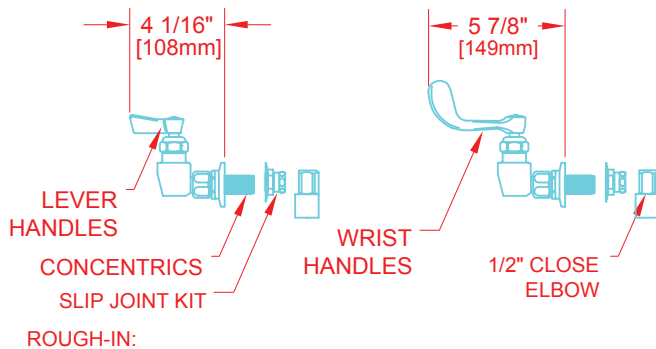

8" C/C BACKSPLASH FAUCET

BACKSPLASH

PRODUCT NAME:

8" BACKSPLASH PRE-RINSE WITH
ADD-ON & ELBOWS

MODEL:

- 55425 6" SWING SPOUT W/ LEVER HANDLES
- 55433 8" SWING SPOUT W/ LEVER HANDLES
- 55441 10" SWING SPOUT W/ LEVER HANDLES
- 55468 12" SWING SPOUT W/ LEVER HANDLES
- 55476 14" SWING SPOUT W/ LEVER HANDLES
- 55484 16" SWING SPOUT W/ LEVER HANDLES

FEATURES:

CONTROL VALVE

- * 8" C/C BACKSPLASH MOUNT
- * CONCENTRICS
- * INTERNAL SPRING LOADED CHECK VALVES
- * SWIVELLING SEAT DISKS
- * HOT SIDE STEM - RIGHT HAND
- * COLD SIDE STEM - LEFT HAND
- * STAINLESS STEEL SEATS
- * STAINLESS STEEL SEAT SCREWS
- * STAINLESS STEEL HANDLE SCREWS
- * 1/2" CLOSE ELBOWS

ADD-ON CONTROL VALVE

- * STEM - RIGHT HAND SWIVEL
- * HOT INDEX BUTTON
- * SWIVELLING SEAT DISKS
- * STAINLESS STEEL SEATS, SEAT SCREWS AND HANDLE SCREWS.

HOSE

- * 36" LENGTH
- * STAINLESS STEEL END FITTINGS
- * STAINLESS STEEL EXTERNAL JACKET
- * 3-PLY FIBER REINFORCED INTERNAL RUBBER HOSE
- * REPAIRABLE IN FIELD WITH SIMPLE TOOLS

ULTRA SPRAY VALVE

- * LOWEST ENERGY USER - 1.15 GPM @ 60 PSI
- * CLEANS FASTER - TEST PROVEN
- * ENGINEERED TO LAST - NO 'O' RINGS TO LEAK
- * INTERCHANGEABLE - FITS ALL BRANDS

WALL BRACKET

- * ADJUSTS FROM 2" TO 12"