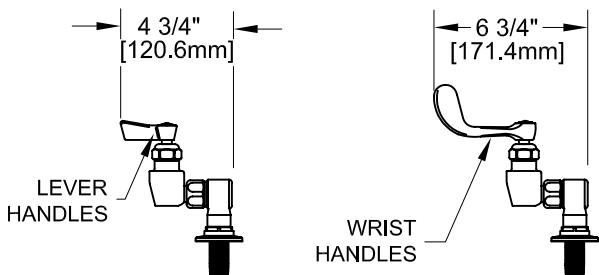

8" DECK MOUNT W/ LEVER HANDLES

8" DECK MOUNT W/ WRIST HANDLES

SIDE VIEW:

ROUGH-IN:

PRODUCT NAME: STAINLESS STEEL
8" DECK MOUNT FAUCETS

MODEL:

- 57770 W/ 6" SWIVEL/RIGID GOOSENECK SPOUT
W/ LEVER HANDLES
- 57789 W/ 12" SWIVEL/RIGID GOOSENECK SPOUT
W/ LEVER HANDLES
- 57959 W/ 6" SWIVEL/RIGID GOOSENECK SPOUT
W/ WRIST HANDLES
- 57967 W/ 12" SWIVEL/RIGID GOOSENECK SPOUT
W/ WRIST HANDLES

FEATURES

- CONTROL VALVE
- * 8" DECK MOUNT
 - * STAINLESS STEEL CONSTRUCTION
 - * SWIVELLING SEAT DISKS
 - * HOT SIDE STEM - RIGHT HAND
 - * COLD SIDE STEM - LEFT HAND
 - * LEVER HANDLES OR WRIST HANDLES
 - * SWIVEL GOOSENECK SPOUT

SYSTEM LIMITS

- * TEMP: 40°F MIN. TO 140°F MAX.

SHIPPING WEIGHT

- * 6.0 LBS

* NSF 61-9 APPROVED & LISTED
www.truesdail.com

MODELS	DIM "A"	DIM "B"	DIM "C"
57770	4-1/2"	8-1/16"	3-1/2"
57959	[114.3mm]	[204.8mm]	[88.90mm]
57789	8-1/4"	12-1/4"	5-1/2"
57967	[209.6mm]	[311.2mm]	[139.7mm]