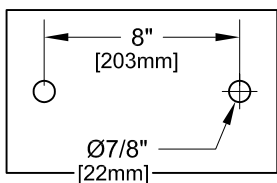

8" DECK MOUNT W/ LEVER HANDLES

8" DECK MOUNT W/ WRIST HANDLES

SIDE VIEW:

ROUGH-IN:

PRODUCT NAME: STAINLESS STEEL
8" DECK MOUNT FAUCETS

MODEL:

- 57770 W/ 6" SWIVEL/RIGID GOOSENECK SPOUT
W/ LEVER HANDLES
- 57789 W/ 12" SWIVEL/RIGID GOOSENECK SPOUT
W/ LEVER HANDLES
- 57959 W/ 6" SWIVEL/RIGID GOOSENECK SPOUT
W/ WRIST HANDLES
- 57967 W/ 12" SWIVEL/RIGID GOOSENECK SPOUT
W/ WRIST HANDLES

FEATURES

- CONTROL VALVE
- * 8" DECK MOUNT
 - * STAINLESS STEEL CONSTRUCTION
 - * SWIVELLING SEAT DISKS
 - * HOT SIDE STEM - RIGHT HAND
 - * COLD SIDE STEM - LEFT HAND
 - * LEVER HANDLES OR WRIST HANDLES
 - * SWIVEL GOOSENECK SPOUT

SYSTEM LIMITS

- * TEMP: 40°F MIN. TO 140°F MAX.

SHIPPING WEIGHT

- * 6.0 LBS

* NSF 61-9 APPROVED & LISTED
www.truesdail.com

MODELS	DIM "A"	DIM "B"	DIM "C"
57770	4-1/2"	8-1/16"	3-1/2"
57959	[114.3mm]	[204.8mm]	[88.90mm]
57789	8-1/4"	12-1/4"	5-1/2"
57967	[209.6mm]	[311.2mm]	[139.7mm]