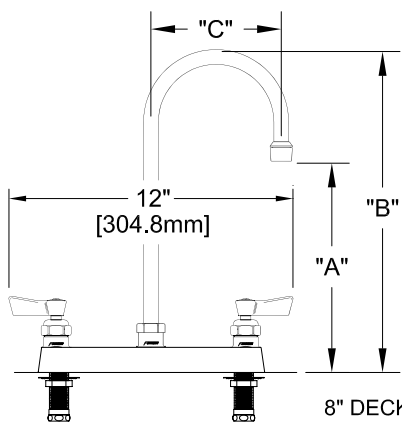

8" DECK MOUNT W/ LEVER HANDLES

8" DECK MOUNT W/ WRIST HANDLES

SIDE VIEW:

ROUGH-IN:

PRODUCT NAME: STAINLESS STEEL
8" DECK MOUNT FAUCETS

MODEL:

- 57770 W/ 6" SWIVEL/RIGID GOOSENECK SPOUT
W/ LEVER HANDLES
- 57789 W/ 12" SWIVEL/RIGID GOOSENECK SPOUT
W/ LEVER HANDLES
- 57959 W/ 6" SWIVEL/RIGID GOOSENECK SPOUT
W/ WRIST HANDLES
- 57967 W/ 12" SWIVEL/RIGID GOOSENECK SPOUT
W/ WRIST HANDLES

FEATURES

- CONTROL VALVE
- * 8" DECK MOUNT
 - * STAINLESS STEEL CONSTRUCTION
 - * SWIVELLING SEAT DISKS
 - * HOT SIDE STEM - RIGHT HAND
 - * COLD SIDE STEM - LEFT HAND
 - * LEVER HANDLES OR WRIST HANDLES
 - * SWIVEL GOOSENECK SPOUT

SYSTEM LIMITS

- * TEMP: 40°F MIN. TO 140°F MAX.

SHIPPING WEIGHT

- * 6.0 LBS

* NSF 61-9 APPROVED & LISTED
www.truesdail.com

MODELS	DIM "A"	DIM "B"	DIM "C"
57770	4-1/2"	8-1/16"	3-1/2"
57959	[114.3mm]	[204.8mm]	[88.90mm]
57789	8-1/4"	12-1/4"	5-1/2"
57967	[209.6mm]	[311.2mm]	[139.7mm]