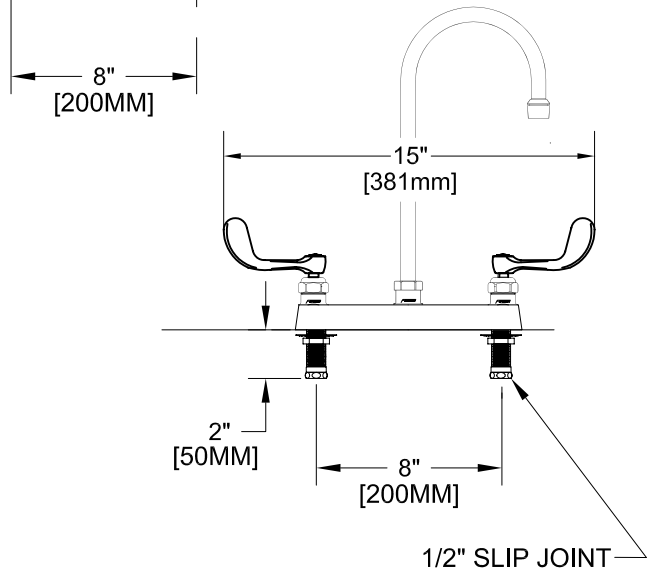

8" DECK MOUNT W/ LEVER HANDLES

8" DECK MOUNT W/ WRIST HANDLES

SIDE VIEW:

ROUGH-IN:

PRODUCT NAME: STAINLESS STEEL
8" DECK MOUNT FAUCETS

MODEL:

- 57770 W/ 6" SWIVEL/RIGID GOOSENECK SPOUT
W/ LEVER HANDLES
- 57789 W/ 12" SWIVEL/RIGID GOOSENECK SPOUT
W/ LEVER HANDLES
- 57959 W/ 6" SWIVEL/RIGID GOOSENECK SPOUT
W/ WRIST HANDLES
- 57967 W/ 12" SWIVEL/RIGID GOOSENECK SPOUT
W/ WRIST HANDLES

FEATURES

- CONTROL VALVE
- * 8" DECK MOUNT
 - * STAINLESS STEEL CONSTRUCTION
 - * SWIVELLING SEAT DISKS
 - * HOT SIDE STEM - RIGHT HAND
 - * COLD SIDE STEM - LEFT HAND
 - * LEVER HANDLES OR WRIST HANDLES
 - * SWIVEL GOOSENECK SPOUT

SYSTEM LIMITS

- * TEMP: 40°F MIN. TO 140°F MAX.

SHIPPING WEIGHT

- * 6.0 LBS

* NSF 61-9 APPROVED & LISTED
www.truesdail.com

MODELS	DIM "A"	DIM "B"	DIM "C"
57770	4-1/2"	8-1/16"	3-1/2"
57959	[114.3mm]	[204.8mm]	[88.90mm]
57789	8-1/4"	12-1/4"	5-1/2"
57967	[209.6mm]	[311.2mm]	[139.7mm]